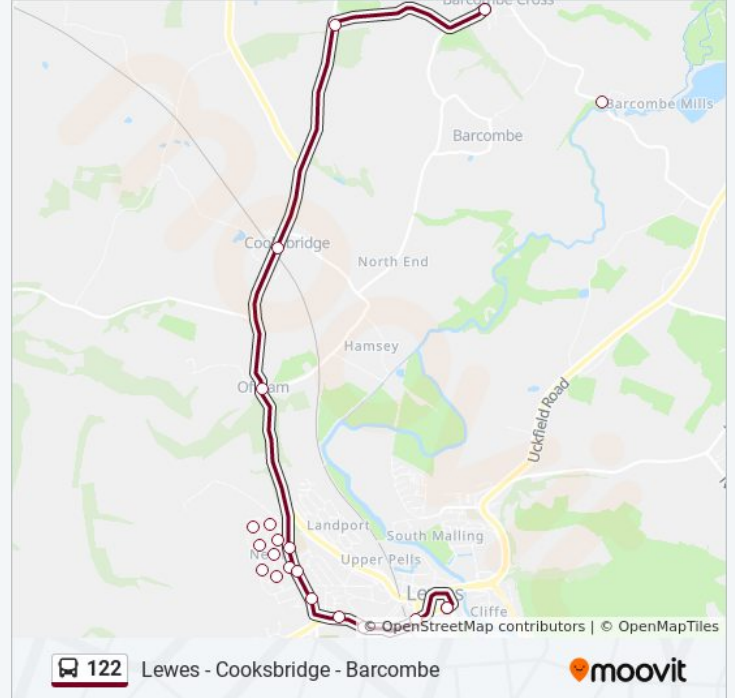

Law Courts, Lewes

Tesco Filling Station, Lewes

Tesco, Lewes

Phoenix Causeway, Lewes

Friars' Walk, Lewes

122 bus time schedules and route maps are available in an offline PDF at moovitapp.com. Use the [Moovit App](#) to see live bus times, train schedule or subway schedule, and step-by-step directions for all public transit in London.

[About Moovit](#) • [MaaS Solutions](#) • [Supported Countries](#) • [Mooviter Community](#)

© 2024 Moovit - All Rights Reserved

Check Live Arrival Times