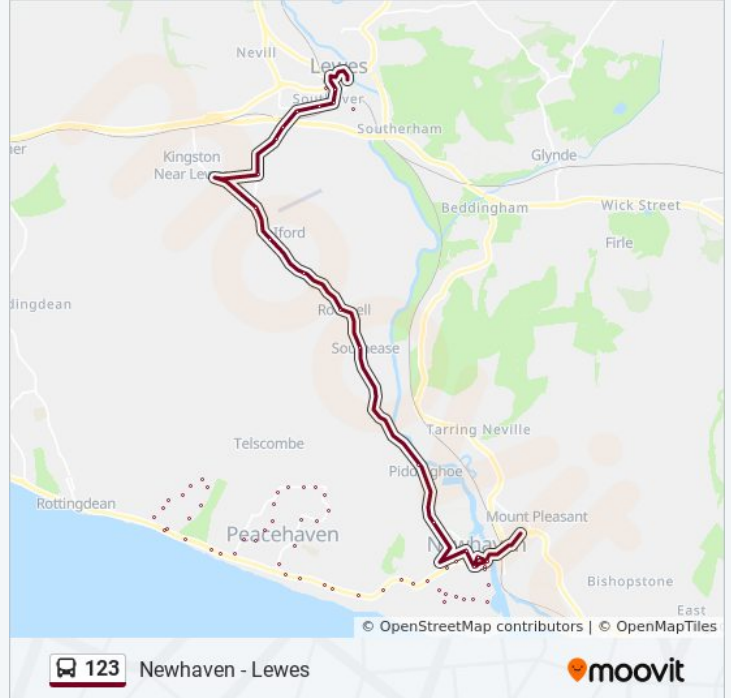

123 bus Info

Direction: Lewes

Stops: 62

Trip Duration: 26 min

Line Summary:

Cavendish Close, Peacehaven

Heathy Brow, Peacehaven

The Martins, Peacehaven

Meridian Court, Peacehaven

Roderick Avenue, Peacehaven

Bramber Avenue, Peacehaven

Slindon Avenue, Peacehaven Heights

Gladys Avenue, Peacehaven Heights

Seaview Road, Peacehaven Heights

Tudor Rose Park, Peacehaven Heights

Elim Church, Newhaven

Evelyn Avenue, Newhaven

Piddinghoe Mead, Newhaven

Court Farm Close, Piddinghoe

Southeast Village, Southeast

Mill Lane, Rodmell

Northeast Farm, Northeast

The Old Vicarage, Iford

Southover Road, Lewes

High Street, Lewes

Direction: Newhaven

22 stops

[VIEW LINE SCHEDULE](#)

Friars' Walk, Lewes

Railway Station, Lewes

Priory School, Lewes