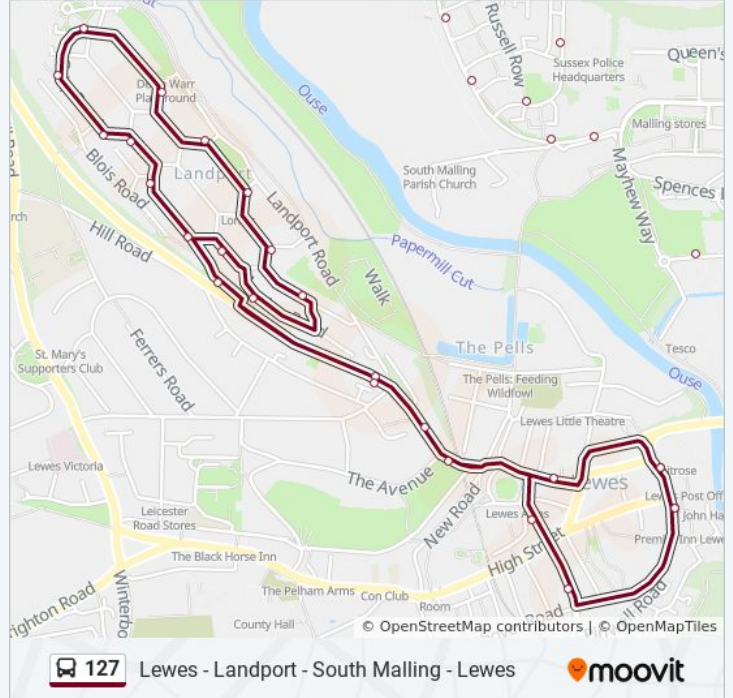

Use the Moovit App to find the closest 127 bus station near you and find out when is the next 127 bus arriving.

Direction: Lewes

41 stops

[VIEW LINE SCHEDULE](#)

- Friars' Walk, Lewes
- Southover Road, Lewes
- Fisher Street, Lewes
- The Avenue, Lewes
- Prince Edward's Road, Landport
- Kingsley Road, Landport
- Meridian Road, Landport
- Yarrow Road, Landport
- Crisp Road, Landport
- Blois Road, Landport
- Waldshut Road, Landport
- Churchill Road, Landport
- De La Warr Green, Landport
- Eridge Green, Landport
- Landport Shops, Landport
- Lee Road, Landport
- Stansfield Road, Landport
- Newton Road, Landport
- Baxter Road, Landport
- Prince Edward's Road, Landport
- The Avenue, Lewes

127 bus Info

Direction: Lewes

Stops: 41

Trip Duration: 33 min

Line Summary:

West Street, Lewes

Waitrose, Lewes

School Hill Bottom, Lewes

School Hill Top, Lewes

Tesco Filling Station, Lewes

Tesco, Lewes

Sackville House, South Malling

St Michael's Terrace, South Malling

Peckham Close, South Malling

Lambert Place, South Malling

Harvard Close, South Malling

Friars' Walk, Lewes

127 bus time schedules and route maps are available in an offline PDF at moovitapp.com. Use the [Moovit App](#) to see live bus times, train schedule or subway schedule, and step-by-step directions for all public transit in London.