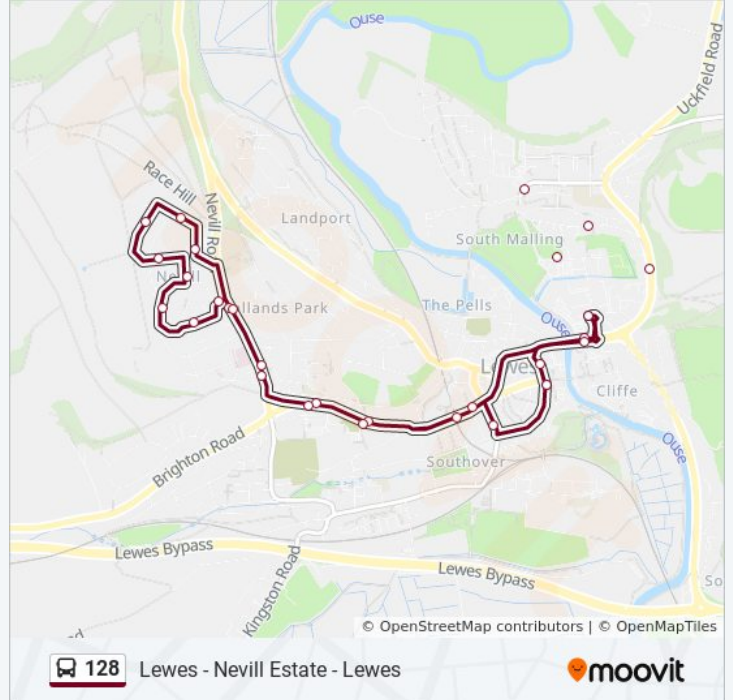

 128

Lewes - Nevill Estate - Lewes

Get The App

The 128 bus line Lewes - Nevill Estate - Lewes has one route. For regular weekdays, their operation hours are:
 (1) Lewes: 8:53 AM - 5:48 PM
 Use the Moovit App to find the closest 128 bus station near you and find out when is the next 128 bus arriving.

Direction: Lewes

24 stops

[VIEW LINE SCHEDULE](#)

- Friars' Walk, Lewes
- Southover Road, Lewes
- High Street, Lewes
- The Pelham Arms, Lewes
- The Black Horse, Lewes
- The Gallops, Lewes
- Nevill Crescent, Nevill
- Mount Harry Stores, Nevill
- Hamsey Crescent, Nevill
- Firle Crescent, Nevill
- Caburn Crescent, Nevill
- North Way, Nevill
- East Way, Nevill
- Cross Way, Nevill
- Recreation Ground, Nevill
- Nevill Crescent, Nevill
- The Gallops, Lewes
- The Black Horse, Lewes
- The Pelham Arms, Lewes
- Law Courts, Lewes
- Tesco Filling Station, Lewes
- Tesco, Lewes

128 bus Time Schedule

Lewes Route Timetable:

Sunday	Not Operational
Monday	8:53 AM - 5:48 PM
Tuesday	8:53 AM - 5:48 PM
Wednesday	8:53 AM - 5:48 PM
Thursday	8:53 AM - 5:48 PM
Friday	8:53 AM - 5:48 PM
Saturday	8:53 AM - 5:48 PM

128 bus Info

Direction: Lewes

Stops: 24

Trip Duration: 21 min

Line Summary:

Phoenix Causeway, Lewes

Friars' Walk, Lewes

128 bus time schedules and route maps are available in an offline PDF at moovitapp.com. Use the [Moovit App](#) to see live bus times, train schedule or subway schedule, and step-by-step directions for all public transit in London.