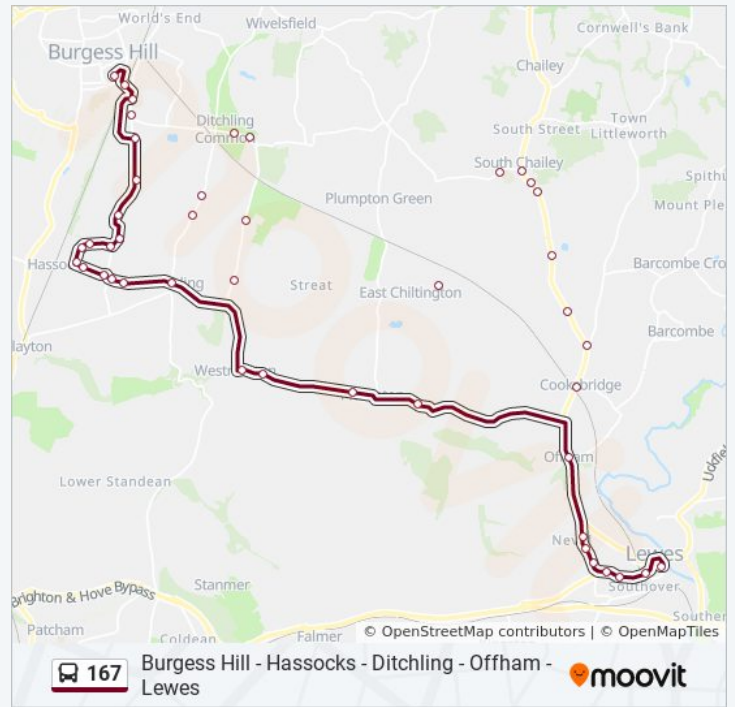

167 bus Info

Direction: Lewes

Stops: 41

Trip Duration: 35 min

Line Summary:

Queens Drive, Hassocks

Spitalford Bridge, Hassocks

Orion Parade, Hassocks

Mill Lane, South Chailey

Grantham Close, South Chailey

Swan House, South Chailey

Bevern Bridge Cottages, Cooksbridge

Winterlands Farm, Cooksbridge

The Rainbow Inn, Cooksbridge

Railway Station, Cooksbridge

The Blacksmiths Arms, Offham

Prince Edward's Road, Landport

The Avenue, Lewes

West Street, Lewes

School Hill Bottom, Lewes

Direction: Wivelsfield Green

167 bus Time Schedule

18 stops

[VIEW LINE SCHEDULE](#)