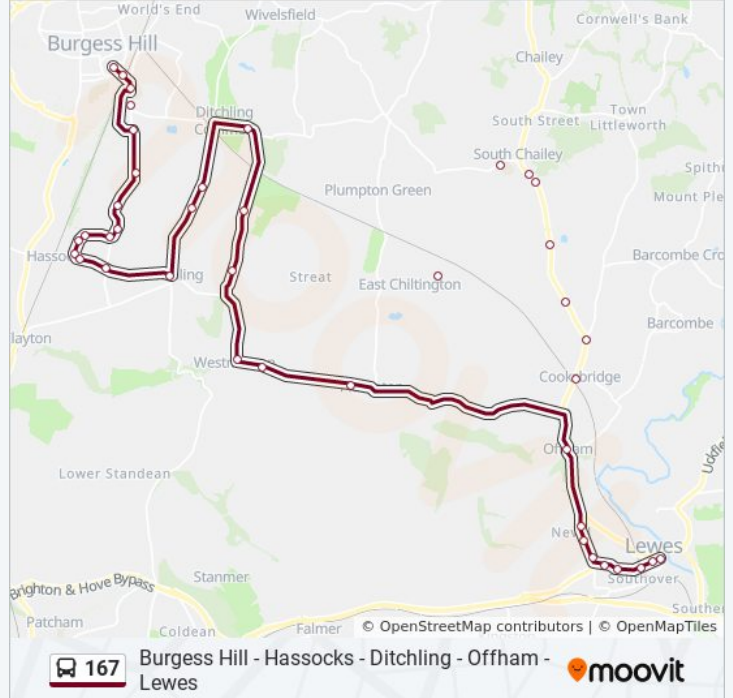

Ockley Hill, Burgess Hill

Greenlands Drive, Burgess Hill

Ferndale Road, Burgess Hill

Burgess Hill School, Burgess Hill

Railway Station, Burgess Hill

Church Road, Burgess Hill

Direction: Lewes

41 stops

[VIEW LINE SCHEDULE](#)

Church Road, Burgess Hill

Railway Station, Burgess Hill

Burgess Hill School, Burgess Hill

Ferndale Road, Burgess Hill

Greenlands Drive, Burgess Hill

Ockley Hill, Burgess Hill

Ockley Manor Farm, Keymer

Ockley Lane, Keymer

Thatched Inn, Keymer

Adastra Avenue, Hassocks

167 bus Time Schedule

Lewes Route Timetable:

| | |
|-----------|-----------------|
| Sunday | Not Operational |
| Monday | 08:15 - 17:10 |
| Tuesday | 08:15 - 17:10 |
| Wednesday | 08:15 - 17:10 |
| Thursday | 08:15 - 17:10 |
| Friday | 08:15 - 17:10 |
| Saturday | Not Operational |

167 bus Info

Direction: Lewes

Stops: 41

Trip Duration: 35 min

Line Summary:

Queens Drive, Hassocks

Spitalford Bridge, Hassocks

Orion Parade, Hassocks