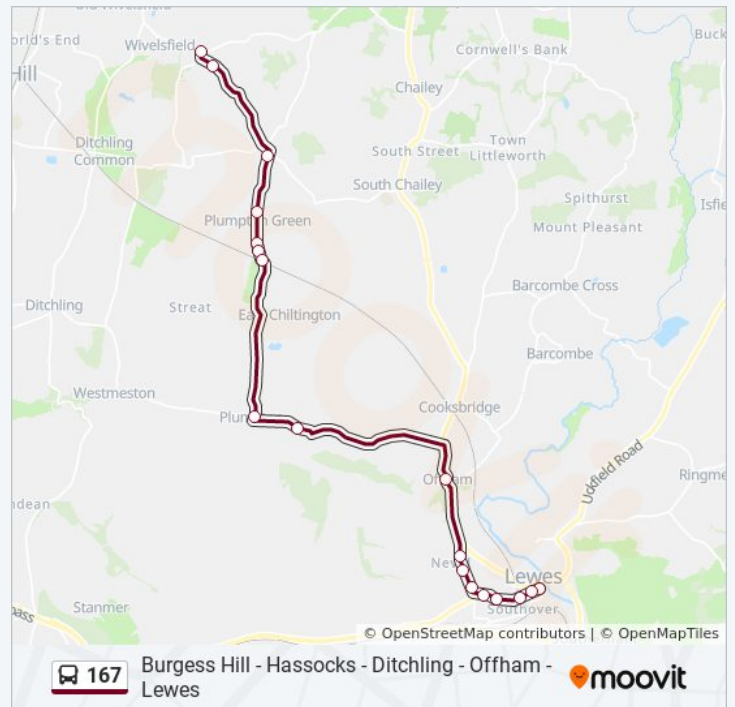

Use the Moovit App to find the closest 167 bus station near you and find out when is the next 167 bus arriving.

Direction: Burgess Hill
 40 stops
[VIEW LINE SCHEDULE](#)

167 bus Time Schedule
 Burgess Hill Route Timetable:

167 bus Info

Direction: Lewes

Stops: 41

Trip Duration: 35 min

Line Summary:

Queens Drive, Hassocks

Spitalford Bridge, Hassocks

Orion Parade, Hassocks

Wivelsfield Green Route Timetable:

| | |
|-----------|-----------------|
| Sunday | Not Operational |
| Monday | 14:55 |
| Tuesday | 14:55 |
| Wednesday | 14:55 |
| Thursday | 14:55 |
| Friday | 14:55 |
| Saturday | Not Operational |

167 bus Info

Direction: Wivelsfield Green

Stops: 18

Trip Duration: 22 min

Line Summary:

167 bus time schedules and route maps are available in an offline PDF at moovitapp.com. Use the [Moovit App](#) to see live bus times, train schedule or subway schedule, and step-by-step directions for all public transit in London.