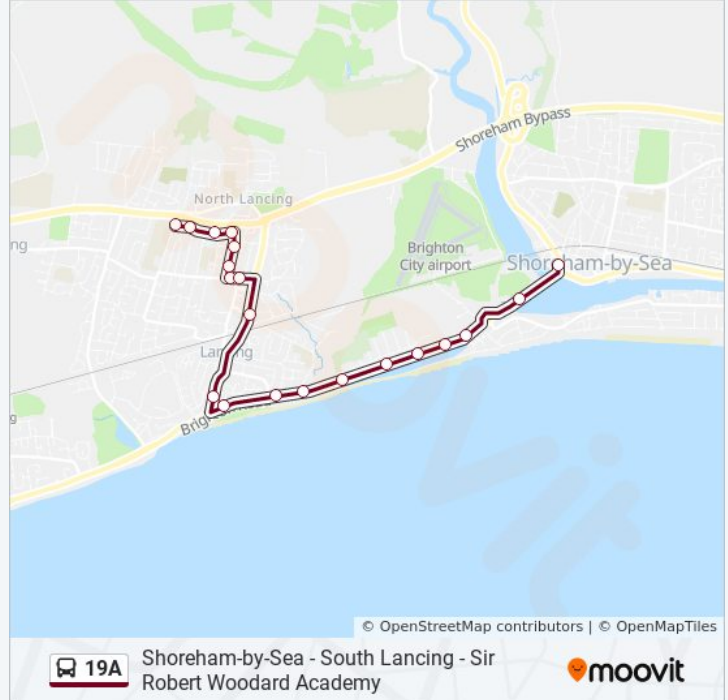

Shoreham-by-Sea - South Lancing - Sir Robert Woodard Academy

[Get The App](#)

The 19A bus line (Shoreham-by-Sea - South Lancing - Sir Robert Woodard Academy) has 2 routes. For regular weekdays, their operation hours are:

Old Salts Farm Road, South Lancing

The Haven, South Lancing

East Street, South Lancing

Crabtree Parade, Lancing

Grand Avenue, Lancing

Irene Avenue, Lancing

Lancing Close, Lancing

Hamilton Road, Lancing

19A bus Info**Direction:** Lancing**Stops:** 17**Trip Duration:** 16 min**Line Summary:**

Direction: Shoreham-By-Sea

20 stops

[VIEW LINE SCHEDULE](#)

- Sir Robert Woodard Academy, Lancing
- Fetherston Road, Lancing
- West Lane, Lancing
- Glebe Way, Lancing
- Fifth Avenue, Lancing
- Third Avenue, Lancing
- Grand Avenue, Lancing
- Crabtree Parade, Lancing
- North Farm Road, Lancing
- East Street, South Lancing
- The New Sussex Hotel, South Lancing
- The Haven, South Lancing
- Old Salts Farm Road, South Lancing
- South Bank Court, South Lancing
- Broadway Court, South Lancing
- The Broadway, South Lancing
- Wenceling Cottages, South Lancing
- The Longshore, Shoreham-By-Sea

Stops: 20

Trip Duration: 11 min

Line Summary:

Adur Recreation Ground, Shoreham-By-Sea

Ropetackle, Shoreham-By-Sea

19A bus time schedules and route maps are available in an offline PDF at moovitapp.com. Use the [Moovit App](#) to see live bus times, train schedule or subway schedule, and step-by-step directions for all public transit in London.