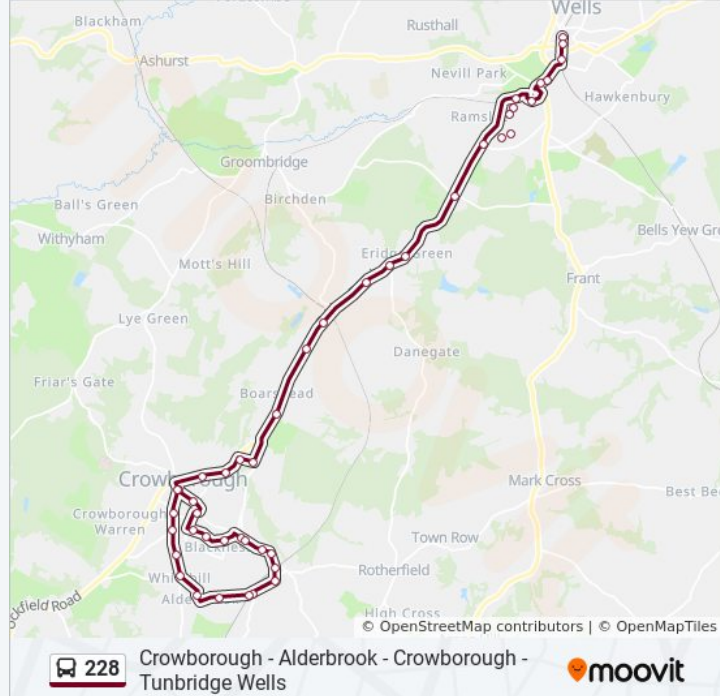

Bunny Lane, Eridge Green

Church, Eridge Green

Sham Farm Road, Eridge Green

The Forstal, Eridge Green

Railway Station, Eridge

Sandhill Lane, Eridge

The Boars Head Inn, Boarshead

Green Lane North, Steel Cross

Eridge Road, Steel Cross

Oakhurst Drive, Steel Cross

Goldsmiths Leisure Centre, Crowborough

Broadway, Crowborough

The Park, Crowborough

Chapel Green, Crowborough

The Martlets, Crowborough

Bridger Way, Crowborough

Luxford Road, Crowborough

Old Lane, Crowborough

Green Lane, Blackness

Medway, Jarvis Brook

Burdett Road, Jarvis Brook

Crowborough Railway Station, Jarvis Brook

Knowle Close, Jarvis Brook

Walshes Road, Crowborough

Plough And Horses, Crowborough

Stone Cross Road, Alderbrook

Aldervale Cottages, Alderbrook

Rose Court, Whitehill

Bricklayers Arms, Blackness

United Church, Blackness

Church Road, Crowborough

Broadway, Crowborough