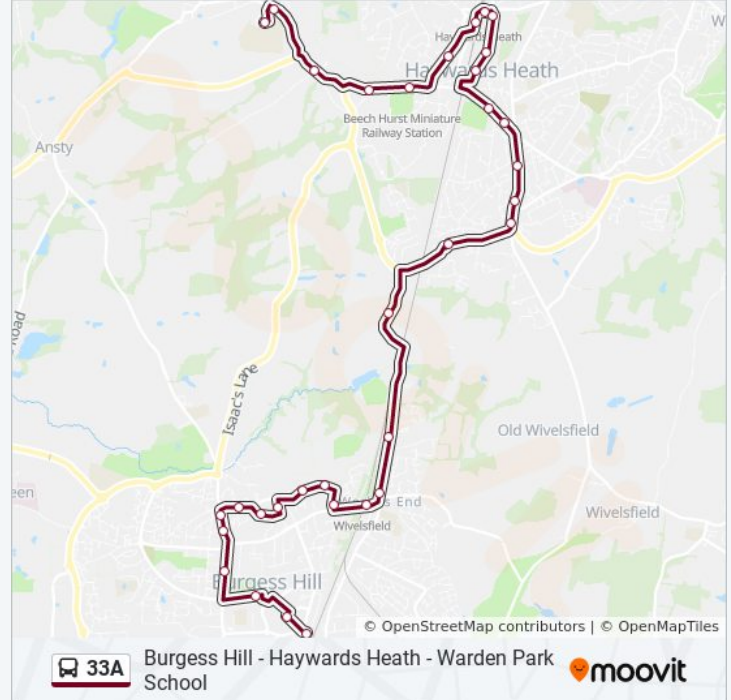

33A bus Info
Direction: Cuckfield
Stops: 33
Trip Duration: 45 min
Line Summary:

Victoria Recreation Ground, Haywards Heath

The Broadway, Haywards Heath

Jireh Court, Haywards Heath

Perrymount Road, Haywards Heath

Railway Station, Haywards Heath

Market Square, Haywards Heath

Wychperry Road, Haywards Heath

Nightingale Centre, Haywards Heath

Isaac's Lane, Haywards Heath

Copyhold Lane, Cuckfield

The Wheatsheaf, Cuckfield

Warden Park School, Cuckfield

Direction: Hurstpierpoint

55 stops

[VIEW LINE SCHEDULE](#)

Warden Park School, Cuckfield

The Wheatsheaf, Cuckfield

Copyhold Lane, Cuckfield

Isaac's Lane, Haywards Heath

Sunday	Not Operational
Monday	15:25
Tuesday	15:25
Wednesday	15:25
Thursday	15:25
Friday	15:25
Saturday	Not Operational

33A bus Info

Direction: Hurstpierpoint

Stops: 55

Trip Duration: 54 min

Line Summary:

New House Farm, Haywards Heath