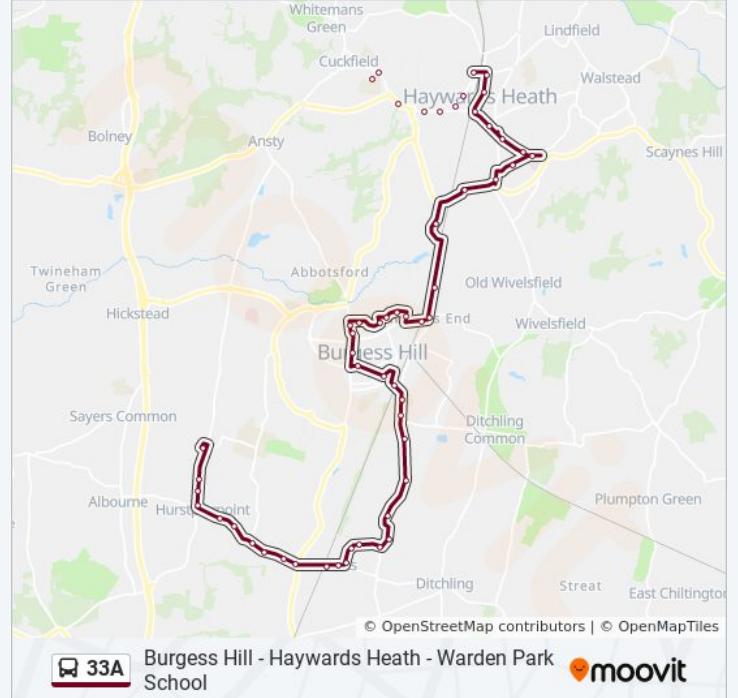

Railway Station, Haywards Heath

Market Square, Haywards Heath

Wychperry Road, Haywards Heath

Nightingale Centre, Haywards Heath

Isaac's Lane, Haywards Heath

Copyhold Lane, Cuckfield

The Wheatsheaf, Cuckfield

Warden Park School, Cuckfield

Direction: Hurstpierpoint

55 stops

[VIEW LINE SCHEDULE](#)

Warden Park School, Cuckfield

The Wheatsheaf, Cuckfield

Copyhold Lane, Cuckfield

Isaac's Lane, Haywards Heath

Spitalford Bridge, Hassocks

Post Office, Hassocks

Railway Bridge, Hassocks

Stonepound Crossroads, Hassocks

Hurst Road, Hassocks

Belmont Lane, Hurstpierpoint

College Lane, Hurstpierpoint

St Georges Lane, Hurstpierpoint

Players Theatre, Hurstpierpoint

Church, Hurstpierpoint

Marchants Road, Hurstpierpoint

Fairfield Crescent, Hurstpierpoint

Willow Way, Hurstpierpoint

33A bus time schedules and route maps are available in an offline PDF at moovitapp.com. Use the [Moovit App](#) to see live bus times, train schedule or subway schedule, and step-by-step directions for all public transit in London.