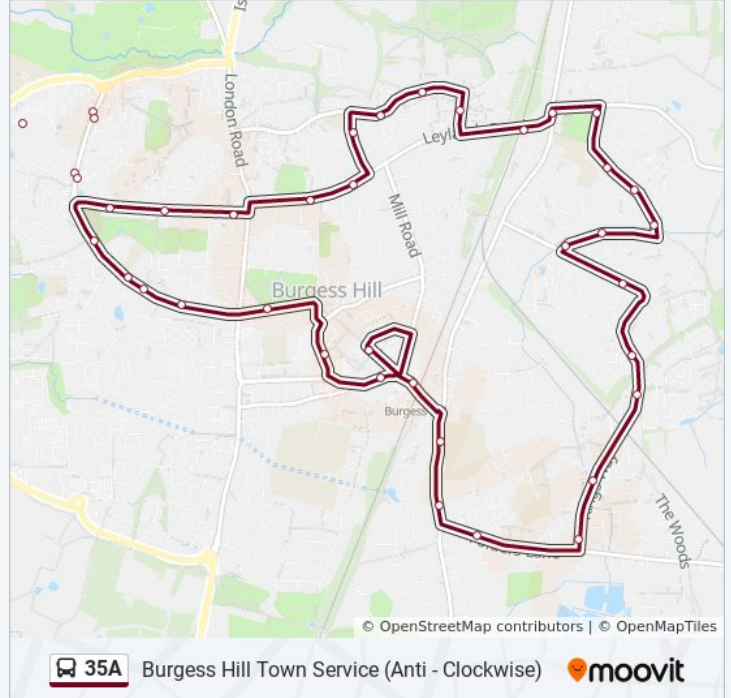

Burgess Hill Town Service (Anti - Clockwise)

Get The App

The 35A bus line Burgess Hill Town Service (Anti - Clockwise) has one route. For regular weekdays, their operation hours are:

(1) Burgess Hill: 6:55 AM - 6:15 PM

**35A bus Info**  
**Direction:** Burgess Hill  
**Stops:** 40  
**Trip Duration:** 25 min  
**Line Summary:**

Bramber Way, Burgess Hill

St Peters Road, Burgess Hill

Sidney West Centre, Burgess Hill

Fairlea Close, Burgess Hill

Downs Road, Burgess Hill

The Jays, Burgess Hill

Howard Avenue, Burgess Hill

Saxby Road, Burgess Hill

The Triangle, Burgess Hill

Saxby Road, Burgess Hill

Howard Avenue, Burgess Hill

Denham Road, Burgess Hill

The Gattons, Burgess Hill

Condor Way, Burgess Hill

Livingstone Road, Burgess Hill

St John's Park, Burgess Hill

Civic Way, Burgess Hill

Queens Crescent, Burgess Hill

Church Road, Burgess Hill

35A bus time schedules and route maps are available in an offline PDF at [moovitapp.com](https://moovitapp.com). Use the [Moovit App](#) to see live bus times, train schedule or subway schedule, and step-by-step directions for all public transit in London.