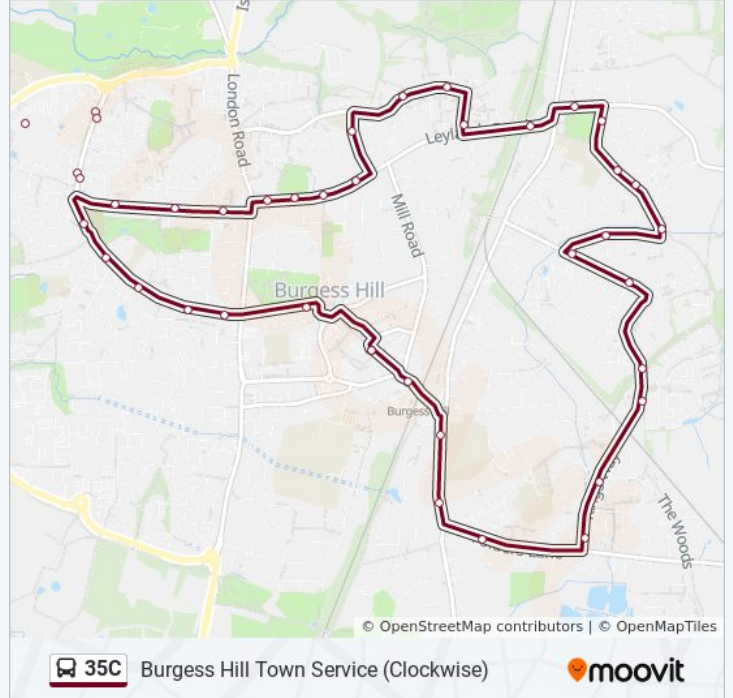

 35C

Burgess Hill Town Service (Clockwise)

Get The App

The 35C bus line Burgess Hill Town Service (Clockwise) has one route. For regular weekdays, their operation hours are: (1) Burgess Hill: 7:20 AM - 5:45 PM
Use the Moovit App to find the closest 35C bus station near you and find out when is the next 35C bus arriving.

Direction: Burgess Hill

41 stops

[VIEW LINE SCHEDULE](#)

- Church Road, Burgess Hill
- St John's Park, Burgess Hill
- Portland Road, Burgess Hill
- Livingstone Road, Burgess Hill
- Condor Way, Burgess Hill
- The Gattons, Burgess Hill
- Denham Road, Burgess Hill
- Howard Avenue, Burgess Hill
- Saxby Road, Burgess Hill
- The Triangle, Burgess Hill
- Saxby Road, Burgess Hill
- Howard Avenue, Burgess Hill
- The Jays, Burgess Hill
- Downs Road, Burgess Hill
- Fairlea Close, Burgess Hill
- St John's Avenue, Burgess Hill
- Sidney West Centre, Burgess Hill
- Marle Avenue, Burgess Hill
- St Peters Road, Burgess Hill
- Bramber Way, Burgess Hill
- Dumbrills Close, Burgess Hill
- Leylands Wood, Burgess Hill

35C bus Info

Direction: Burgess Hill

Stops: 41

Trip Duration: 25 min

Line Summary:

Leylands Park, Burgess Hill
Wivelsfield Station, Burgess Hill
Valebridge Drive, Burgess Hill
Welbeck Drive, Burgess Hill
Northway, Burgess Hill
Manor Close, Burgess Hill
Manor Road Bridge, Burgess Hill
St Andrews Road, Burgess Hill
Cants Close, Burgess Hill
The Vineries, Burgess Hill
Rolfe Drive, Burgess Hill
Longhurst, Burgess Hill
Burdocks Drive, Burgess Hill
The Warren South, Burgess Hill
Woodwards Close, Burgess Hill
Ferndale Road, Burgess Hill
Burgess Hill School, Burgess Hill
Railway Station, Burgess Hill
Church Road, Burgess Hill