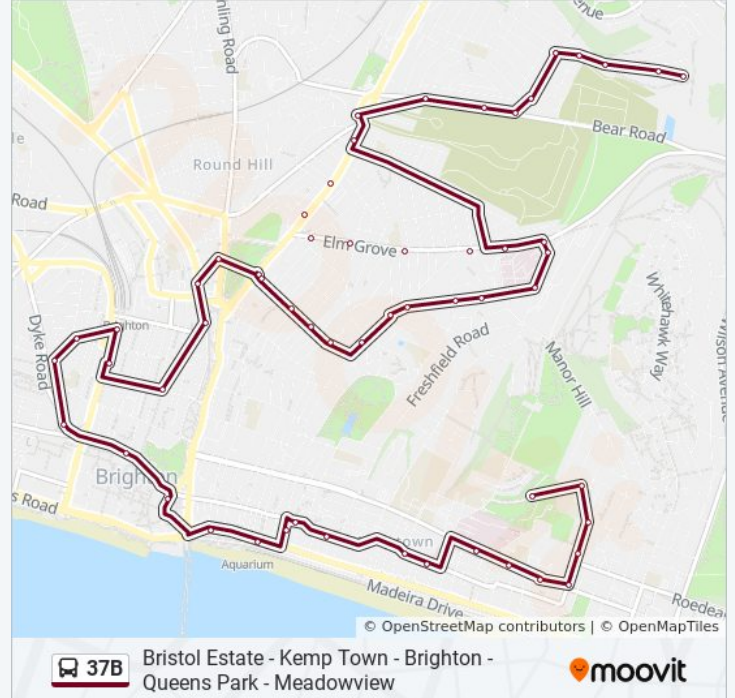

The Hanover, Brighton

The Hanover, Brighton

Hallett Road, Brighton

Clayton Road, Brighton

Pankhurst Avenue, Brighton

Race Hill, Brighton

Race Hill, Brighton

General Hospital, Brighton

Fitzherbert Drive, Brighton

Eastbourne Road, Brighton

Jewish Cemetery, Brighton

Ghyllside, Brighton

Dawlish Close, Brighton

Meadowview, Brighton

## Direction: Bristol Estate

50 stops

[VIEW LINE SCHEDULE](#)

Meadowview, Brighton  
Dawlish Close, Brighton  
Ghyllside, Brighton  
Jewish Cemetery, Brighton  
Eastbourne Road, Brighton  
Carlyle Avenue, Brighton  
Baden Road, Brighton  
Coombe Road School, Brighton  
Bottom Of Coombe Road, Brighton  
Lewes Road Bus Garage, Brighton  
Sainsbury'S, Brighton  
Melbourne Street, Brighton  
St Martin's School, Brighton  
Bernard Road, Brighton  
Ryde Road, Brighton  
General Hospital, Brighton  
Race Hill, Brighton  
General Hospital Rear, Brighton  
Clayton Road, Brighton  
Hallett Road, Brighton  
The Hanover, Brighton  
Pepper Pot, Brighton  
Finsbury Road, Brighton  
Ewart Street, Brighton  
Washington Street, Brighton  
Hanover Street, Brighton  
Open Market, Brighton  
London Road Shops, Brighton  
Cheapside, Brighton

## 37B bus Info

**Direction:** Bristol Estate

**Stops:** 50

**Trip Duration:** 55 min

**Line Summary:**

Fleet Street, Brighton

New England Street, Brighton

York Grove, Brighton