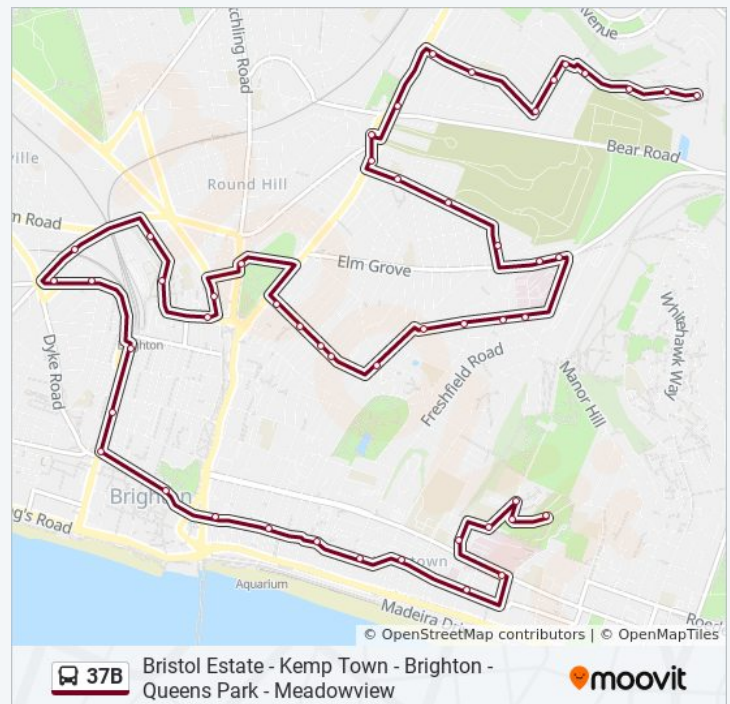

The Hanover, Brighton

The Hanover, Brighton

Hallett Road, Brighton

Clayton Road, Brighton

Pankhurst Avenue, Brighton

Race Hill, Brighton

Race Hill, Brighton

General Hospital, Brighton

Fitzherbert Drive, Brighton

Eastbourne Road, Brighton

Jewish Cemetery, Brighton

Ghyllside, Brighton

Dawlish Close, Brighton

Meadowview, Brighton

## 37B bus Time Schedule

Bristol Estate Route Timetable:

Sunday	8:52 AM - 4:52 PM
Monday	7:47 AM - 6:02 PM
Tuesday	7:47 AM - 6:02 PM
Wednesday	7:47 AM - 6:02 PM
Thursday	7:47 AM - 6:02 PM
Friday	7:47 AM - 6:02 PM
Saturday	7:52 AM - 6:02 PM

## 37B bus Info

**Direction:** Bristol Estate

**Stops:** 50

**Trip Duration:** 55 min

**Line Summary:**

Fleet Street, Brighton

New England Street, Brighton

York Grove, Brighton