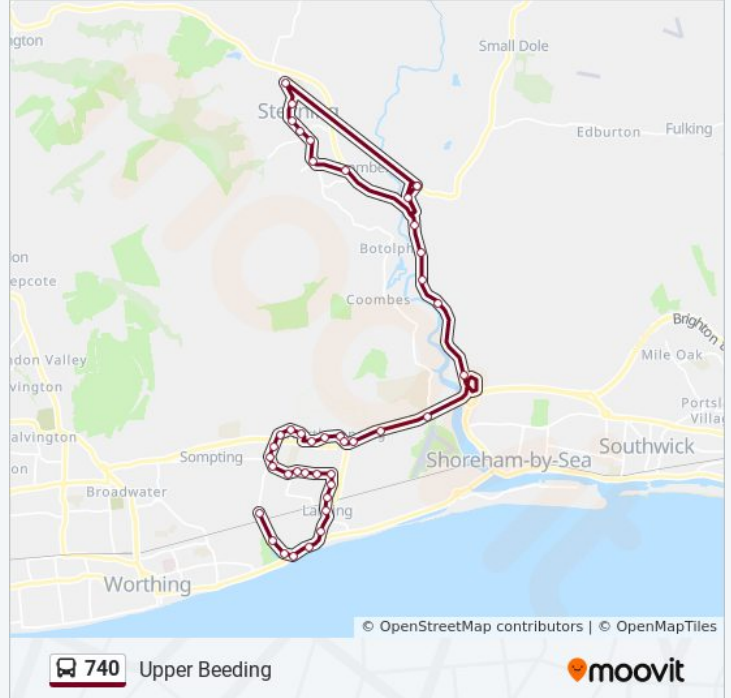

740 bus Info

Direction: Upper Beeding

Stops: 42

Trip Duration: 67 min

Line Summary:

Lancing Close, Lancing
Hamilton Road, Lancing
Boundstone Lane, Sompting
Berriedale Drive, Sompting
Ball Tree Close, Sompting
Busticle Lane, Sompting
Halewick Close, Sompting
Hillrise Avenue, Sompting
Bramber Close, Sompting
Shopping Parade, North Lancing
Lancing Church, North Lancing
Miller And Carter, North Lancing
Sports Centre, North Lancing
Leisure Centre, North Lancing
Hoe Court, North Lancing
Coombes Road, North Lancing
Stocks Mead, Shoreham-By-Sea
Erringham Farm, Shoreham-By-Sea
Old Cement Works, Upper Beeding
Dacre Gardens, Upper Beeding
South Downs Way, Upper Beeding
Castle Town Roundabout, Upper Beeding
Steyning Grammar Towers, Upper Beeding
The Spinney, Steyning
Leisure Centre, Steyning
The Star Inn, Steyning
Clock Tower, Steyning
Church Street, Steyning
Goring Road, Steyning
Clays Hill, Steyning
Steyning Grammar Towers, Upper Beeding