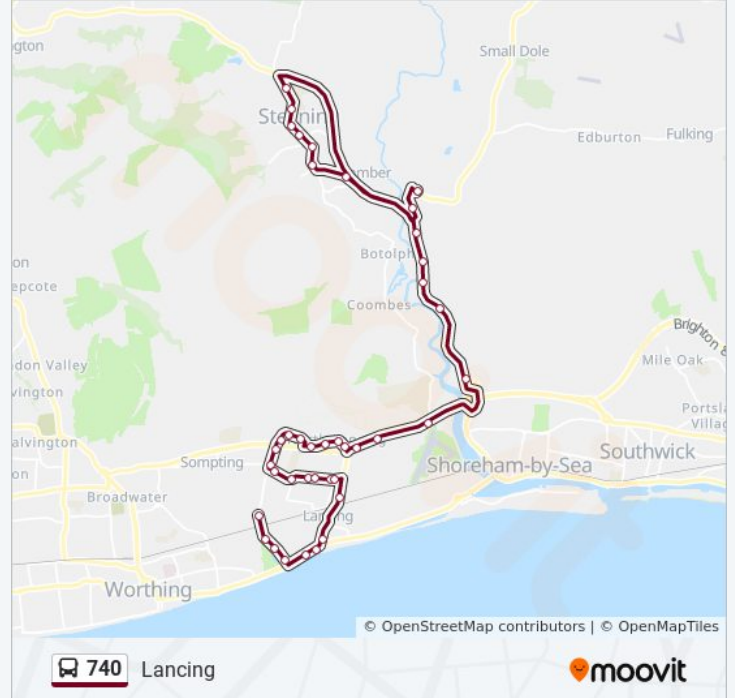

Direction: Lancing

Stops: 40

Trip Duration: 43 min

Line Summary:

Hillrise Avenue, Sompting

Halewick Close, Sompting

Busticle Lane, Sompting

Ball Tree Close, Sompting

Berriedale Drive, Sompting

Boundstone Lane, Sompting

Lancing Close, Lancing

Irene Avenue, Lancing

Grand Avenue, Lancing

Crabtree Parade, Lancing

North Farm Road, Lancing

East Street, South Lancing

The New Sussex Hotel, South Lancing

Lancing Park, South Lancing

Winston Road, Lancing

Brooklands, Lancing

Water Treatment Works, Lancing

Carnforth Road, Lancing

Direction: Upper Beeding

42 stops

[VIEW LINE SCHEDULE](#)

Carnforth Road, Lancing

Brooklands, Lancing

Winston Road, Lancing

Western Road, South Lancing

Lancing Park, South Lancing

East Street, South Lancing

The Farmers, South Lancing