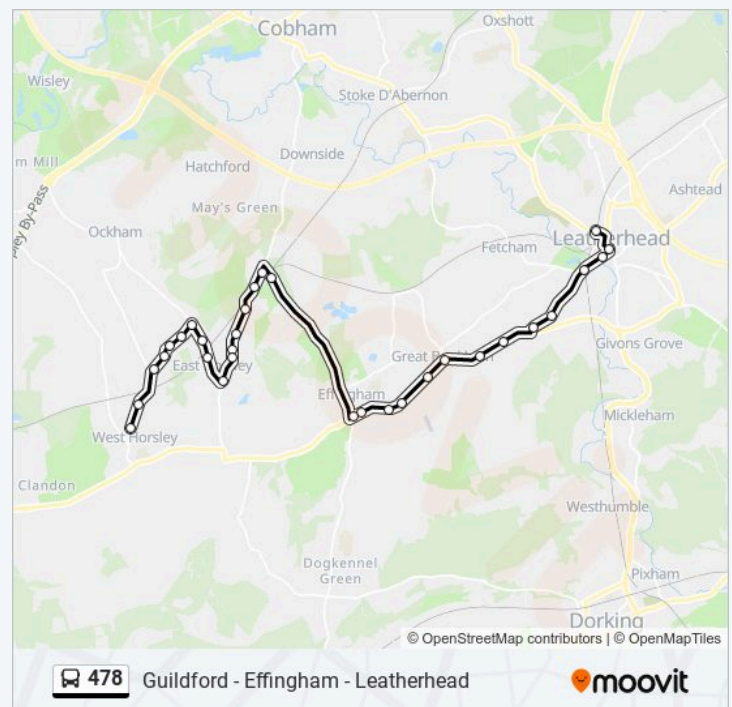

North Street (S)

Bridge Street (P)

Leisure Centre

Hawks Hill

The Ridgeway

Leatherhead Road, Great Bookham

Beckley Parade, Great Bookham

Rayleigh House, Great Bookham

Groveside, Great Bookham

Rectory Lane, Effingham

Woodlands Road, Effingham

Norwood Road, Effingham

Effingham Crossroads, Effingham

Effingham Junction Railway Station, Effingham Junction

Lovelace Close, Effingham Junction

Surrey Gardens, Effingham Junction

Orchard Close, Effingham Junction

Parkside Close, East Horsley

Norrels Drive, East Horsley

High Park Avenue, East Horsley

Pennymead Drive, East Horsley

Horsley Railway Station, East Horsley

The Highlands, East Horsley

Ockham Road North, West Horsley

Meadow Way, West Horsley

Northcote Road, West Horsley

Manorwood, East Horsley

Long Reach, West Horsley

Ricksons Lane, West Horsley

Village Hall, West Horsley

Tuesday	08:58 - 17:48
Wednesday	08:58 - 17:48
Thursday	08:58 - 17:48
Friday	08:58 - 17:48
Saturday	Not Operational

478 bus Info

Direction: West Horsley

Stops: 31

Trip Duration: 31 min

Line Summary: