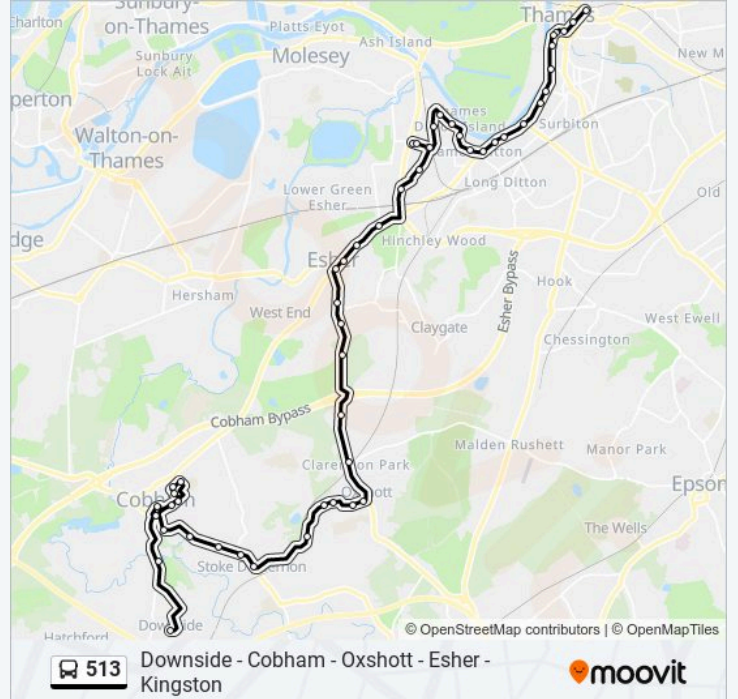

Railway Station, Oxshott

Oakshade Road, Oxshott

Royal Kent School, Oxshott

Steel's Lane, Oxshott

Clock House Mead, Oxshott

Blundel Lane, Oxshott

Station Road, Stoke Dabernon

Knowle Park, Stoke Dabernon

Oak Road, Cobham

Tilt Road, Cobham

High Street, Cobham

Waitrose, Cobham

Oakdene Road, Cobham

Freelands Road, Cobham

Tartar Road, Cobham

Tartar Road No 83, Cobham

Lockhart Road, Cobham

Freelands Road, Cobham

Waitrose, Cobham

Plough Lane, Cobham

Middleton Road, Downside

Direction: Kingston upon Thames

50 stops

[VIEW LINE SCHEDULE](#)

513 bus Info

Direction: Kingston upon Thames

Stops: 50

Trip Duration: 59 min

Line Summary:

Thames Ditton Railway Station, Thames Ditton

College Drive, Thames Ditton

College Drive, Thames Ditton