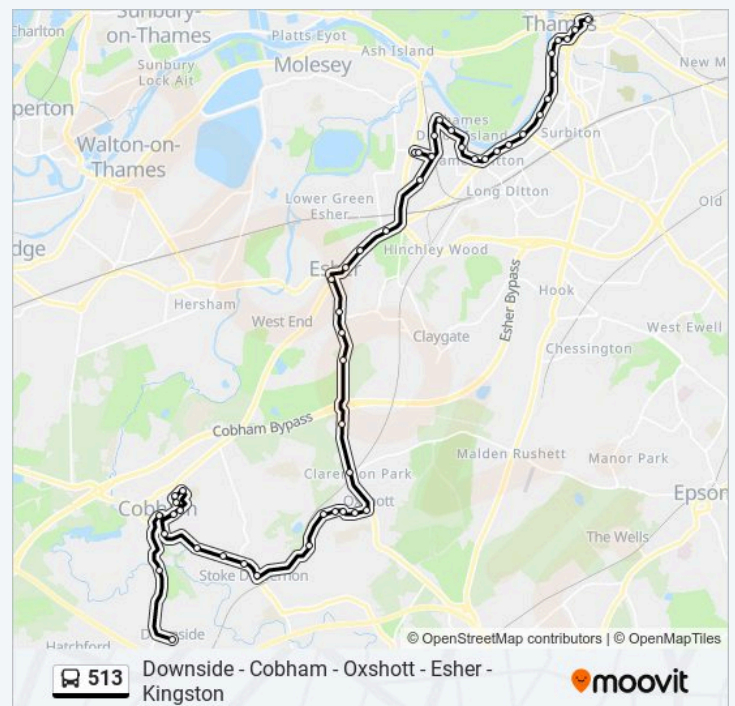

Railway Station, Oxshott

Oakshade Road, Oxshott

Royal Kent School, Oxshott

Steel's Lane, Oxshott

Clock House Mead, Oxshott

Blundel Lane, Oxshott

Station Road, Stoke Dabernon

Knowle Park, Stoke Dabernon

Lockhart Road, Cobham

Freelands Road, Cobham

Waitrose, Cobham

Plough Lane, Cobham

Middleton Road, Downside

Direction: Kingston upon Thames

50 stops

[VIEW LINE SCHEDULE](#)

513 bus Info

Direction: Kingston upon Thames

Stops: 50

Trip Duration: 59 min

Line Summary:

Thames Ditton Railway Station, Thames Ditton

College Drive, Thames Ditton

College Drive, Thames Ditton

Thames Ditton Railway Station, Thames Ditton

Speer Road, Thames Ditton

Queen's Road, Thames Ditton

Riversdale Road, Thames Ditton

High Street, Thames Ditton

St Leonard's Road, Thames Ditton

Thorkhill Road, Thames Ditton