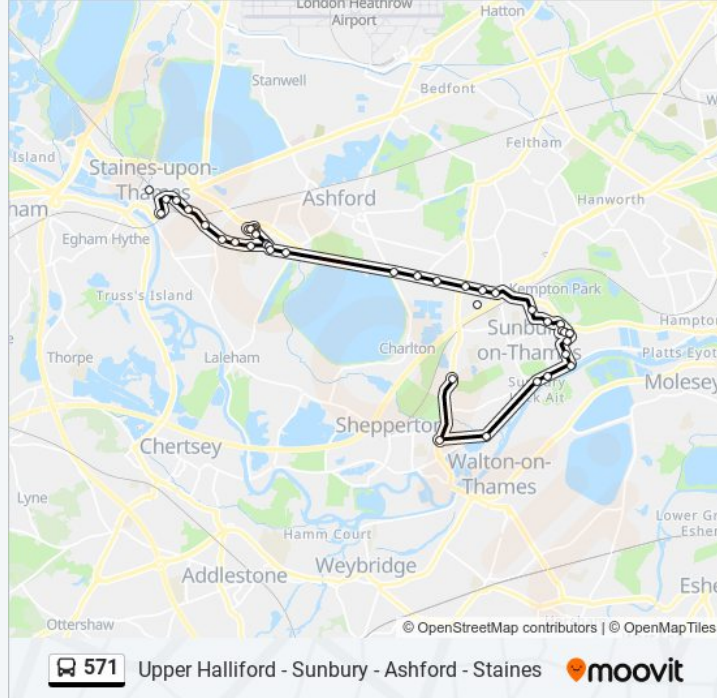

Boundary Road, Ashford

Brookside Avenue, Ashford

St Martin's Court, Ashford

Kingston Crescent, Ashford

Dog And Partridge

Ashford Road Rdbt

Ashford Road

Chertsey Road

Elm Drive, Sunbury

The Markway, Sunbury

Oakington Drive, Sunbury

French Street South, Sunbury

French Street

Orchard Meadow

Church Street

Fordbridge Caravan Park, Sunbury

West Way, Shepperton

Halliford Close, Upper Halliford

571 bus time schedules and route maps are available in an offline PDF at [moovitapp.com](https://moovitapp.com). Use the [Moovit App](#) to see live bus times, train schedule or subway schedule, and step-by-step directions for all public transit in London.