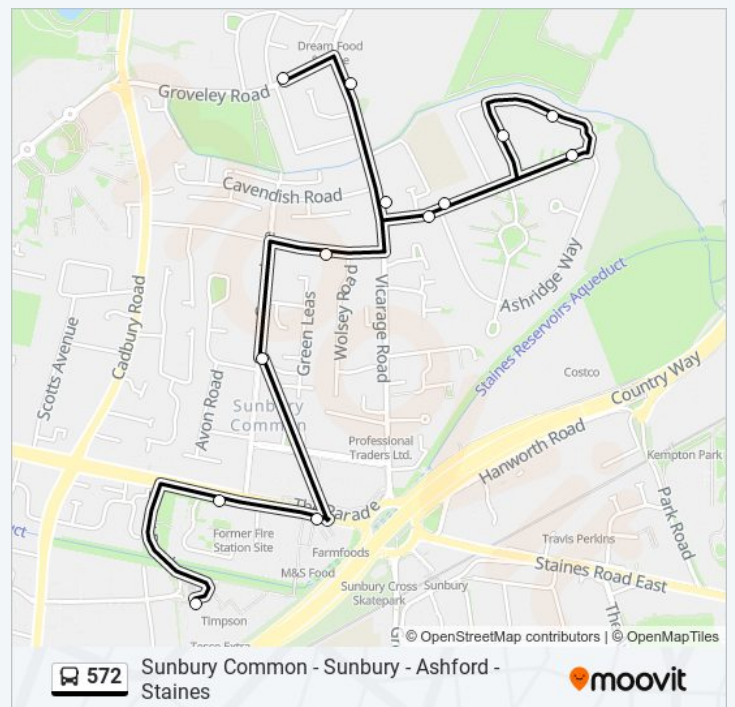

Sunbury Route Timetable:

|           |                 |
|-----------|-----------------|
| Sunday    | Not Operational |
| Monday    | 09:45           |
| Tuesday   | Not Operational |
| Wednesday | 09:45           |
| Thursday  | Not Operational |
| Friday    | 09:45           |
| Saturday  | Not Operational |

**572 bus Info**

**Direction:** Sunbury

**Stops:** 13

**Trip Duration:** 18 min

**Line Summary:**

572 bus time schedules and route maps are available in an offline PDF at [moovitapp.com](https://moovitapp.com). Use the Moovit App to see live bus times, train schedule or subway schedule, and step-by-step directions for all public transit in London.