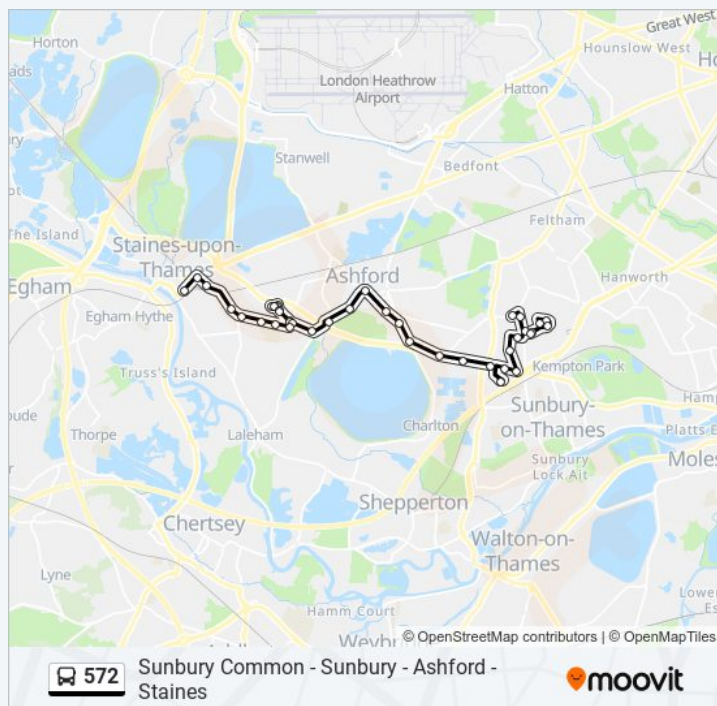

Fordbridge Roundabout

Ashford Road Rdbt

Dog And Partridge (Nr)

Kingston Crescent, Ashford

St Martin's Court, Ashford

Brookside Avenue, Ashford

Boundary Road, Ashford

Boundary Road End, Ashford

Boundary Road, Ashford

Brookside Avenue, Ashford

St Martin's Court, Ashford

Kingston Crescent, Ashford

Dog And Partridge

Petersfield Avenue

Fenton Avenue

Worple Road

Knowle Green

Staines Railway Station (T)

London Road (U)

Elmsleigh Bus Station, Staines

**Direction: Sunbury**

**572 bus Time Schedule**

13 stops

[VIEW LINE SCHEDULE](#)