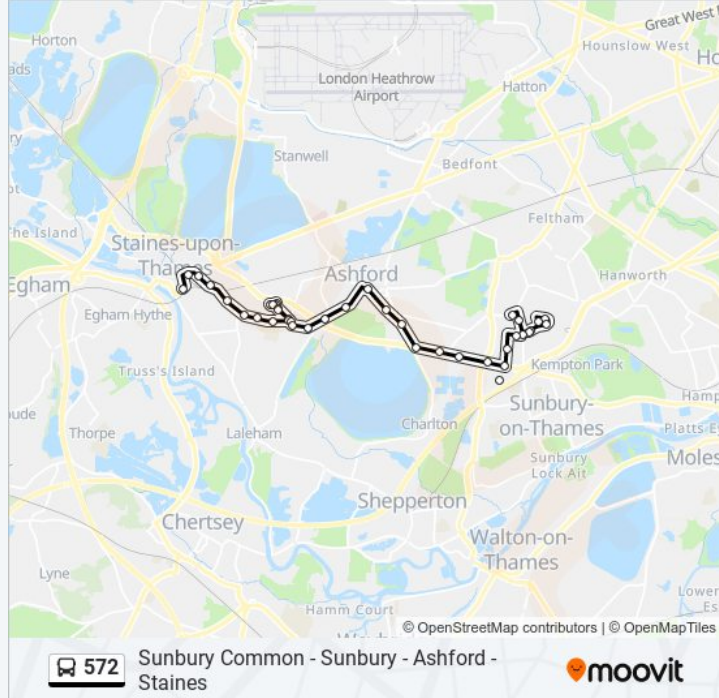

Vicarage Road

Beechwood Avenue, Sunbury Common

Ashridge Way, Sunbury Common

Kenyngton Drive, Sunbury Common

Churchill Way, Sunbury Common

Beechwood Avenue, Sunbury Common

Kings Avenue

Cumbernauld Gardens, Felthamhill

**Direction: Staines**

41 stops

[VIEW LINE SCHEDULE](#)

Cumbernauld Gardens, Felthamhill

Groveley Road

Vicarage Road

Beechwood Avenue, Sunbury Common

Ashridge Way, Sunbury Common

**572 bus Info**

**Direction:** Staines

**Stops:** 41

**Trip Duration:** 47 min

**Line Summary:**

Sunbury Cross Shopping Centre

Spelthorne Grove

Tesco