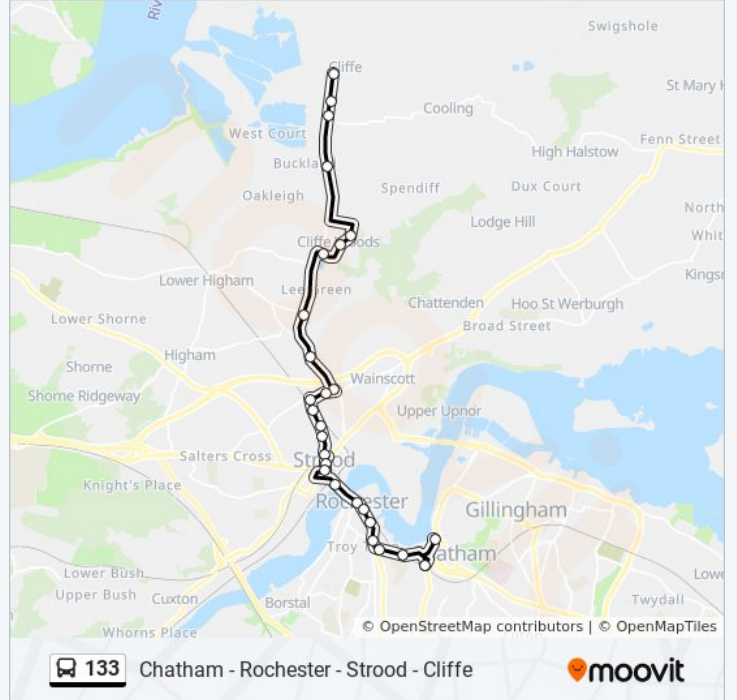

133

Chatham - Rochester - Strood - Cliffe

Get The App

The 133 bus line Chatham - Rochester - Strood - Cliffe has one route. For regular weekdays, their operation hours are:
 (1) Cliffe: 3:14 PM

Use the Moovit App to find the closest 133 bus station near you and find out when is the next 133 bus arriving.

Direction: Cliffe

27 stops

[VIEW LINE SCHEDULE](#)

- Waterfront Bus Station (A6)
- Chatham Railway Station, Chatham
- St Bart's Hospital, Chatham
- Jacksons Fields, Rochester
- Star Hill, Rochester
- Rochester Community Hub, Rochester
- Railway Station, Rochester
- Rochester Guildhall Museum, Rochester
- Canal Road, Strood
- Post Office, Strood
- St Mary's Road, Strood
- Cecil Avenue, Frindsbury Extra
- Slatin Road, Frindsbury
- Clarendon Drive, Frindsbury
- King Arthur's Drive, Frindsbury
- Cliffe Road Top, Frindsbury
- Lower Rochester Road, Frindsbury
- Hawkenbury Rise, Frindsbury
- Dillywood Lane, Wainscott
- Mockbeggar Farm, Higham
- View Road, Cliffe Woods
- Woodside Green, Cliffe Woods

133 bus Time Schedule

Cliffe Route Timetable:

Sunday	Not Operational
Monday	3:14 PM
Tuesday	3:14 PM
Wednesday	3:14 PM
Thursday	3:14 PM
Friday	3:14 PM
Saturday	Not Operational

133 bus Info

Direction: Cliffe

Stops: 27

Trip Duration: 33 min

Line Summary:

Primary School, Cliffe Woods

Cliffe the Station, Cooling Street

Norwood Close, Cliffe

Village Club, Cliffe

The Six Bells, Cliffe