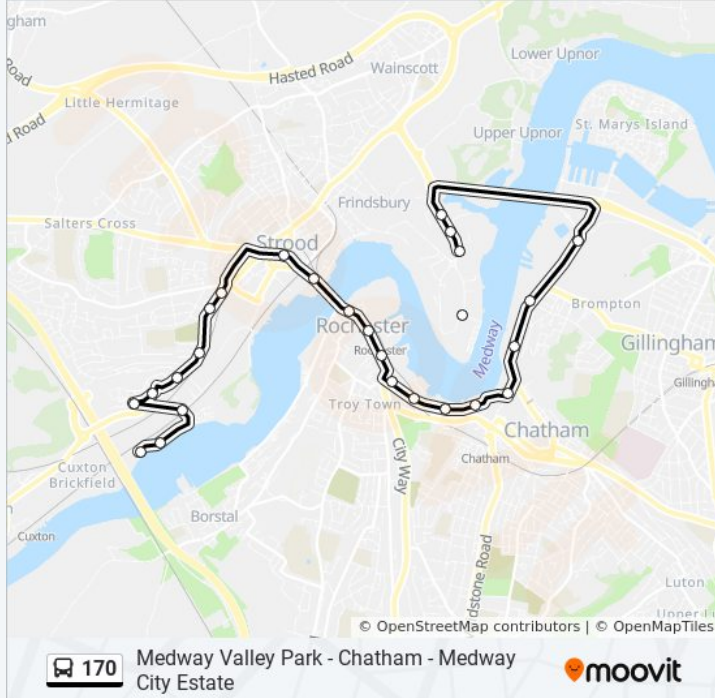

Waterfront Bus Station (A4)

Fort Amherst Council Offices, Chatham

Dockyard Main Gate, Chatham

St George's Centre, Chatham Maritime

Enterprise Close, Medway City Estate

Chaucer Close, Medway City Estate

Neptune Business Park, Medway City Estate

Direction: Medway Valley Park

26 stops

[VIEW LINE SCHEDULE](#)

Neptune Business Park, Medway City Estate

Chaucer Close, Medway City Estate

Enterprise Close, Medway City Estate

St George's Centre, Chatham Maritime

Dockyard Main Gate, Chatham

Fort Amherst Council Offices, Chatham

Waterfront Bus Station (A4)

Anchorage House, Chatham

Hospital Lane, Chatham

Bath Hard Lane, Rochester

Furrell's Road, Rochester

Rochester Community Hub, Rochester

Railway Station, Rochester

Rochester Guildhall Museum, Rochester

Canal Road, Stood

Matalan, Stood

Morrisons, Stood

Priory Road, Stood

170 bus Time Schedule

Medway Valley Park Route Timetable:

Sunday	Not Operational
Monday	7:40 AM - 6:40 PM
Tuesday	7:40 AM - 6:40 PM
Wednesday	7:40 AM - 6:40 PM
Thursday	7:40 AM - 6:40 PM
Friday	7:40 AM - 6:40 PM
Saturday	8:10 AM - 3:10 PM

170 bus Info

Direction: Medway Valley Park

Stops: 26

Trip Duration: 25 min

Line Summary: