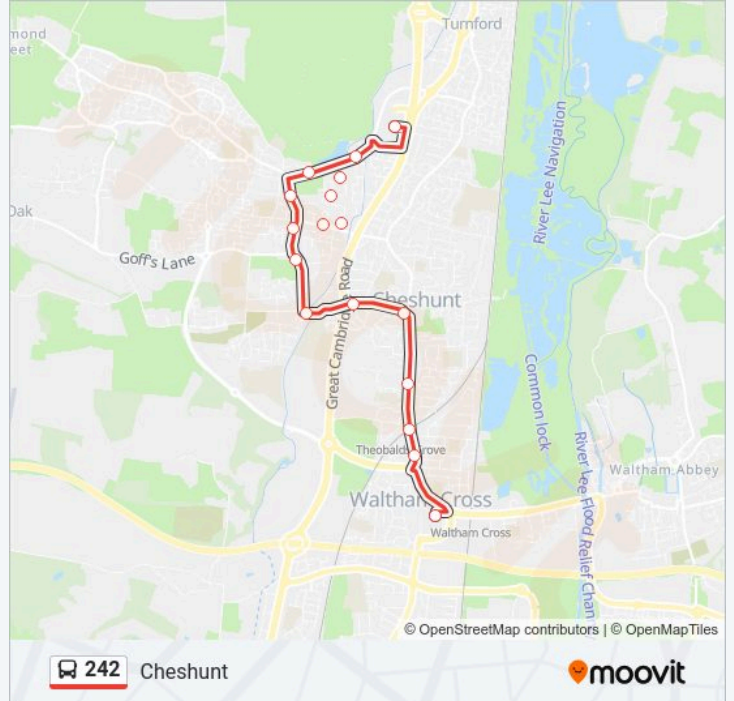

**Direction: Cheshunt**

15 stops

[VIEW LINE SCHEDULE](#)

- Bus Station, Waltham Cross
- The Vine Ph, Waltham Cross
- Theobalds Grove Railway Station, Theobalds Grove
- The Roman Urn Ph, Theobalds Grove
- Old Pond, Cheshunt
- Elgin Road, Cheshunt
- Bishops' College, Cheshunt
- Dewhurst Road, Cheshunt
- The Freemasons Ph, Flamstead End
- Shaw Close, Cheshunt
- The Mead, Cheshunt
- The Green, Cheshunt
- Mayo Close, Cheshunt
- Aldermere Avenue, Cheshunt
- Brookfield Centre, Cheshunt

**242 bus Info**

**Direction:** Cheshunt

**Stops:** 15

**Trip Duration:** 19 min

**Line Summary:**

**Direction: Cuffley**

29 stops

[VIEW LINE SCHEDULE](#)

- Bus Station, Waltham Cross
- The Vine Ph, Waltham Cross
- Theobalds Grove Railway Station, Theobalds Grove
- The Roman Urn Ph, Theobalds Grove
- Old Pond, Cheshunt
- Elgin Road, Cheshunt
- Bishops' College, Cheshunt
- Dewhurst Road, Cheshunt
- The Freemasons Ph, Flamstead End
- Shaw Close, Cheshunt
- The Mead, Cheshunt
- The Green, Cheshunt
- Mayo Close, Cheshunt
- Aldermere Avenue, Cheshunt
- Brookfield Centre, Cheshunt
- Aldermere Avenue, Cheshunt
- Brookfield Lane, Flamstead End
- Jacksons Drive, Flamstead End

**242 bus Info**

**Direction:** Cuffley

**Stops:** 29

**Trip Duration:** 35 min

**Line Summary:**

Fourfields Care Home, Rosedale

Granby Park Road, Rosedale

Hornbeam Way, Cheshunt