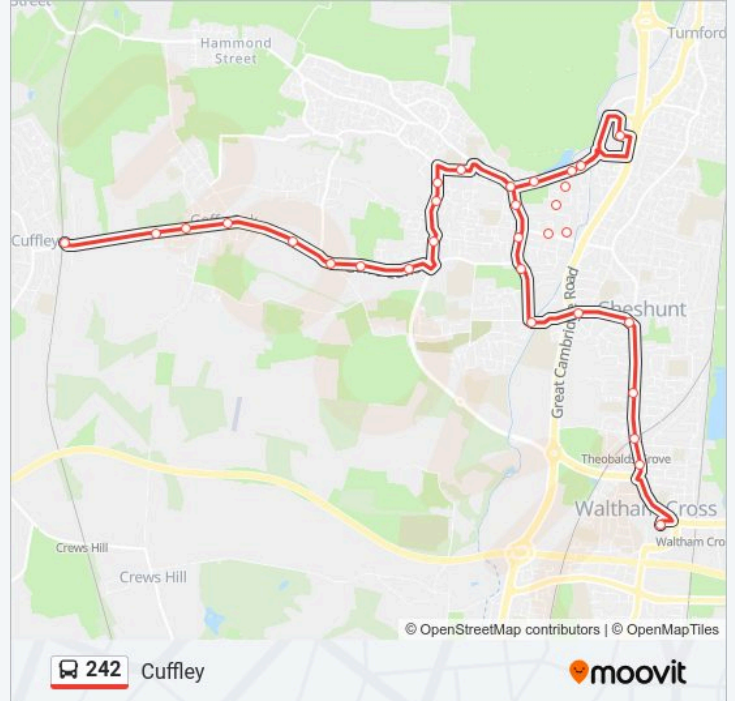

**242 bus Info**

**Direction:** Cuffley

**Stops:** 29

**Trip Duration:** 35 min

**Line Summary:**

Fourfields Care Home, Rosedale

Granby Park Road, Rosedale

Hornbeam Way, Cheshunt

Claremont, Cheshunt

Colesgrove Farm, Cheshunt

Burton Lane, Goffs Oak

Poyndon Farm, Goffs Oak

War Memorial, Goffs Oak

Robinson Avenue, Goffs Oak

Athenia Close, Goffs Oak

Cuffley Railway Station, Cuffley

**Direction: Potters Bar**

47 stops

[VIEW LINE SCHEDULE](#)

Bus Station, Waltham Cross

The Vine Ph, Waltham Cross

Theobalds Grove Railway Station, Theobalds Grove

The Roman Urn Ph, Theobalds Grove

Old Pond, Cheshunt

**Direction: Waltham Cross**

48 stops

**242 bus Time Schedule**

Waltham Cross Route Timetable:

Dame Alice Owen's School  
Daleside Drive  
Potters Bar Railway Station, Potters Bar  
Tesco  
Cask & Stillage Ph, Potters Bar  
Bus Garage, Potters Bar  
Thaynesfield, Potters Bar  
Torrington Drive, Potters Bar  
The Grange, Northaw  
Northaw House, Northaw  
Two Brewers Ph, Northaw  
Park Road, Northaw  
Northaw Road West, Northaw  
Cattlegate Road, Cuffley  
Sports Ground, Cuffley  
Theobald's Road, Cuffley  
Station Road, Cuffley  
Cuffley Railway Station, Cuffley  
Athenia Close, Goffs Oak  
Robinson Avenue, Goffs Oak  
War Memorial, Goffs Oak  
Poyndon Farm, Goffs Oak  
Burton Lane, Goffs Oak  
Colesgrove Farm, Cheshunt  
Claremont, Cheshunt  
Hornbeam Way, Cheshunt  
Granby Park Road, Rosedale  
Fourfields Care Home, Rosedale  
Jacksons Drive, Flamstead End  
Greenbank, Flamstead End  
Aldermere Avenue, Cheshunt