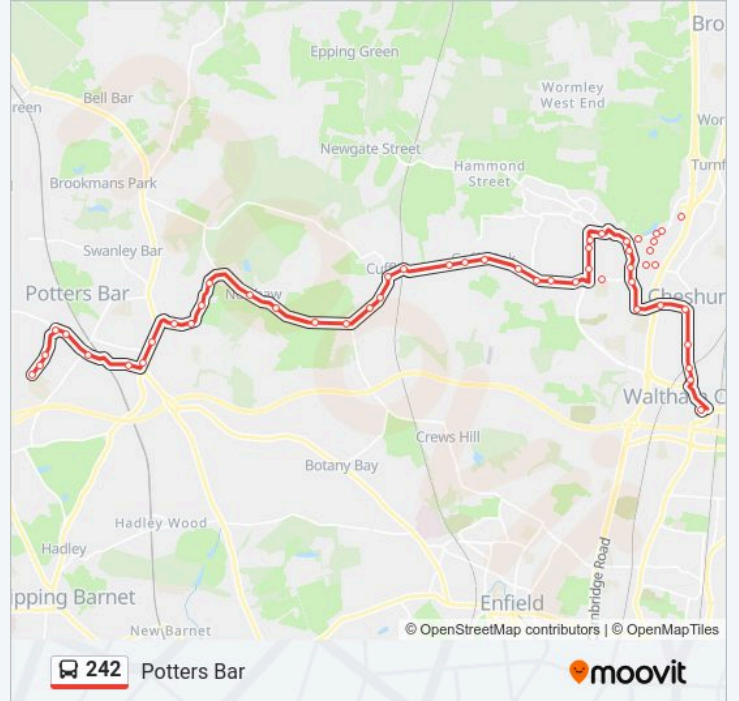

**242 bus Info**

**Direction:** Potters Bar

**Stops:** 47

**Trip Duration:** 47 min

**Line Summary:**

Jacksons Drive, Flamstead End  
 Fourfields Care Home, Rosedale  
 Granby Park Road, Rosedale  
 Hornbeam Way, Cheshunt  
 Goffs School, Cheshunt  
 Claremont, Cheshunt  
 Colesgrove Farm, Cheshunt  
 Burton Lane, Goffs Oak  
 Poyndon Farm, Goffs Oak  
 War Memorial, Goffs Oak  
 Robinson Avenue, Goffs Oak  
 Athenia Close, Goffs Oak  
 Cuffley Railway Station, Cuffley  
 Station Road, Cuffley  
 Theobald's Road, Cuffley  
 Sports Ground, Cuffley  
 Cattlegate Road, Cuffley  
 Northaw Road West, Northaw  
 Park Road, Northaw  
 Two Brewers Ph, Northaw  
 Northaw House, Northaw  
 The Grange, Northaw  
 Torrington Drive, Potters Bar  
 Thaynesfield, Potters Bar  
 Bus Garage, Potters Bar  
 Cask & Stillage Ph, Potters Bar  
 Tesco  
 Darkes Lane  
 Laurel Avenue  
 Dame Alice Owen's School

**Direction: Waltham Cross**

48 stops

**242 bus Time Schedule**

Waltham Cross Route Timetable:

Dame Alice Owen's School  
Daleside Drive  
Potters Bar Railway Station, Potters Bar  
Tesco  
Cask & Stillage Ph, Potters Bar  
Bus Garage, Potters Bar  
Thaynesfield, Potters Bar  
Torrington Drive, Potters Bar  
The Grange, Northaw  
Northaw House, Northaw  
Two Brewers Ph, Northaw  
Park Road, Northaw  
Northaw Road West, Northaw  
Cattlegate Road, Cuffley  
Sports Ground, Cuffley  
Theobald's Road, Cuffley  
Station Road, Cuffley  
Cuffley Railway Station, Cuffley  
Athenia Close, Goffs Oak  
Robinson Avenue, Goffs Oak  
War Memorial, Goffs Oak  
Poyndon Farm, Goffs Oak  
Burton Lane, Goffs Oak  
Colesgrove Farm, Cheshunt  
Claremont, Cheshunt  
Hornbeam Way, Cheshunt  
Granby Park Road, Rosedale  
Fourfields Care Home, Rosedale  
Jacksons Drive, Flamstead End  
Greenbank, Flamstead End  
Aldermere Avenue, Cheshunt