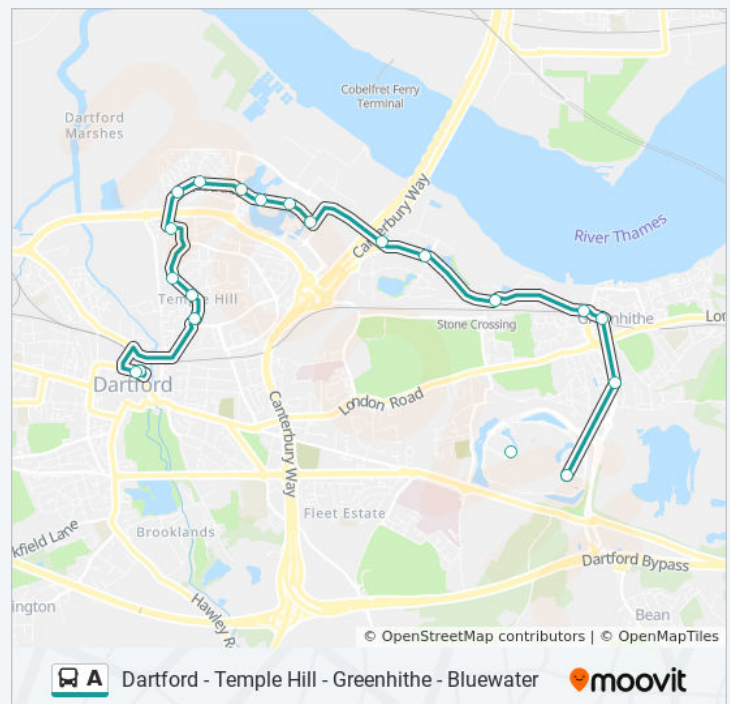

Direction: Greenhithe

17 stops

[VIEW LINE SCHEDULE](#)

Home Gardens, Dartford

Home Gardens, England

Home Gardens, Dartford

Home Gardens, England

Temple Hill West, Temple Hill

Joyce Green Lane South End, Temple Hill

Wellcome Avenue, Temple Hill

Salmon Road, Temple Hill

Strickland Avenue, England

Brunel Way, Dartford

Shiers Avenue, England

District Centre, Dartford

Marsh Street, Dartford

FastTrack, England

Lake View, Dartford

South Lake, Dartford

Little Brook, Dartford

FastTrack, England

Crossways Boulevard, Dartford

Galleon Boulevard, Dartford

Stone Crossing, Stone

Crossways Boulevard, Stone Civil Parish

Asda, Greenhithe

Railway Station, Greenhithe

Station Road, Swanscombe And Greenhithe Civil Parish

A bus Time Schedule

Greenhithe Route Timetable:

Sunday	Not Operational
Monday	Not Operational
Tuesday	Not Operational
Wednesday	5:30 AM - 11:55 PM
Thursday	Not Operational
Friday	Not Operational
Saturday	Not Operational

A bus Info

Direction: Greenhithe

Stops: 17

Trip Duration: 15 min

Line Summary: