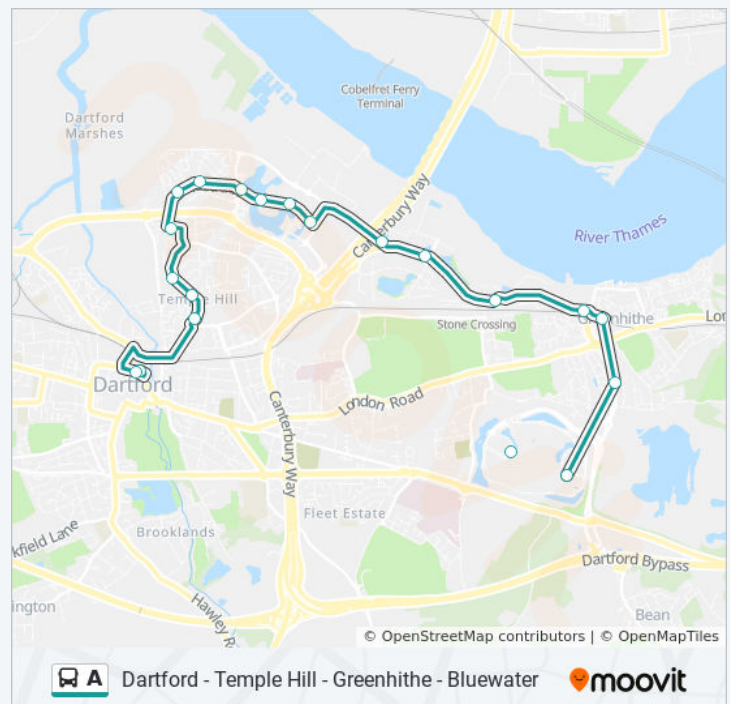

Galleon Boulevard, Dartford

Crossways Boulevard, Dartford

Little Brook, Dartford
FastTrack, England

South Lake, Dartford

Lake View, Dartford

Marsh Street, Dartford
FastTrack, England

District Centre, Dartford

Brunel Way, Dartford
Shiers Avenue, England

Groveherst Road, Temple Hill
Groveherst Road, England

Hall Road, Temple Hill
Trevithick Drive, England

Wellcome Avenue, Temple Hill

Temple Hill West, Temple Hill

A bus Info

Direction: Dartford

Stops: 19

Trip Duration: 20 min

Line Summary:

Direction: Greenhithe

17 stops

[VIEW LINE SCHEDULE](#)

Strickland Avenue, England

Brunel Way, Dartford

Shiers Avenue, England

District Centre, Dartford

Marsh Street, Dartford

FastTrack, England

Lake View, Dartford

South Lake, Dartford