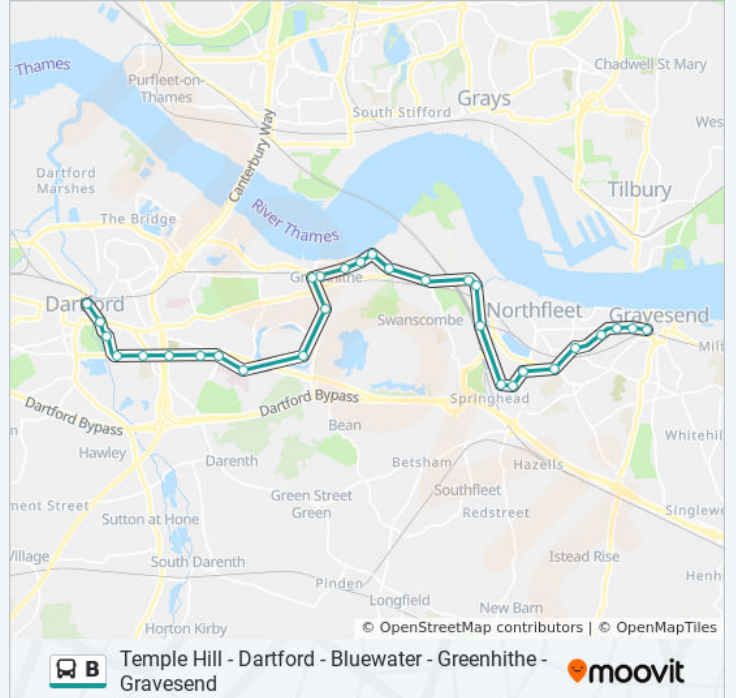

Rosherville Way, Northfleet

Thames Way, Northfleet

Lennox Road, Gravesend

22/23 The Overcliffe, England

Overcliffe, Gravesend

Garrick Street, Gravesend

Garrick Street, England

Direction: Temple Hill

40 stops

[VIEW LINE SCHEDULE](#)

Garrick Street, Gravesend

Garrick Street, England

Overcliffe, Gravesend

Lennox Road, Gravesend

30/31 Overcliffe, England

Thames Way, Northfleet