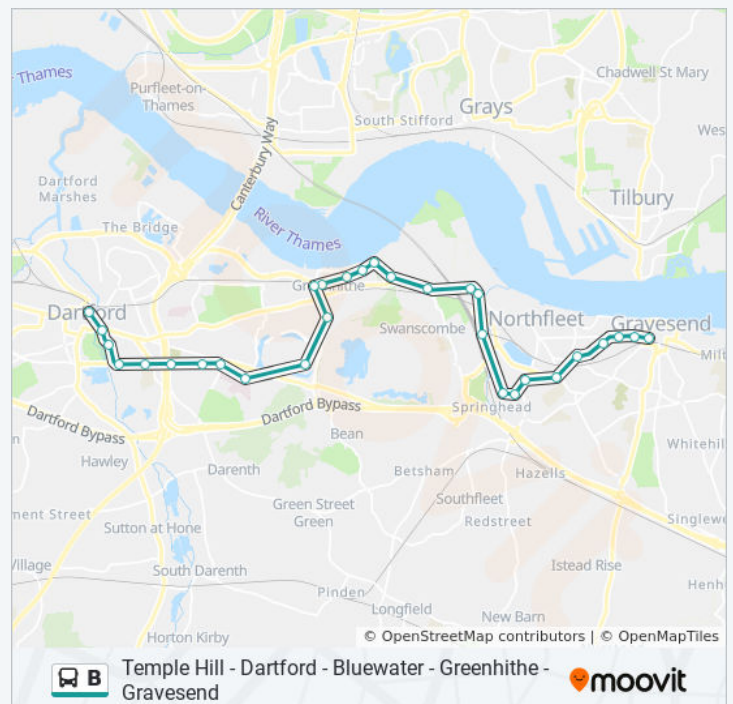

Rosherville Way, Northfleet

Thames Way, Northfleet

Lennox Road, Gravesend

22/23 The Overcliffe, England

Overcliffe, Gravesend

Garrick Street, Gravesend

Garrick Street, England

Direction: Temple Hill

40 stops

[VIEW LINE SCHEDULE](#)

Garrick Street, Gravesend

Garrick Street, England

Overcliffe, Gravesend

Lennox Road, Gravesend

30/31 Overcliffe, England

Thames Way, Northfleet

Darent Valley Hospital Dartford

B bus Time Schedule

Temple Hill Route Timetable:

Sunday	Not Operational
Monday	Not Operational
Tuesday	Not Operational
Wednesday	4:46 AM - 11:00 PM
Thursday	Not Operational
Friday	Not Operational
Saturday	Not Operational

B bus Info

Direction: Temple Hill

Stops: 40

Trip Duration: 56 min

Line Summary:

Patterdale Road, Dartford

Patterdale Road, England

Dovedale Road, Lunedale