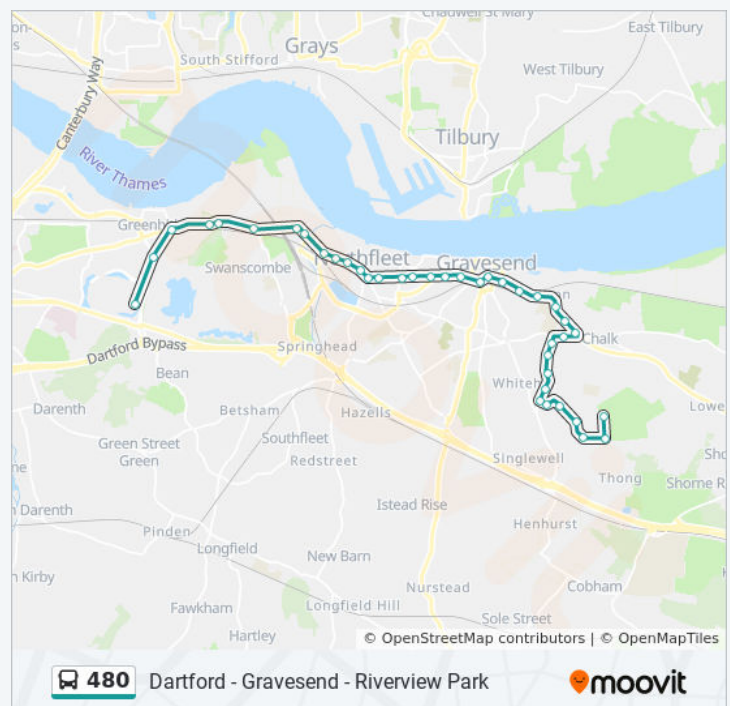

Brandon Road, England

Park Road

The Brent

Brentfield Road

Milestone Road

Stone House Hospital

Martin Drive, Stone Civil Parish

Welsh Tavern

## 480 bus Time Schedule

Riverview Park Route Timetable:

Sunday	Not Operational
Monday	Not Operational
Tuesday	Not Operational
Wednesday	5:50 AM - 5:59 PM
Thursday	Not Operational
Friday	Not Operational
Saturday	Not Operational

## 480 bus Info

**Direction:** Riverview Park

**Stops:** 50

**Trip Duration:** 52 min

**Line Summary:**

Kingston Court, England

**Council Avenue, Northfleet**

6 High Street, England