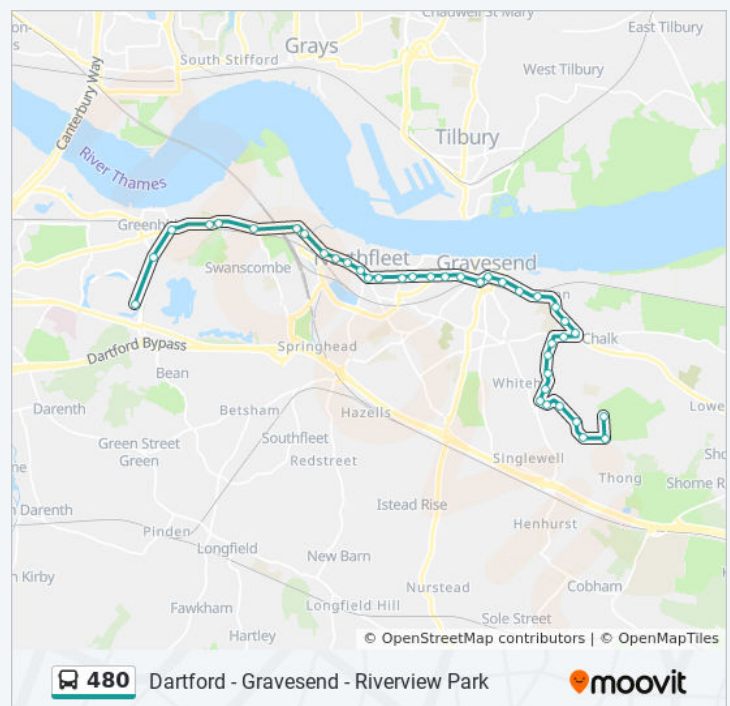

## 480 bus Info

**Direction:** Northfleet

**Stops:** 24

**Trip Duration:** 24 min

**Line Summary:**

## Direction: Riverview Park

50 stops

[VIEW LINE SCHEDULE](#)

Home Gardens, Dartford

Home Gardens, England

Hanau Bridge (G)

Home Gardens, England

Livingstone Hospital

Brandon Road, England

Park Road

The Brent

Brentfield Road

Milestone Road

Stone House Hospital

Martin Drive, Stone Civil Parish

Welsh Tavern