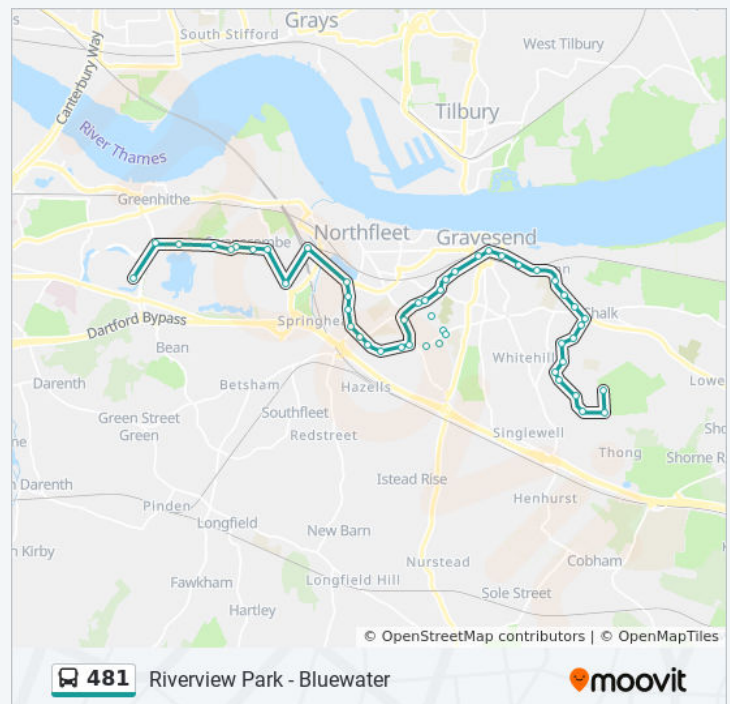

140-143 Milton Road, England

King Street, Gravesend

26 King Street, England

Gravesend Railway Station, Gravesend

Clive Road, England

## 481 bus Info

**Direction:** Gravesend

**Stops:** 19

**Trip Duration:** 17 min

**Line Summary:**

## Direction: Riverview Park

50 stops

[VIEW LINE SCHEDULE](#)