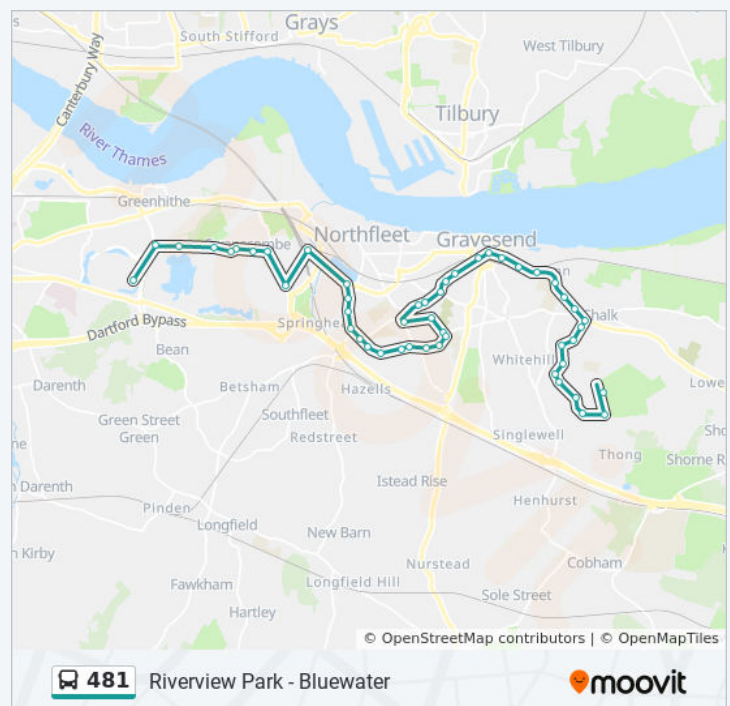

## 481 bus Info

**Direction:** Riverview Park

**Stops:** 50

**Trip Duration:** 61 min

**Line Summary:**

**Westcott Avenue, Northfleet**

Haynes Road, England

**Harden Road, Northfleet**