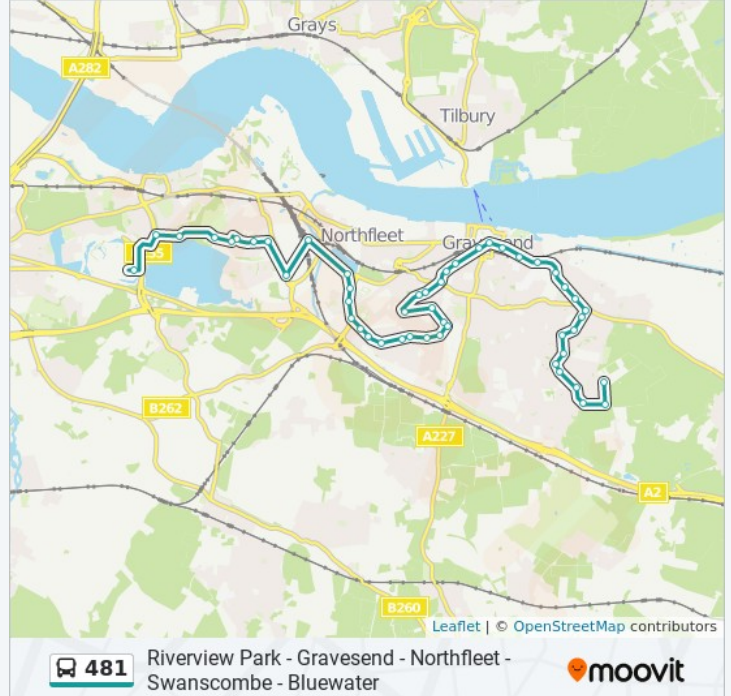

King Street, Gravesend

26 King Street, England

Gravesend Railway Station, Gravesend

Clive Road, England

Pelham Road Medical Centre, Gravesend

42 Pelham Road, England

Lennox Road East, Northfleet

Pelham Road Shops, Northfleet

140 Pelham Road, England

The Rose, Perry Street

7 Perry Street, England

All Saints Church, Perry Street

Perry Street, England

Library, Northfleet

Bedford Road, Northfleet

Nelson Road, England

Harden Road, Northfleet

New House Lane, England

St Georges School Haynes Road, Northfleet

New House Lane, England

Westcott Avenue, Northfleet

Haynes Road, England

Packham Road, Northfleet

Tensing Avenue, Northfleet

Constable Road, Northfleet

The Painters Ash, Northfleet

51 Dene Holm Road, England

Painters Ash Lane, Northfleet

Hall Road, Northfleet

Pepper Hill Sainsbury'S, Northfleet

Orchard Road, Northfleet

Springhead Road, England

Springhead Enterprise Park, Northfleet

Springhead Road, Northfleet

Ebbsfleet International Railway Station, Ebbsfleet

International Way, Swanscombe And Greenhithe Civil Parish

Ackers Drive, Ebbsfleet