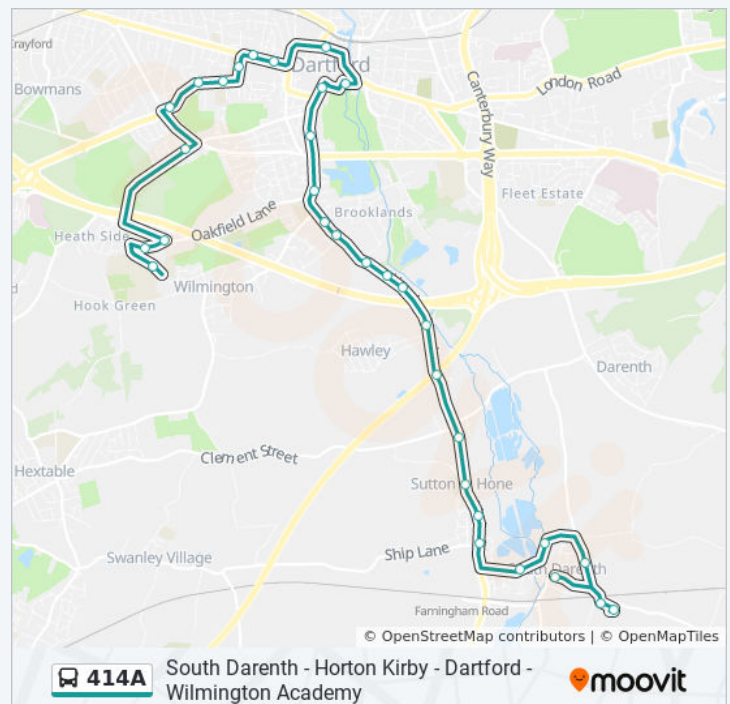

## 414A bus Info

**Direction:** Wilmington

**Stops:** 32

**Trip Duration:** 51 min

**Line Summary:**

Jubilee Court, England

**Highfield Road Magistrates Court (T)**

4 West Hill, England