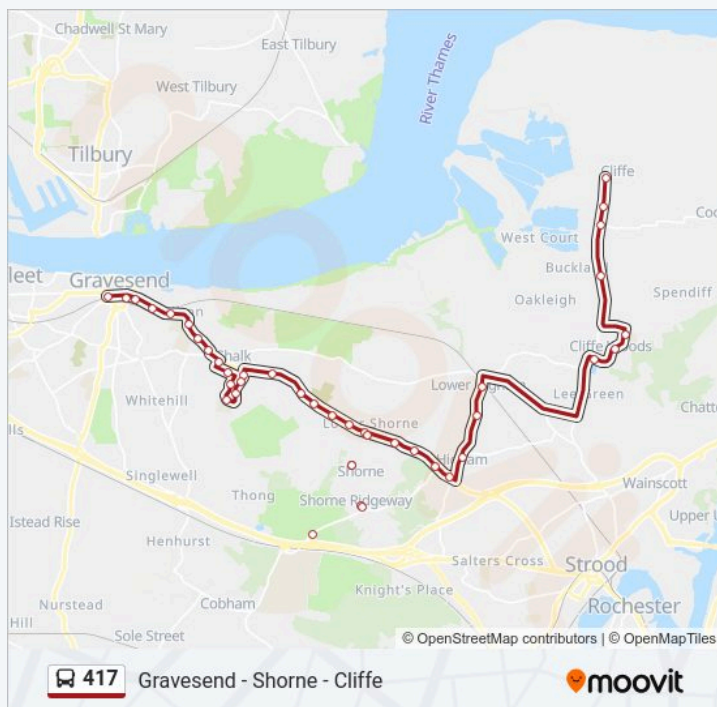

### 417 bus Info

**Direction:** Gravesend

**Stops:** 41

**Trip Duration:** 48 min

**Line Summary:**

Gravesend - Shorne - Cliffe

Albion Road, Milton

Clock Tower, Gravesend

Parrock Street, Gravesend

Barrack Row, Gravesend

**Direction: Northfleet**

43 stops

[VIEW LINE SCHEDULE](#)

The Six Bells, Cliffe

Village Club, Cliffe

Norwood Close, Cliffe