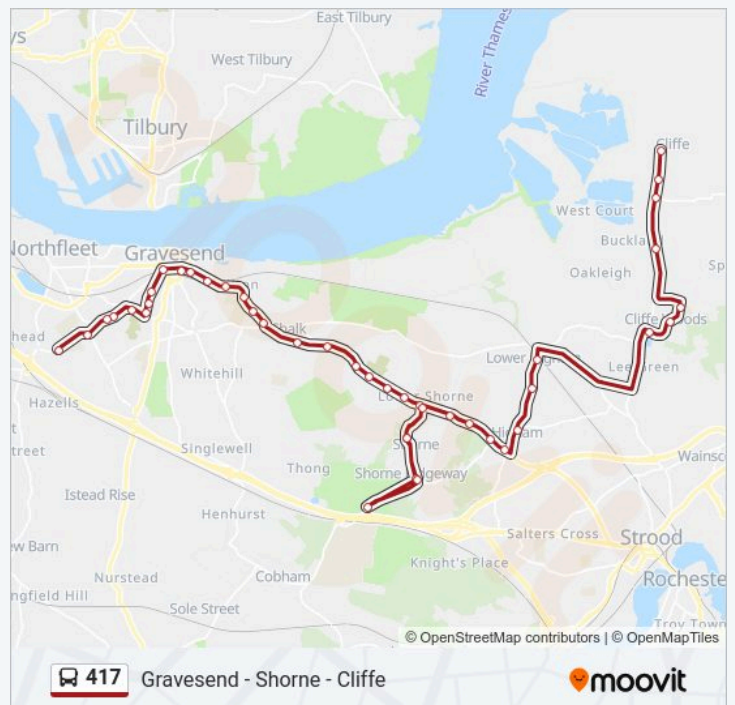

Racefield Close, Shorne Ridgeway

Village Hall, Shorne

Shorne Crossroads, Shorne

Fairways, Shorne

Gravesend Road, Shorne

Thames View Crematorium, Shorne

Church, Chalk

**417 bus Time Schedule**

Northfleet Route Timetable:

Sunday	Not Operational
Monday	07:24
Tuesday	07:24
Wednesday	07:24
Thursday	07:24
Friday	07:24
Saturday	Not Operational

**417 bus Info**

**Direction:** Northfleet

**Stops:** 43

**Trip Duration:** 56 min

**Line Summary:**

Chalk Road, Chalk

Thong Lane, Chalk

Lion Garage, Denton

Abbey Road, Denton

St John's School, Denton

Church Walk, Milton

Albion Road, Milton

Clock Tower, Gravesend

Parrock Street, Gravesend

Barrack Row, Gravesend

Arthur Street, Gravesend

Weavers Close, Gravesend

Kent Road, Gravesend

Cecil Road, Northfleet

The Rose, Perry Street