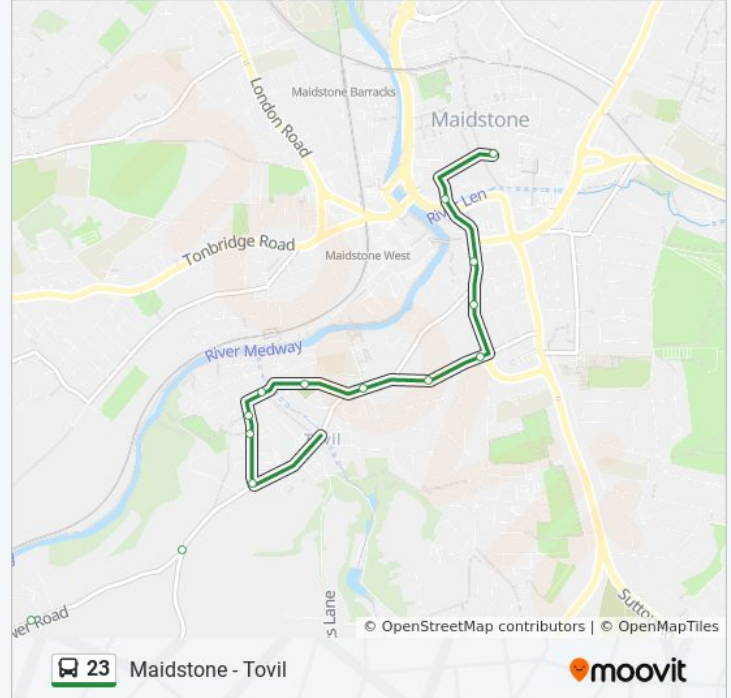

**23 bus Info**

**Direction:** Goudhurst  
**Stops:** 39  
**Trip Duration:** 65 min  
**Line Summary:**

The Chequers, Laddingford  
 Jarmons Lane, Collier Street  
 Haviker Street, Collier Street  
 School, Collier Street  
 The White Hart, Claygate  
 Crossroads Sheephurst Lane, Marden Beech  
 Crossroads Plain Road, Marden Beech  
 Albion Road, Marden  
 The Unicorn, Marden  
 Library, Marden  
 Railway Station, Marden  
 West End Tavern, Marden  
 Mayes Road, Marden  
 Crossroads, Marden Beech  
 Woolpack Cottage, Winchet Hill  
 Gore Court, Goudhurst  
 War Memorial, Goudhurst

Emmett Hill Lane, Benover

The Woolpack, Benover

Jarmons Lane, Collier Street

The Chequers, Laddingford

**Direction: Maidstone**

39 stops

[VIEW LINE SCHEDULE](#)

War Memorial, Goudhurst

Brenchley Road, Maidstone

Coombe Road, Maidstone

Hayle Road, Maidstone

College Avenue, Maidstone

Mill Street, Maidstone

King Street, Maidstone

### Direction: Tovil

13 stops

[VIEW LINE SCHEDULE](#)

King Street, Maidstone

Chequers Bus Station, Maidstone

Lower Stone Street, Maidstone

Waterloo Street, Maidstone