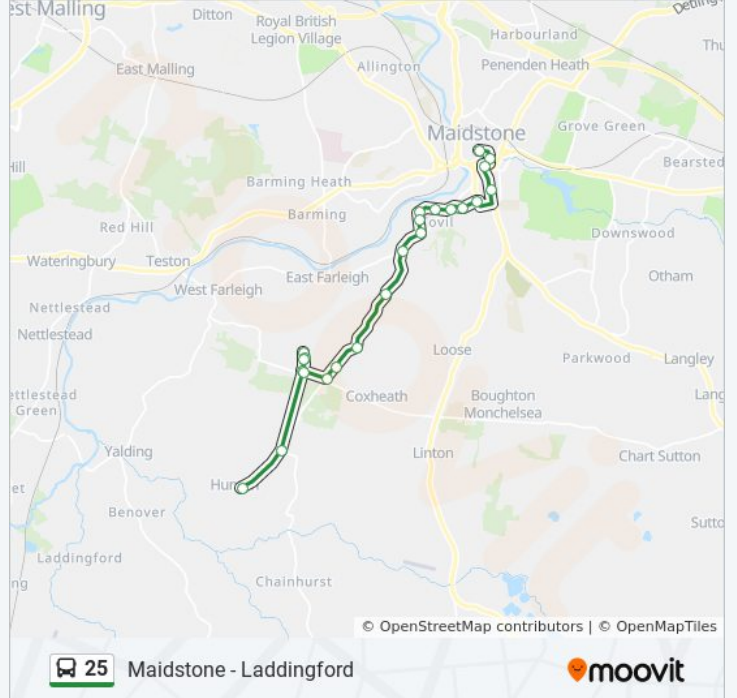

Direction: Hunton

23 stops

[VIEW LINE SCHEDULE](#)

- King Street, Maidstone
- Chequers Bus Station, Maidstone
- Lower Stone Street, Maidstone
- Waterloo Street, Maidstone
- Coombe Road, Maidstone
- Brenchley Road, Maidstone
- Courtenay Road, Tovil
- Beaconsfield Road, Tovil
- Launder Way, Tovil
- Tovil Green Court, Tovil
- Recycling Centre, Tovil
- Lower Road, Tovil
- Forge Lane, Dean Street
- The Horseshoes, Dean Street
- Deanview Estate, Dean Street
- Wilkins Corner, Dean Street
- The Victoria, Gallants Lane
- Amshurst Villas, Gallants Lane
- Wilsons Lane, Gallants Lane
- Amshurst Villas, Gallants Lane
- The Victoria, Gallants Lane
- West Street, Hunton

Trip Duration: 26 min

Line Summary:

Bensted Close, Hunton

Direction: Laddingford

30 stops

[VIEW LINE SCHEDULE](#)

- King Street, Maidstone
- Chequers Bus Station, Maidstone
- Lower Stone Street, Maidstone
- Waterloo Street, Maidstone
- Coombe Road, Maidstone
- Brenchley Road, Maidstone
- Courtenay Road, Tovil
- Beaconsfield Road, Tovil
- Launder Way, Tovil
- Tovil Green Court, Tovil
- Recycling Centre, Tovil
- Lower Road, Tovil
- Forge Lane, Dean Street
- The Horseshoes, Dean Street
- Deanview Estate, Dean Street
- Wilkins Corner, Dean Street
- The Victoria, Gallants Lane
- Amshurst Villas, Gallants Lane

25 bus Info

Direction: Laddingford

Stops: 30

Trip Duration: 41 min

Line Summary:

Wilson's Lane, Gallants Lane

Amshurst Villas, Gallants Lane

The Victoria, Gallants Lane

25 bus Info

Direction: Maidstone

Stops: 33

Trip Duration: 43 min

Line Summary:

The Horseshoes, Dean Street

Forge Lane, Dean Street

Lower Road, Tovil