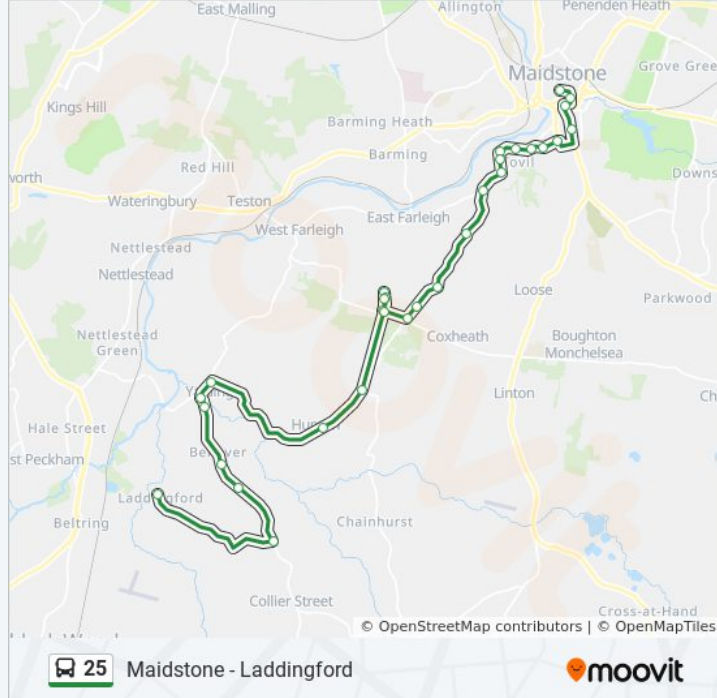

Wilson's Lane, Gallants Lane

Amshurst Villas, Gallants Lane

The Victoria, Gallants Lane

West Street, Hunton

Bensted Close, Hunton

War Memorial, Yalding

The George, Yalding

Lyngs Close, Yalding

Emmett Hill Lane, Benover

The Woolpack, Benover

Jarmons Lane, Collier Street

The Chequers, Laddingford

Direction: Maidstone

33 stops

[VIEW LINE SCHEDULE](#)

The George, Yalding

Lyngs Close, Yalding

Emmett Hill Lane, Benover

The Woolpack, Benover

Jarmons Lane, Collier Street

The Chequers, Laddingford

Post Office, Yalding

War Memorial, Yalding

Bensted Close, Hunton

West Street, Hunton

The Victoria, Gallants Lane

Amshurst Villas, Gallants Lane

Wilson's Lane, Gallants Lane

Amshurst Villas, Gallants Lane

The Victoria, Gallants Lane

Wilkins Corner, Dean Street

Deanview Estate, Dean Street

25 bus Time Schedule

Maidstone Route Timetable:

Sunday	Not Operational
Monday	6:53 AM - 12:12 PM
Tuesday	6:53 AM - 12:12 PM
Wednesday	6:53 AM - 12:12 PM
Thursday	6:53 AM - 12:12 PM
Friday	6:53 AM - 12:12 PM
Saturday	8:25 AM - 12:12 PM

25 bus Info

Direction: Maidstone

Stops: 33

Trip Duration: 43 min

Line Summary: