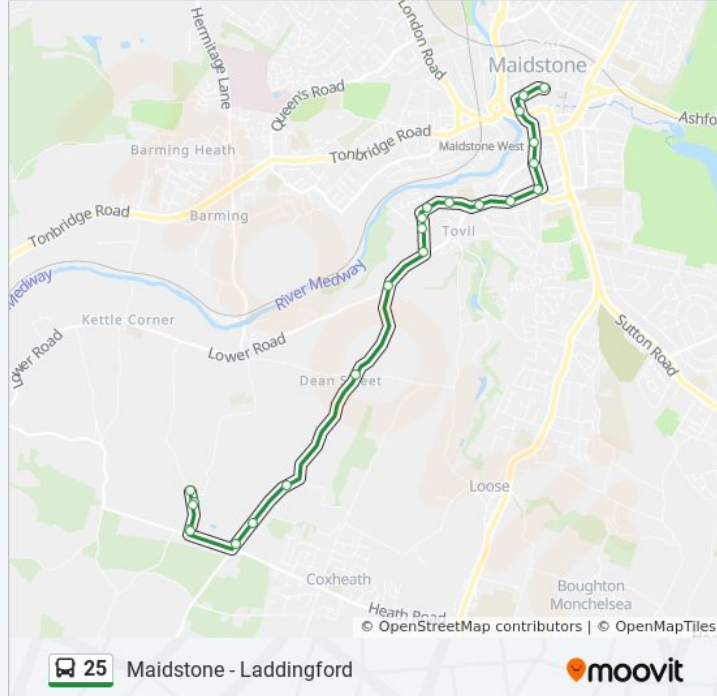

Direction: Hunton

23 stops

[VIEW LINE SCHEDULE](#)

- King Street, Maidstone
- Chequers Bus Station, Maidstone
- Lower Stone Street, Maidstone
- Waterloo Street, Maidstone
- Coombe Road, Maidstone
- Brenchley Road, Maidstone
- Courtenay Road, Tovil
- Beaconsfield Road, Tovil
- Launder Way, Tovil
- Tovil Green Court, Tovil
- Recycling Centre, Tovil
- Lower Road, Tovil
- Forge Lane, Dean Street
- The Horseshoes, Dean Street
- Deanview Estate, Dean Street
- Wilkins Corner, Dean Street
- The Victoria, Gallants Lane
- Amshurst Villas, Gallants Lane
- Wilsons Lane, Gallants Lane
- Amshurst Villas, Gallants Lane
- The Victoria, Gallants Lane
- West Street, Hunton

Trip Duration: 26 min

Line Summary:

Bensted Close, Hunton

Direction: Laddingford

30 stops

[VIEW LINE SCHEDULE](#)

- King Street, Maidstone
- Chequers Bus Station, Maidstone
- Lower Stone Street, Maidstone
- Waterloo Street, Maidstone
- Coombe Road, Maidstone
- Brenchley Road, Maidstone
- Courtenay Road, Tovil
- Beaconsfield Road, Tovil
- Launder Way, Tovil
- Tovil Green Court, Tovil
- Recycling Centre, Tovil
- Lower Road, Tovil
- Forge Lane, Dean Street
- The Horseshoes, Dean Street
- Deanview Estate, Dean Street
- Wilkins Corner, Dean Street
- The Victoria, Gallants Lane
- Amshurst Villas, Gallants Lane

25 bus Info

Direction: Maidstone

Stops: 33

Trip Duration: 43 min

Line Summary:

The Horseshoes, Dean Street

Forge Lane, Dean Street

Lower Road, Tovil

Hayle Road, Maidstone

College Avenue, Maidstone

Mill Street, Maidstone

Royal Star Arcade, Maidstone

King Street, Maidstone

25 bus time schedules and route maps are available in an offline PDF at moovitapp.com. Use the [Moovit App](#) to see live bus times, train schedule or subway schedule, and step-by-step directions for all public transit in London.