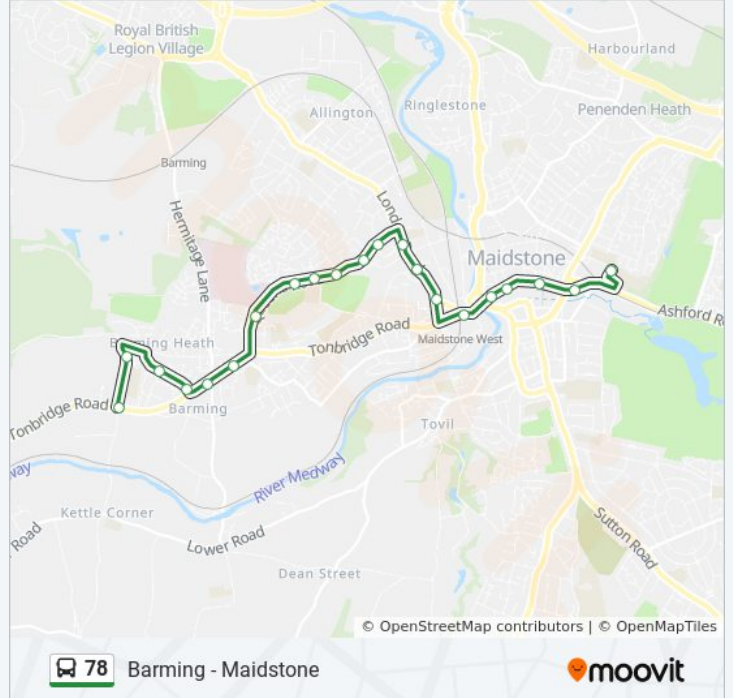

Barming - Maidstone

Get The App

The 78 bus line (Barming - Maidstone) has 2 routes. For regular weekdays, their operation hours are:
 (1) Barming: 11:10 AM - 12:40 PM (2) Maidstone: 9:37 AM - 10:37 AM
 Use the Moovit App to find the closest 78 bus station near you and find out when is the next 78 bus arriving.

- King Street, Maidstone
- Royal Star Arcade, Maidstone
- The Cannon, Maidstone
- Maidstone West Railway Station, Maidstone
- Rowland Close, Maidstone
- Charles Street, Maidstone
- St Michael's Junior School, Maidstone
- St Michael's Road, Upper Fant
- Upper Fant Road, Upper Fant
- Whitmore Street, Upper Fant
- Unicumes Lane, Upper Fant
- Milton Street, Maidstone
- Gatland Lane, Maidstone
- Ridgway, Maidstone
- Terminus Road, Maidstone
- Fountain Lane, Barming
- Beverley Road, Barming
- Glebe Lane, Barming
- The Bull, Barming
- The Redstart, Barming
- Beverley Road Shops, Barming

78 bus Info
Direction: Barming
Stops: 21
Trip Duration: 23 min
Line Summary:

Direction: Maidstone

20 stops

[VIEW LINE SCHEDULE](#)

- The Bull, Barming
- The Redstart, Barming
- Beverley Road Shops, Barming
- Beverley Road, Barming
- Fountain Lane, Barming
- Terminus Road, Maidstone
- Ridgway, Maidstone
- Gatland Lane, Maidstone
- Milton Street, Maidstone
- Unicumes Lane, Upper Fant
- Whitmore Street, Upper Fant
- Upper Fant Road, Upper Fant
- St Michael's Road, Upper Fant
- St Michael's Junior School, Maidstone
- Charles Street, Maidstone
- Rowland Close, Maidstone
- Rocky Hill, Maidstone
- The Cannon, Maidstone

78 bus Info

Direction: Maidstone

Stops: 20

Trip Duration: 23 min

Line Summary:

Royal Star Arcade, Maidstone

King Street, Maidstone

78 bus time schedules and route maps are available in an offline PDF at moovitapp.com. Use the [Moovit App](#) to see live bus times, train schedule or subway schedule, and step-by-step directions for all public transit in London.