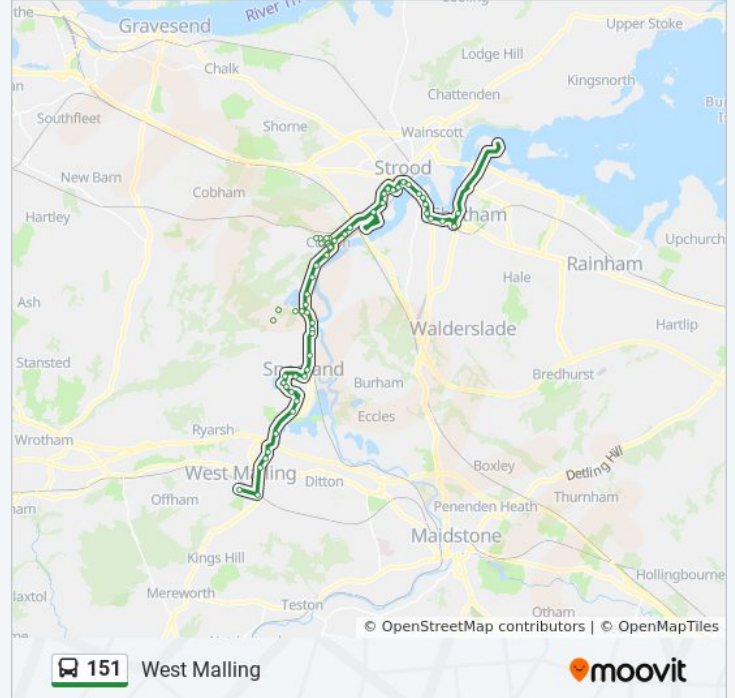

Trip Duration: 19 min

Line Summary:

Caf Offices, Kings Hill

Kimberly Clark, Kings Hill

King Hill, West Malling

Teston Road, St Leonards Street

Manor Park Country Park, St Leonards Street

High Street, West Malling

Direction: West Malling

55 stops

[VIEW LINE SCHEDULE](#)

Goldcrest Drive, St Marys Island

Haven Way, St Marys Island

Ship And Trades, Chatham Maritime

St George's Centre, Chatham Maritime

Dockyard Main Gate, Chatham