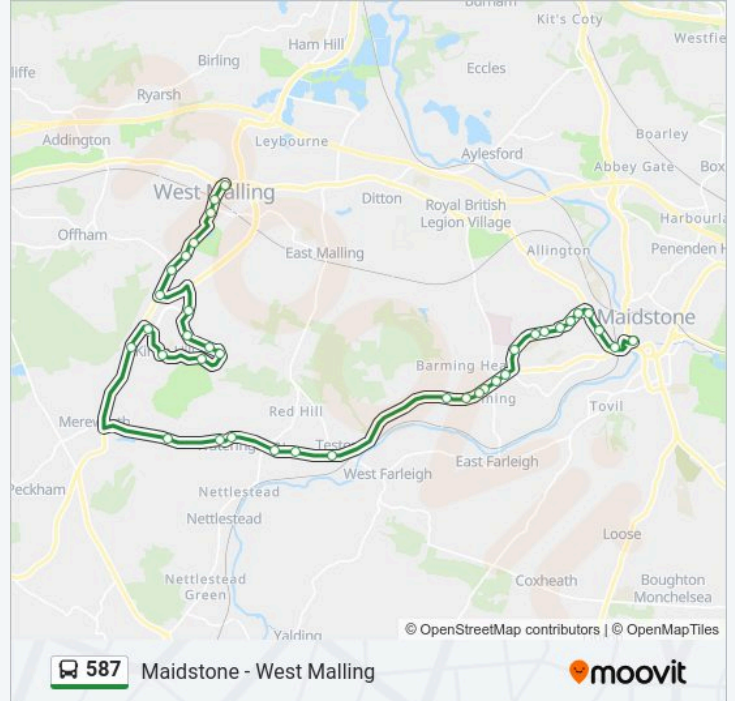

### Direction: Maidstone

37 stops

[VIEW LINE SCHEDULE](#)

- Town Hill Roundabout, West Malling
- Town Hill, West Malling
- High Street, West Malling
- Manor Park Country Park, St Leonards Street
- St Leonard's Street, St Leonards Street
- Teston Road, St Leonards Street
- King Hill, West Malling
- Tower View, Kings Hill
- Asda, Kings Hill
- Baxter Way, Kings Hill
- Bovarde Avenue, Kings Hill
- Melrose Avenue, Kings Hill
- Forest Way, Kings Hill
- Gibson Drive, Kings Hill
- Typhoon Road, Kings Hill
- Pizien Well Road, Wateringbury
- Old Road, Wateringbury
- Church, Wateringbury
- The Wateringbury, Wateringbury
- Valley Court, Teston
- The Street, Teston

### 587 bus Info

**Direction:** Maidstone

**Stops:** 37

**Trip Duration:** 53 min

**Line Summary:**

The Bull, Barming

Glebe Lane, Barming

Beverley Road, Barming

Beverley Road, Barming

Fountain Lane, Barming

St Andrew's Church, Barming

Bramble Close, Maidstone

Malling Terrace, Maidstone

Saxon Mews, Maidstone

Warden Close, Maidstone

Court Drive, Maidstone

Queen's Avenue, Maidstone

Somerfield Hospital, Maidstone

Bower Mount Road, Maidstone

Rocky Hill, Maidstone

The Cannon, Maidstone

**Direction: West Malling**

38 stops

[VIEW LINE SCHEDULE](#)