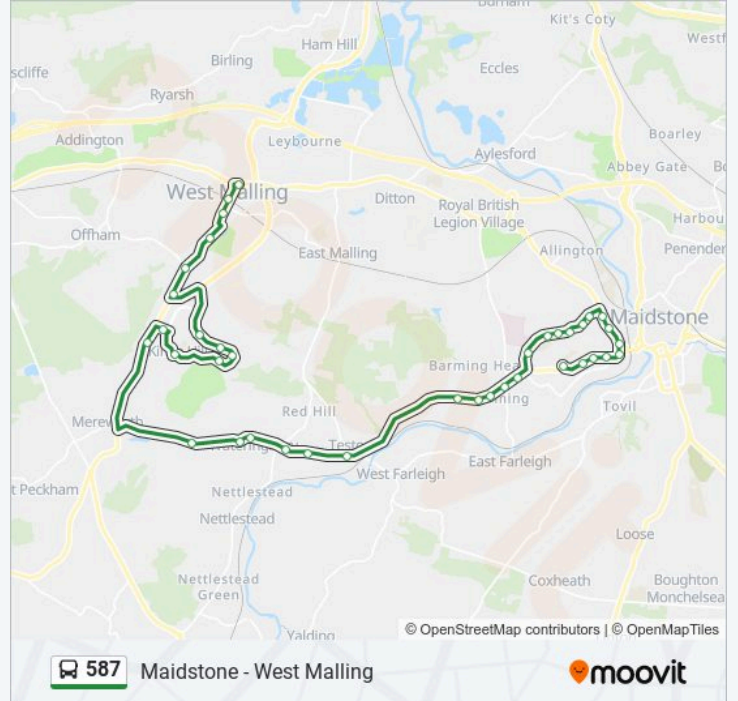

### Direction: Maidstone

37 stops

[VIEW LINE SCHEDULE](#)

- Town Hill Roundabout, West Malling
- Town Hill, West Malling
- High Street, West Malling
- Manor Park Country Park, St Leonards Street
- St Leonard's Street, St Leonards Street
- Teston Road, St Leonards Street
- King Hill, West Malling
- Tower View, Kings Hill
- Asda, Kings Hill
- Baxter Way, Kings Hill
- Bovarde Avenue, Kings Hill
- Melrose Avenue, Kings Hill
- Forest Way, Kings Hill
- Gibson Drive, Kings Hill
- Typhoon Road, Kings Hill
- Pizien Well Road, Wateringbury
- Old Road, Wateringbury
- Church, Wateringbury
- The Wateringbury, Wateringbury
- Valley Court, Teston
- The Street, Teston

Queen's Avenue, Maidstone

Somerfield Hospital, Maidstone

Bower Mount Road, Maidstone

Rocky Hill, Maidstone

The Cannon, Maidstone

**Direction: West Malling**

38 stops

[VIEW LINE SCHEDULE](#)

**587 bus Info**

**Direction:** West Malling

**Stops:** 38

**Trip Duration:** 55 min

**Line Summary:**

Bramble Close, Maidstone

St Andrew's Church, Barming

Fountain Lane, Barming

King Hill, West Malling

Teston Road, St Leonards Street

Manor Park Country Park, St Leonards Street

High Street, West Malling

Town Hill, West Malling

Town Hill Roundabout, West Malling

587 bus time schedules and route maps are available in an offline PDF at [moovitapp.com](https://moovitapp.com). Use the Moovit App to see live bus times, train schedule or subway schedule, and step-by-step directions for all public transit in London.