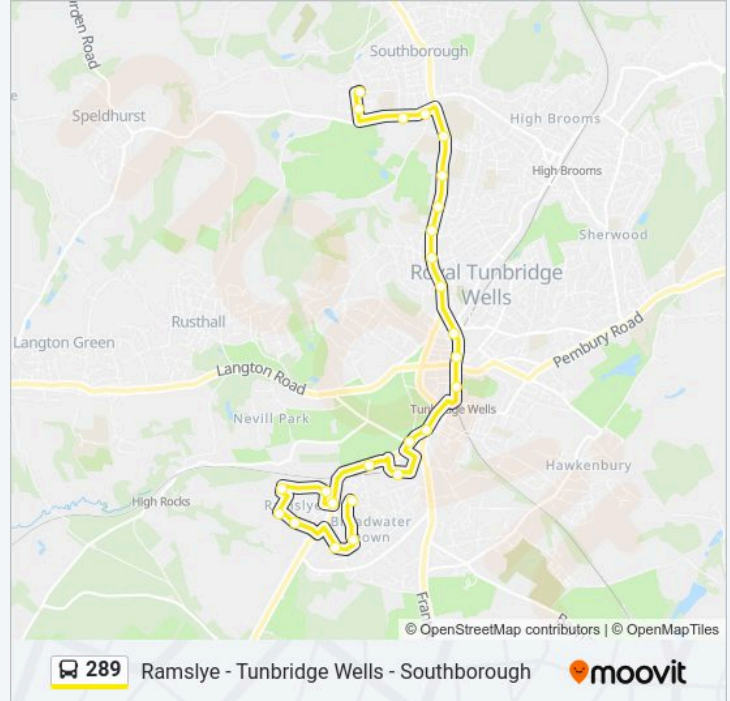

Direction: Showfields

Stops: 19

Trip Duration: 20 min

Line Summary:

Old West Station Sainsbury'S, Showfields

Direction: Southborough

25 stops

[VIEW LINE SCHEDULE](#)

289 bus Info

Direction: Southborough

Stops: 25

Trip Duration: 30 min

Line Summary:

East Cliff Road, St Johns

Ta Centre, St Johns

Southfields Park, St Johns

Charles Street, Southborough

Prospect Road, Southborough

Bright Ridge, Southborough

Broomhill Park Road, Southborough

Direction: Tunbridge Wells

15 stops

[VIEW LINE SCHEDULE](#)

Broomhill Park Road, Southborough