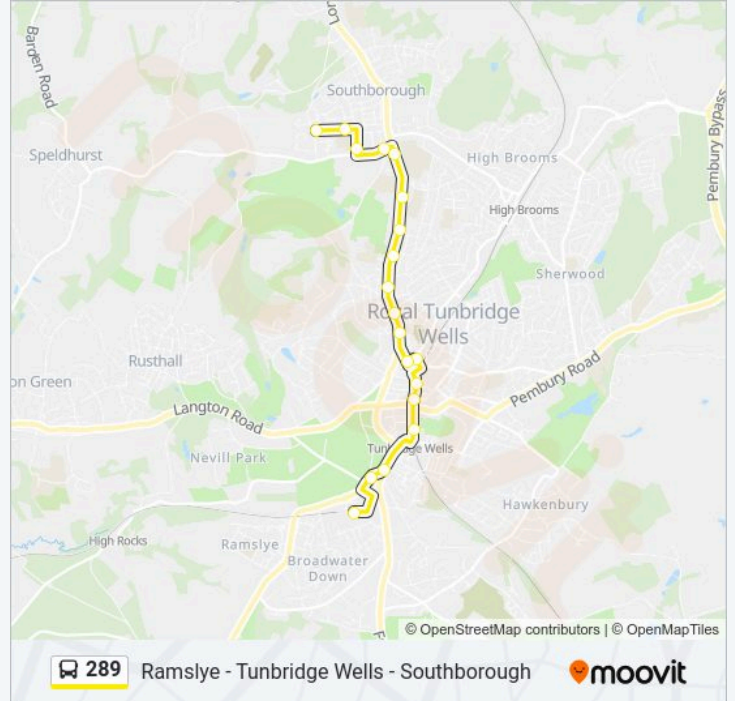

The Pantiles, Tunbridge Wells

289 bus Time Schedule

Showfields Route Timetable:

Sunday	Not Operational
Monday	12:00
Tuesday	12:00
Wednesday	12:00
Thursday	12:00
Friday	12:00
Saturday	Not Operational

289 bus Info

Direction: Showfields

Stops: 19

Trip Duration: 20 min

Line Summary:

Old West Station Sainsbury'S, Showfields

Direction: Southborough

25 stops

[VIEW LINE SCHEDULE](#)

289 bus Info

Direction: Southborough

Stops: 25

Trip Duration: 30 min

Line Summary:

East Cliff Road, St Johns

Ta Centre, St Johns

Southfields Park, St Johns