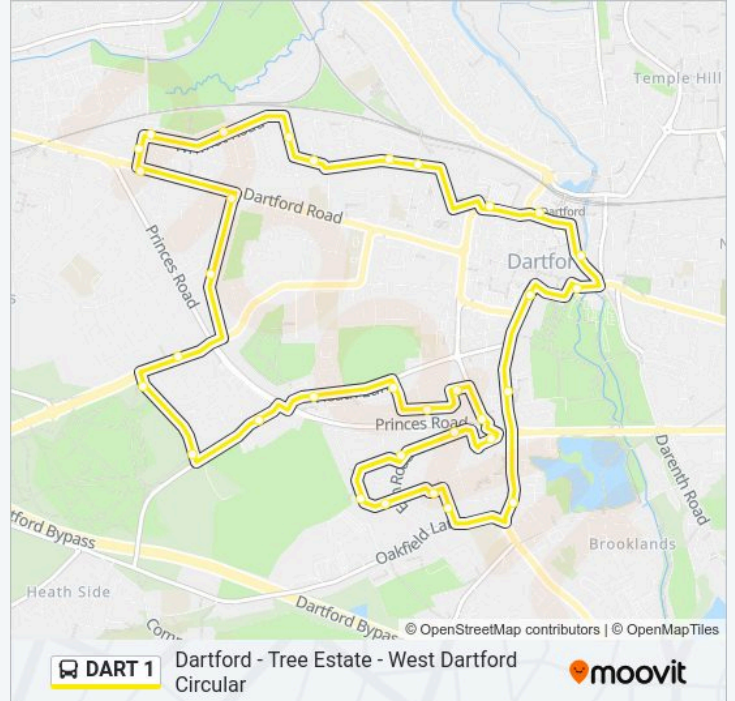

**Direction: Dartford**

34 stops

[VIEW LINE SCHEDULE](#)

Lowfield Street, Dartford

Cranford Road, Dartford

The Orange Tree, Dartford

Cedar Road, Dartford

Hazel Road, Dartford

**DART 1 bus Info****Direction:** Dartford**Stops:** 34**Trip Duration:** 30 min**Line Summary:**

Maiden Lane

Maiden Lane, Dartford

Whitehill Road, Dartford

Wilmot Road, Dartford

Stanham Road, Dartford

Firmin Road, Dartford

Hallford Way, Dartford

King Edward Avenue, Dartford

Pizza Hut

Home Gardens, Dartford

Hanau Bridge (G)

Holy Trinity Church, Dartford

Lowfield Street, Dartford

DART 1 bus time schedules and route maps are available in an offline PDF at [moovitapp.com](https://moovitapp.com). Use the Moovit App to see live bus times, train schedule or subway schedule, and step-by-step directions for all public transit in London.

© 2024 Moovit - All Rights Reserved