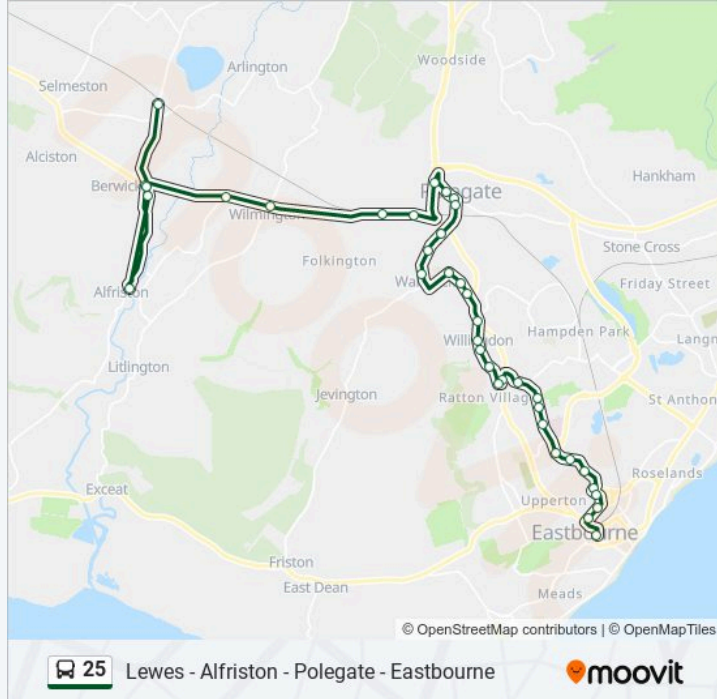

25 bus Info

Direction: Berwick

Stops: 37

Trip Duration: 38 min

Line Summary:

Glen Close, Wannock

Farmlands Way, Polegate

Wannock Road Recreation Ground, Polegate

Railway Station, Polegate

High Street, Polegate

Victoria Road, Polegate

Cophall Roundabout, Polegate

Gainsborough Lane, Polegate

Folkington Road, Polegate

Thornwell Road, Wilmington

Milton Gate, Milton Street

Drusillas Corner, Berwick

Drusillas Zoo Park, Berwick

Coach Park, Alfriston

Drusillas Corner, Berwick

Railway Station, Berwick

Direction: Eastbourne Town Centre

58 stops

[VIEW LINE SCHEDULE](#)

Railway Station, Lewes

Southover Road, Lewes

Fisher Street, Lewes

West Street, Lewes

School Hill Bottom, Lewes

Tesco Filling Station, Lewes

Roundabout, Beddingham

The Spinneys, South Malling