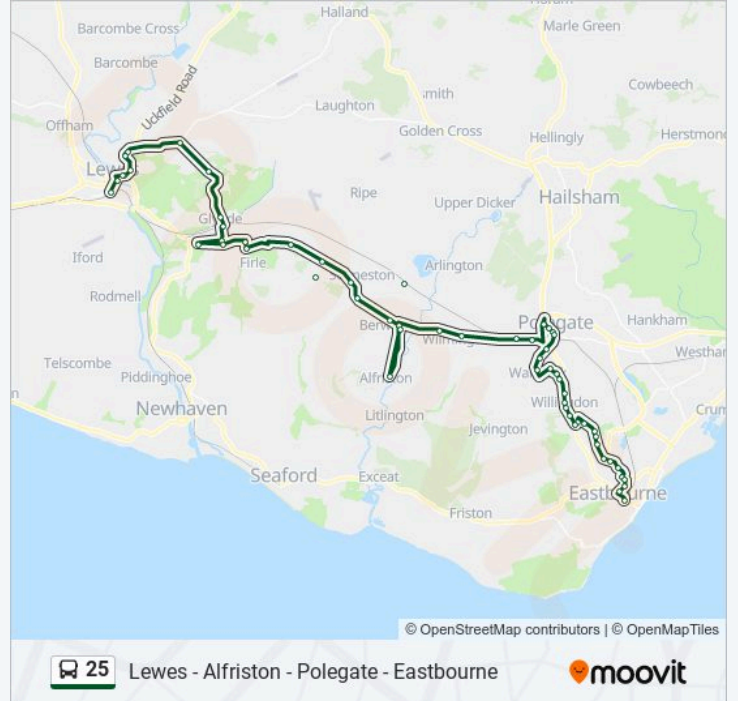

Chalk Farm Hotel, Willingdon

Coopers Hill, Willingdon

Post Office, Lower Willingdon

Tott Yew Road, Lower Willingdon

Broad Road, Lower Willingdon

Glen Close, Wannock

Farmlands Way, Polegate

Wannock Road Recreation Ground, Polegate

Railway Station, Polegate

High Street, Polegate

Victoria Road, Polegate

Cophall Roundabout, Polegate

Gainsborough Lane, Polegate

Folkington Road, Polegate

Thornwell Road, Wilmington

Milton Gate, Milton Street

Drusillas Corner, Berwick

Drusillas Zoo Park, Berwick

Coach Park, Alfriston

Drusillas Corner, Berwick

Railway Station, Berwick

Crossroads, Berwick

Alciston Road, Alciston

The Barley Mow, Selmeston

Charleston, Selmeston

Charleston Farmhouse, Selmeston

Firle Road, Firle

Firle Park Gates, Firle

Firle Bostal, Firle

Preston Court Farm, Beddingham

Roundabout, Beddingham

Lacys Hill, Glynde