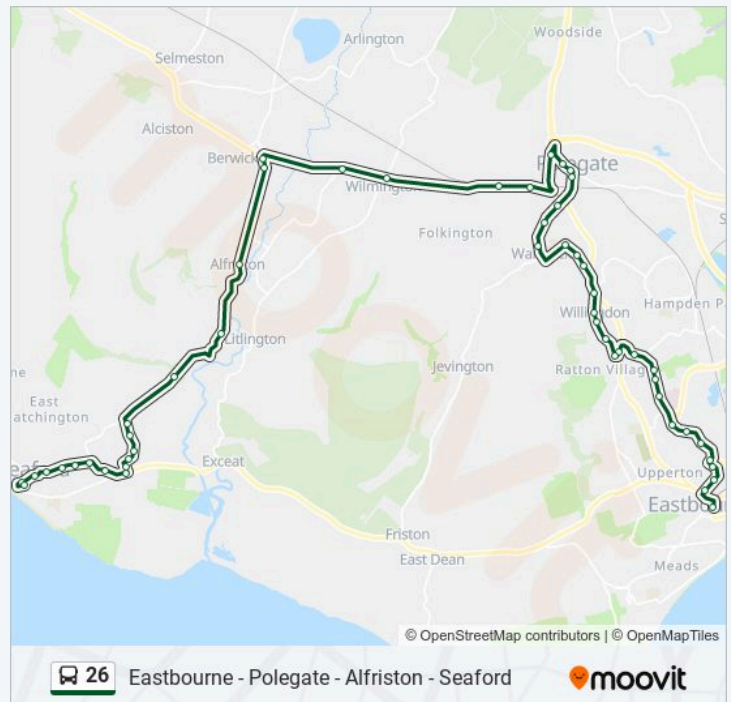

Broad Road, Lower Willingdon

Glen Close, Wannock

Farmlands Way, Polegate

Wannock Road Recreation Ground, Polegate

Railway Station, Polegate

High Street, Polegate

26 bus Time Schedule

Seaford Route Timetable:

Sunday	10:00 - 16:00
Monday	Not Operational
Tuesday	Not Operational
Wednesday	Not Operational
Thursday	Not Operational
Friday	Not Operational
Saturday	Not Operational

26 bus Info

Direction: Seaford

Stops: 51

Trip Duration: 44 min

Line Summary:

Victoria Road, Polegate

Cophall Roundabout, Polegate

Gainsborough Lane, Polegate

Folkington Road, Polegate

Thornwell Road, Wilmington

Milton Gate, Milton Street

Drusillas Corner, Berwick

Drusillas Zoo Park, Berwick

Waterloo Square, Alfriston

Frog Firle Youth Hostel, Alfriston

High And Over Car Park, Alfriston

Hastings Avenue, Seaford

Millberg Road, Seaford

Bodiam Close, Seaford