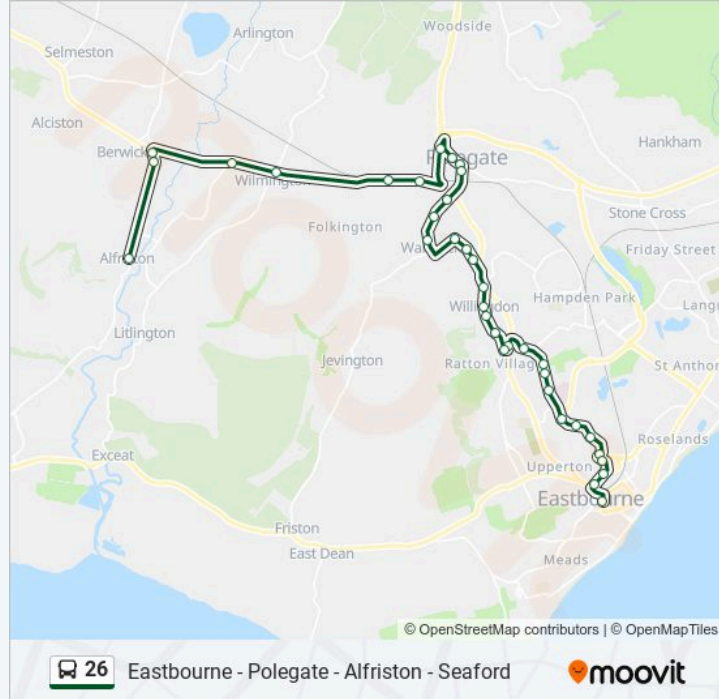

Railway Station, Polegate

High Street, Polegate

Victoria Road, Polegate

Cophall Roundabout, Polegate

Gainsborough Lane, Polegate

Folkington Road, Polegate

Thornwell Road, Wilmington

Milton Gate, Milton Street

Drusillas Corner, Berwick

Drusillas Zoo Park, Berwick

Waterloo Square, Alfriston

Direction: Eastbourne Town Centre

50 stops

[VIEW LINE SCHEDULE](#)

Morrisons, Seaford

Library, Seaford

War Memorial, Seaford

Southdown Road, Seaford

Downs Road, Seaford

Sutton Corner, Seaford

Manor Road, Seaford

Walmer Road, Seaford

Romney Close, Seaford

Bodiam Close, Seaford

Trip Duration: 44 min

Line Summary:

Victoria Road, Polegate

Cophall Roundabout, Polegate

Gainsborough Lane, Polegate

Folkington Road, Polegate

Thornwell Road, Wilmington

Milton Gate, Milton Street