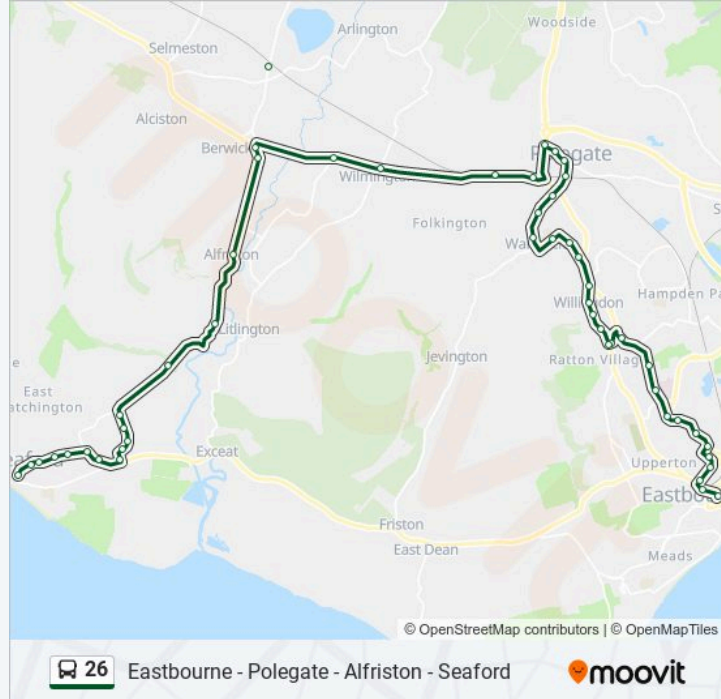

Milton Gate, Milton Street

Thornwell Road, Wilmington

Folkington Road, Polegate

Gainsborough Lane, Polegate

Cophall Roundabout, Polegate

Victoria Road, Polegate

High Street, Polegate

Railway Station, Polegate

Burton Road, Upperton

King's Avenue, Upperton

St Thomas A Becket School, Upperton

Enys Road, Upperton

The Hawthorns, Upperton

Eversfield Road, Eastbourne

Upperton Gardens, Eastbourne

Railway Station, Eastbourne Town Centre

Cornfield Road, Eastbourne Town Centre

Direction: Seaford

51 stops

[VIEW LINE SCHEDULE](#)

Gildredge Road, Eastbourne Town Centre

Upperton Gardens, Eastbourne

Eversfield Road, Eastbourne

The Hawthorns, Upperton

Trip Duration: 44 min

Line Summary:

Victoria Road, Polegate

Cophall Roundabout, Polegate

Gainsborough Lane, Polegate

Folkington Road, Polegate

Thornwell Road, Wilmington

Milton Gate, Milton Street