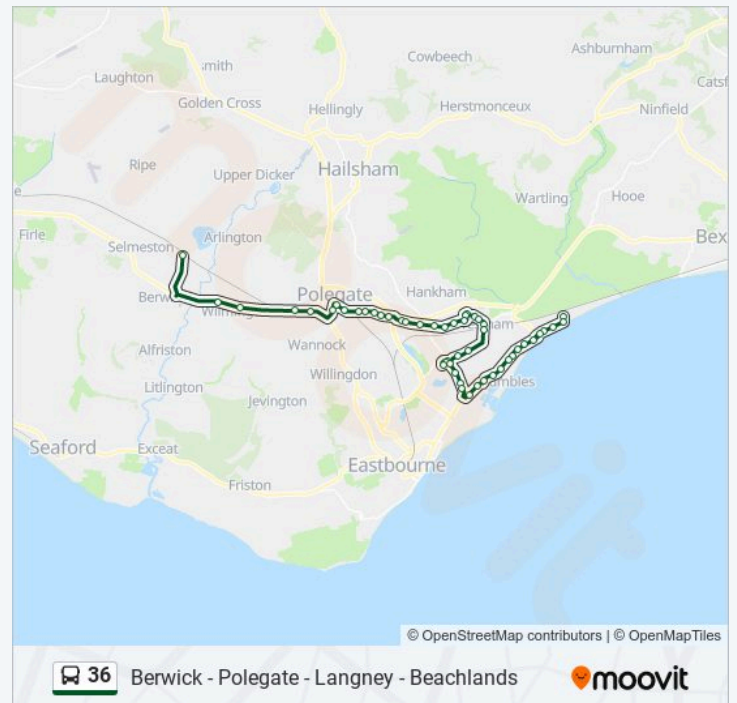

Richmond Road, Pevensey Bay

Seaville Drive, Pevensey Bay

Bay Avenue, Pevensey Bay

Pebble Road, Pevensey Bay

Marine Avenue, Beachlands

The Square, Beachlands

Direction: Berwick

50 stops

36 bus Info

Direction: Berwick

Stops: 50

Trip Duration: 44 min

Line Summary:

Oaklands, Westham

Gallows Lane, Westham

Mill View Close, Westham

Shepham Lane, Polegate

Levett Road, Polegate

Porters Way, Polegate

School Lane, Polegate

Railway Station, Polegate

Gainsborough Lane, Polegate

Folkington Road, Polegate

Thornwell Road, Wilmington