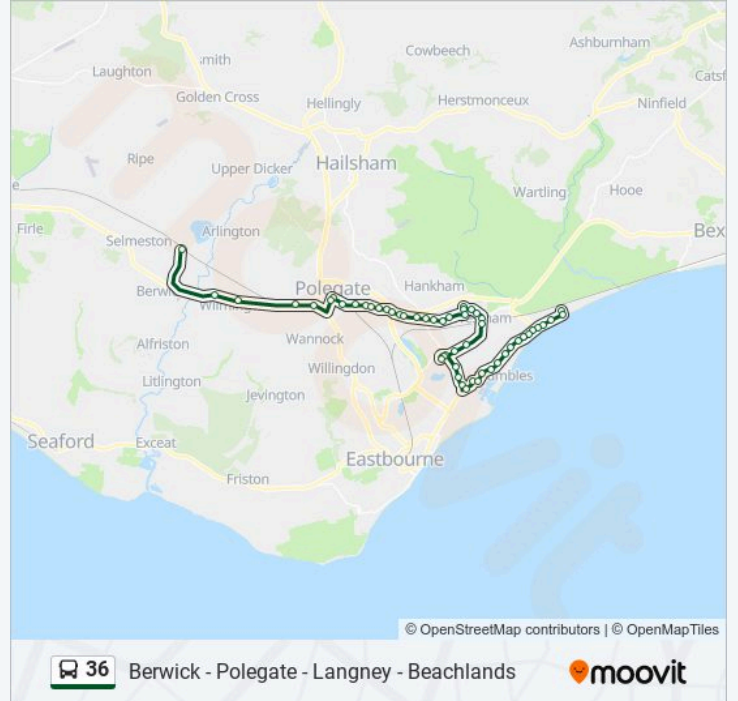

36 bus Info

Direction: Beachlands

Stops: 53

Trip Duration: 39 min

Line Summary:

Gallows Lane Roundabout, Westham

Oaklands, Westham

Hankham Hall Road, Westham

Richmond Road, Pevensey Bay

Seaville Drive, Pevensey Bay

Bay Avenue, Pevensey Bay

Pebble Road, Pevensey Bay

Marine Avenue, Beachlands

The Square, Beachlands

Direction: Berwick

50 stops

36 bus Info

Direction: Berwick

Stops: 50

Trip Duration: 44 min

Line Summary:

Oaklands, Westham

Gallows Lane, Westham

Mill View Close, Westham