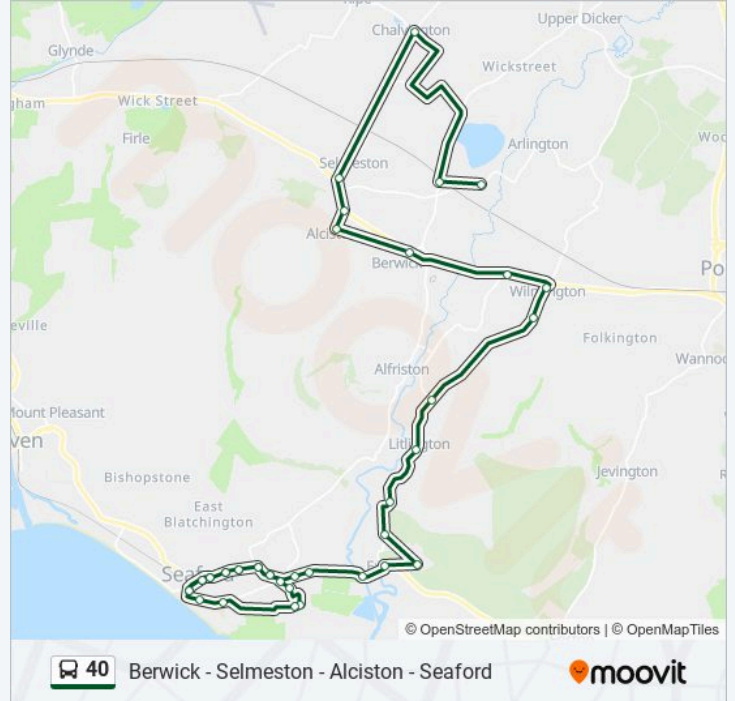

Crossroads, Berwick

The Rose Cottage Inn, Alciston

Alciston Road, Alciston

Village Hall, Selmeston

Lovers Corner, Chalvington

Railway Station, Berwick

Chilver Bridge, Arlington

Direction: Berwick

35 stops

[VIEW LINE SCHEDULE](#)

Morrisons, Seaford

Library, Seaford

War Memorial, Seaford

Southdown Road, Seaford

Downs Road, Seaford

Sutton Corner, Seaford

40 bus Info

Direction: Berwick

Stops: 35

Trip Duration: 48 min

Line Summary:

Seaford Head Lower School, Seaford

The Steyne, Seaford

Morrisons, Seaford