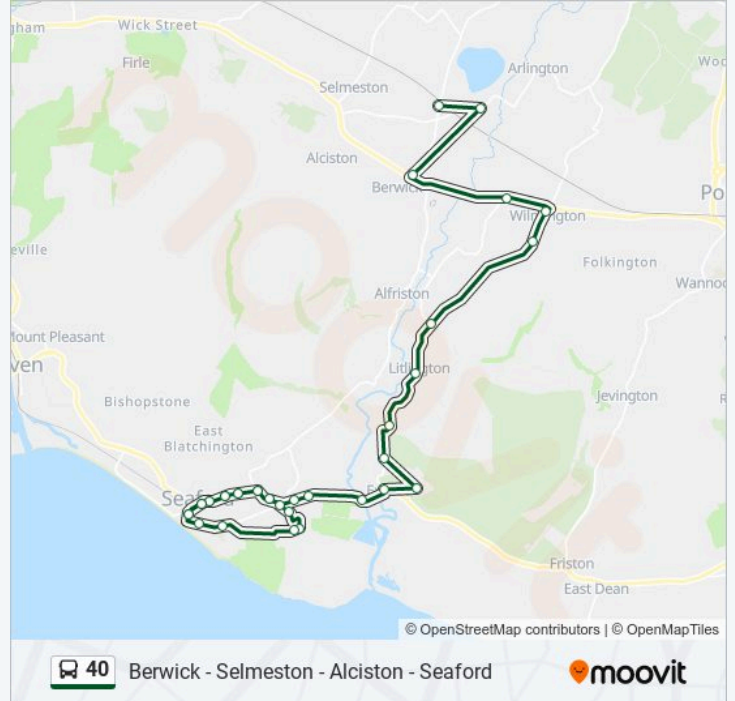

Library, Seaford

War Memorial, Seaford

Southdown Road, Seaford

Downs Road, Seaford

Sutton Corner, Seaford

Manor Road, Seaford

Chyngton Gardens, Seaford

Chyngton Lane, Seaford

Cuckmere Inn, Exceat

Seven Sisters Park Centre, Exceat

Pond, Westdean

Friston Forest Car Park, Westdean

Charleston Manor, Litlington

Tea Gardens And Nursery, Litlington

Lullington Corner, Lullington Court

Priory, Wilmington

Long Man Inn, Wilmington

Milton Gate, Milton Street

Crossroads, Berwick

Chilver Bridge, Arlington

Railway Station, Berwick

40 Berwick - Selmeston - Alciston - Seaford

Direction: Seaford

36 stops

[VIEW LINE SCHEDULE](#)

Railway Station, Berwick

Lovers Corner, Chalvington

Village Hall, Selmeston

Alciston Road, Alciston

The Rose Cottage Inn, Alciston

40 bus Time Schedule

Seaford Route Timetable: