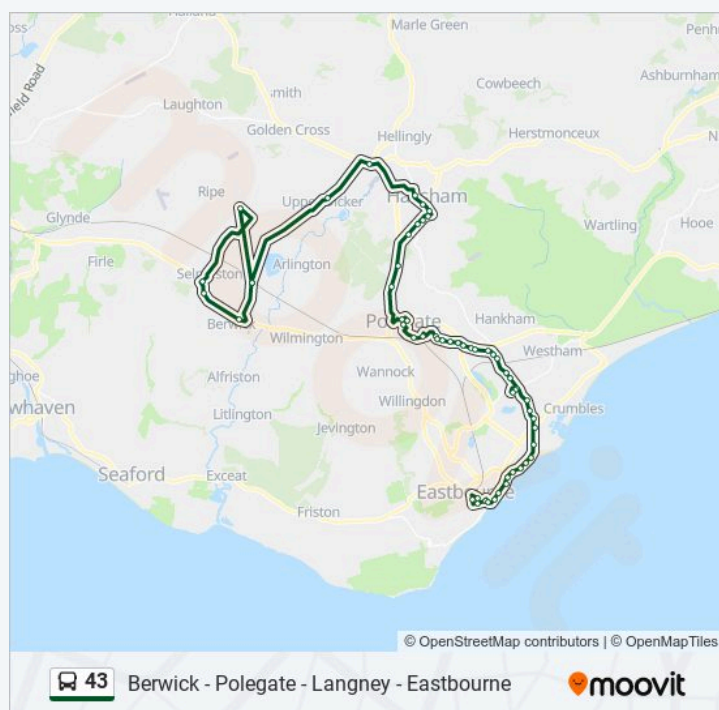

Romney Road, Polegate

Glynleigh Drive, Polegate

Shepham Lane, Polegate

Downley, Dittons

Chaucer Industrial Estate, Dittons

Dittons Farm, Dittons

Nursery, Dittons

### 43 bus Info

**Direction:** Eastbourne Town Centre

**Stops:** 56

**Trip Duration:** 77 min

**Line Summary:**

Bluebell Barn, Dittons

Arun Way, Stone Cross

The Crossways, Stone Cross