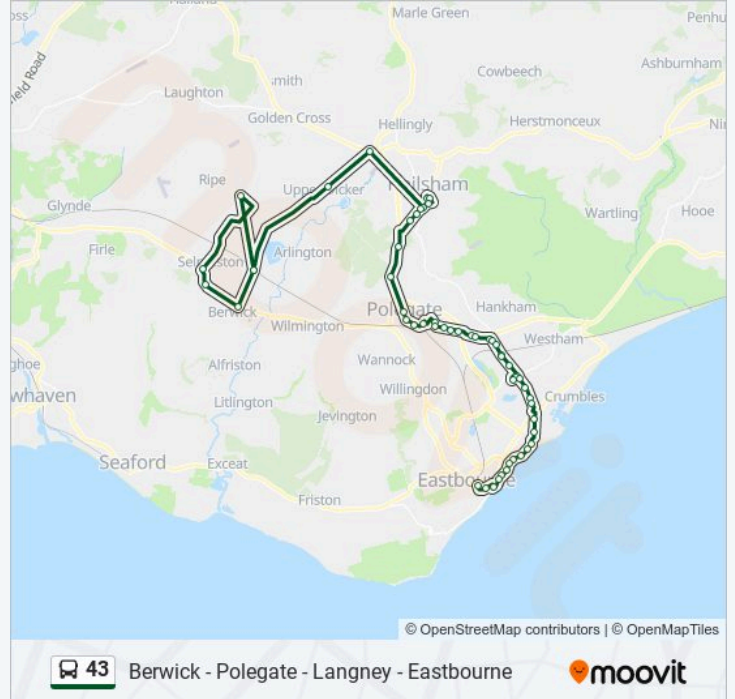

**Direction: Berwick**

54 stops

[VIEW LINE SCHEDULE](#)

Cornfield Road, Eastbourne Town Centre

Trinity Place, Eastbourne Town Centre

Pier, Eastbourne

Marine Road, Eastbourne

St Aubyn's Road, Eastbourne

**43 bus Info**

**Direction:** Berwick

**Stops:** 54

**Trip Duration:** 68 min

**Line Summary:**

Oak Tree Lane, Langney  
Larkspur Drive, Shinewater  
Patcham Mill Road, Stone Cross  
The Red Lion, Stone Cross  
The Crossways, Stone Cross  
Arun Way, Stone Cross  
Bluebell Barn, Dittons  
Dittons Farm, Dittons  
Chaucer Industrial Estate, Dittons  
Downley, Dittons  
Shepham Lane, Polegate  
Glynleigh Drive, Polegate  
Romney Road, Polegate  
Porters Way, Polegate  
School Lane, Polegate  
Oakleaf Drive, Polegate  
Natewood, Coppards  
Woodside Hall, Coppards  
Ingrams Way, Hailsham  
Ropemaker Park, Hailsham  
Gordon Road, Hailsham  
Tesco, Hailsham  
High Street, Hailsham  
Police Station, Hailsham  
Church, Hailsham  
Baptist Chapel, Lower Dicker  
Village Shop, Upper Dicker  
Railway Station, Berwick  
Crossroads, Berwick  
Alciston Road, Alciston  
Village Hall, Selmeston  
Lovers Corner, Chalvington

Railway Station, Berwick

### Direction: Eastbourne Town Centre

56 stops

[VIEW LINE SCHEDULE](#)

Railway Station, Berwick

Lovers Corner, Chalvington

Village Hall, Selmeston

Alciston Road, Alciston

Crossroads, Berwick