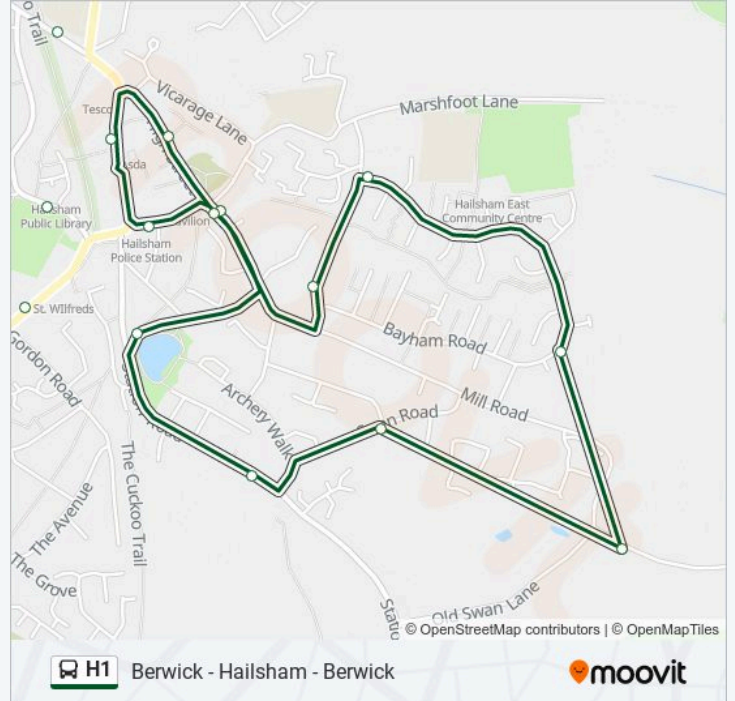

Stops: 13

Trip Duration: 19 min

Line Summary:

Direction: Hailsham

28 stops

[VIEW LINE SCHEDULE](#)

Railway Station, Berwick

Milton Gate, Milton Street

H1 bus Info

Direction: Hailsham

Stops: 28

Trip Duration: 20 min

Line Summary:

Greenwich Road, Hailsham

Merlin Court, Hailsham

Lion House, Hailsham

Bowley Road, Hailsham

Swan Road, Hailsham

Bell Banks Road, Hailsham

Vicarage Road, Hailsham

Police Station, Hailsham

Tesco, Hailsham

High Street, Hailsham

H1 bus time schedules and route maps are available in an offline PDF at moovitapp.com. Use the Moovit App to see live bus times, train schedule or subway schedule, and step-by-step directions for all public transit in London.

© 2024 Moovit - All Rights Reserved