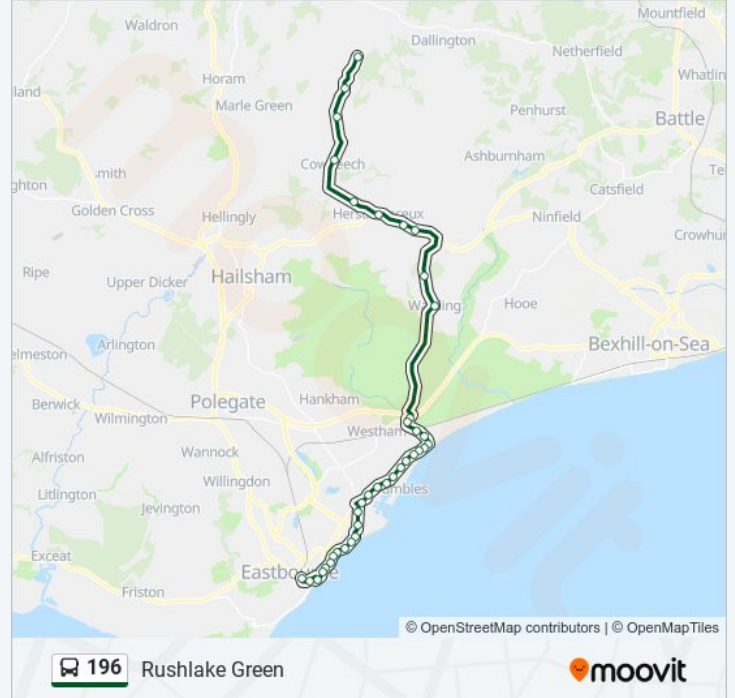

38 stops

[VIEW LINE SCHEDULE](#)

Cornfield Road, Eastbourne Town Centre

Trinity Place, Eastbourne Town Centre

Pier, Eastbourne

Marine Road, Eastbourne

St Aubyn's Road, Eastbourne

Cambridge Road, Eastbourne

Trip Duration: 43 min

Line Summary:

Ramsay Way, Langney Point

Langney Green, Langney

Asda, Langney

Tanbridge Road, Langney

Pacific House, Langney

Old Martello Road, Langney

Level Crossing, Pevensey

Church Lane, Pevensey

Pevensey Roundabout, Pevensey

The Lamb Inn, Wartling

Herstmonceux Castle, Wartling

Post Office, Windmill Hill

Victoria Road, Windmill Hill

The Brewers Arms, Herstmonceux

Chilsham Lane, Stunts Green

Hammer Lane, Cowbeech

Morgans Farm, Foul Mile

Little Bathurst Cottages, Rushlake Green

Post Office, Rushlake Green

196 bus time schedules and route maps are available in an offline PDF at moovitapp.com. Use the [Moovit App](#) to see live bus times, train schedule or subway schedule, and step-by-step directions for all public transit in London.