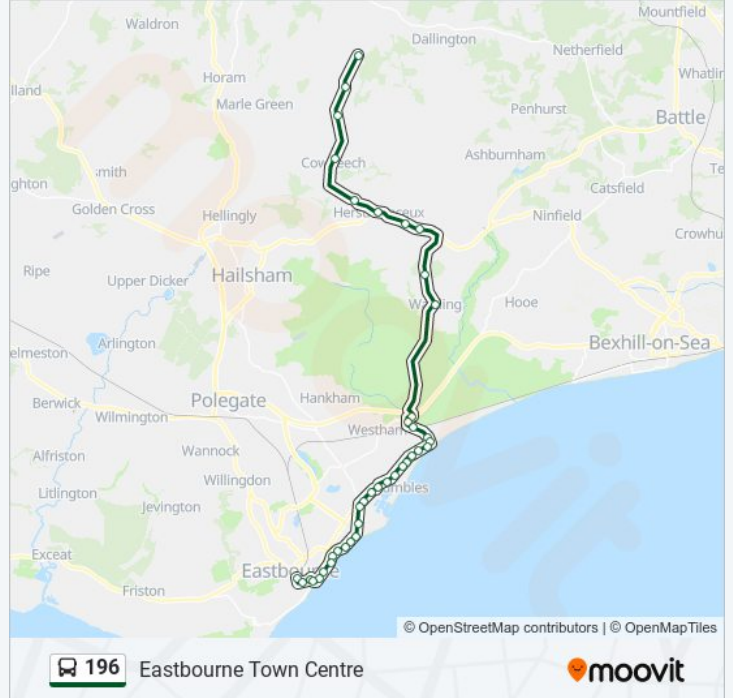

196 bus Info

Direction: Eastbourne Town Centre

Stops: 39

Trip Duration: 48 min

Line Summary:

Tanbridge Road, Langney

Asda, Langney

Langney Green, Langney

Marine Road, Eastbourne

Pier, Eastbourne

Burlington Road, Eastbourne

Trinity Place, Eastbourne Town Centre

Memorial Roundabout, Eastbourne Town Centre

Gildredge Road, Eastbourne Town Centre

Direction: Rushlake Green

38 stops

[VIEW LINE SCHEDULE](#)

Cornfield Road, Eastbourne Town Centre

Trinity Place, Eastbourne Town Centre

Pier, Eastbourne

Marine Road, Eastbourne

St Aubyn's Road, Eastbourne

Cambridge Road, Eastbourne

Trip Duration: 43 min

Line Summary:

Ramsay Way, Langney Point

Langney Green, Langney

Asda, Langney

Tanbridge Road, Langney

Pacific House, Langney

Old Martello Road, Langney