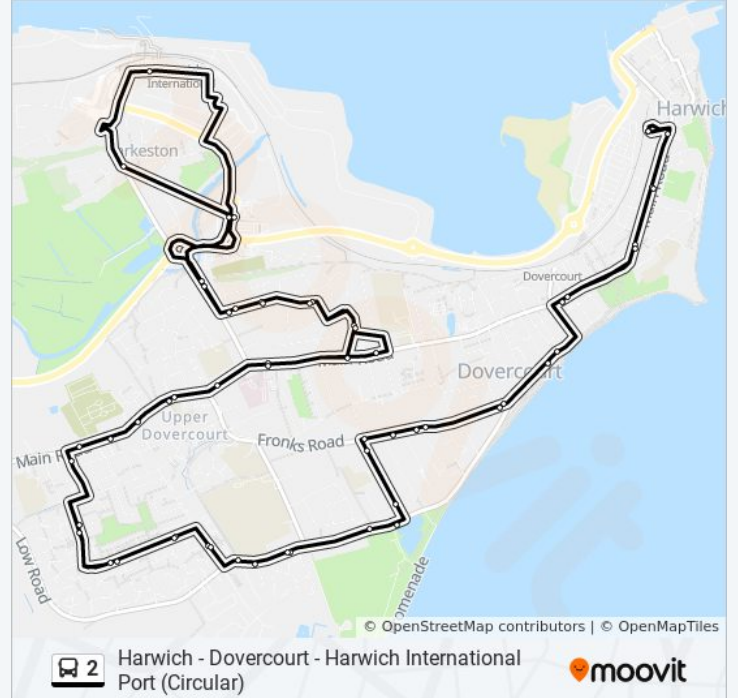

Harcourt Avenue, Upper Dovercourt

The Vineway, Dovercourt

The Ridgeway, Dovercourt

Highfield Avenue, Dovercourt

Dovercourt Hospital, Upper Dovercourt

Dovercourt Church, Upper Dovercourt

Bird In Hand, Upper Dovercourt

Wick Lane Stores, Upper Dovercourt

Seafield Road, Upper Dovercourt

St Michael'S, Upper Dovercourt

Fronk's Avenue, Upper Dovercourt

Minesweepers Memorial, Dovercourt

Cliff Road, Dovercourt

High Street, Dovercourt

Barrack Lane, Harwich

Mayflower Avenue, Harwich

Lighthouse, Harwich

Railway Station, Harwich

Direction: Parkeston

30 stops

[VIEW LINE SCHEDULE](#)

Railway Station, Harwich

Mayflower Avenue, Harwich

Barrack Lane, Harwich

High Street, Dovercourt

Cliff Road, Dovercourt

Minesweepers Memorial, Dovercourt

Fronk's Avenue, Upper Dovercourt

St Michael'S, Upper Dovercourt

The Drive, Upper Dovercourt