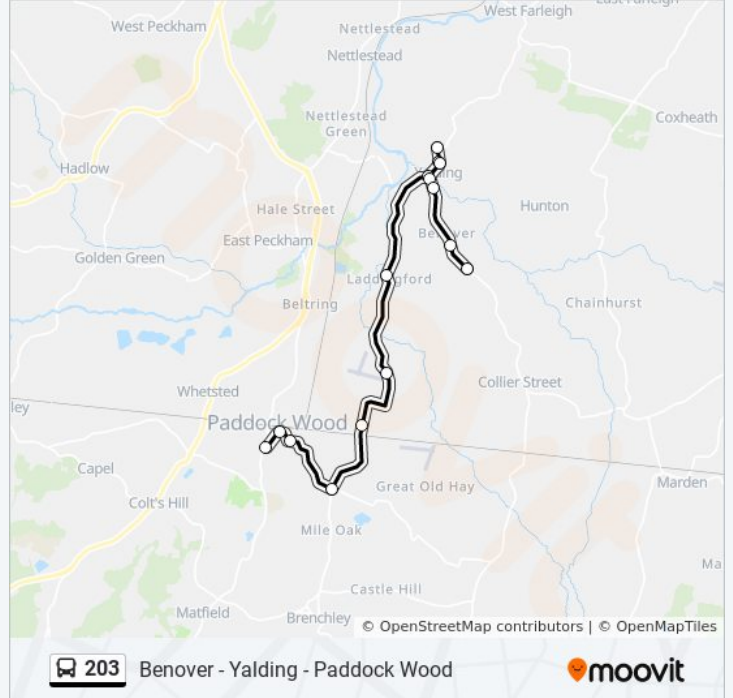

Use the Moovit App to find the closest 203 bus station near you and find out when is the next 203 bus arriving.

Direction: Benover

15 stops

[VIEW LINE SCHEDULE](#)

Commercial Road, Paddock Wood
Waitrose, Paddock Wood
St Andrews Road, Paddock Wood
Pearsons Green Road, Paddock Wood
Five Furlongs Caravan Park, Paddock Wood
Pikefish Lane, Paddock Wood
The Chequers, Laddingford
Post Office, Yalding
War Memorial, Yalding
Medway Avenue, Yalding
War Memorial, Yalding
The George, Yalding
Lyngs Close, Yalding
Emmett Hill Lane, Benover
The Woolpack, Benover

203 bus Time Schedule

Benover Route Timetable:

Sunday	Not Operational
Monday	Not Operational
Tuesday	Not Operational
Wednesday	12:50 PM
Thursday	Not Operational
Friday	Not Operational
Saturday	Not Operational

203 bus Info

Direction: Benover

Stops: 15

Trip Duration: 26 min

Line Summary:

Direction: Paddock Wood

15 stops

[VIEW LINE SCHEDULE](#)

203 bus Info

Direction: Paddock Wood

Stops: 15

Trip Duration: 25 min

Line Summary:

203 bus time schedules and route maps are available in an offline PDF at moovitapp.com. Use the [Moovit App](#) to see live bus times, train schedule or subway schedule, and step-by-step directions for all public transit in London.