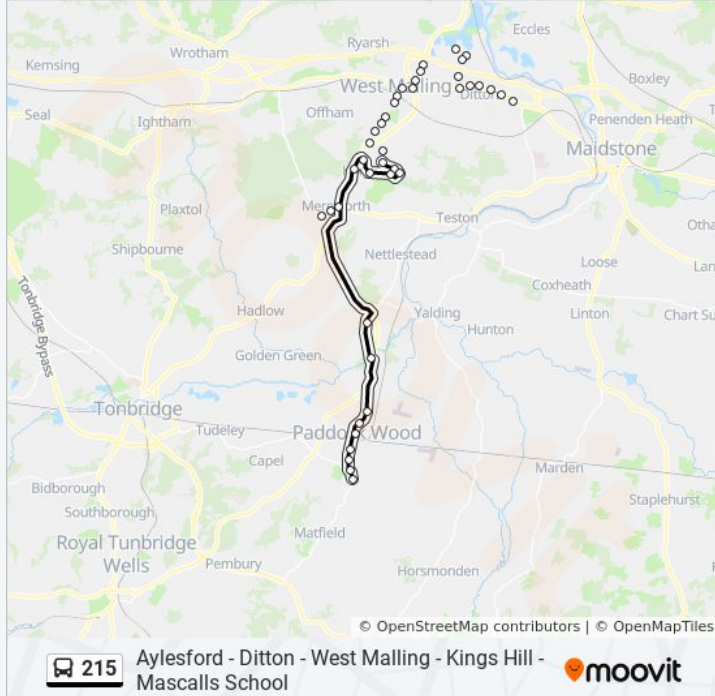

St Leonard's Street, St Leonards Street

Teston Road, St Leonards Street

King Hill, West Malling

Tower View, Kings Hill

Asda, Kings Hill

Baxter Way, Kings Hill

Bovarde Avenue, Kings Hill

Melrose Avenue, Kings Hill

Forest Way, Kings Hill

Gibson Drive, Kings Hill

Typhoon Road, Kings Hill

Church, Mereworth

Filling Station, Mereworth

School, Mereworth

Seven Mile Lane, Hale Street

Co-Op, East Peckham

Garden Centre, Paddock Wood

Eastlands, Paddock Wood

Hop Pocket Lane, Paddock Wood

Whites Corner, Paddock Wood

Police Station, Paddock Wood

Mascalls Corner, Paddock Wood

Mascalls Academy Grounds, Paddock Wood

215 bus time schedules and route maps are available in an offline PDF at moovitapp.com. Use the [Moovit App](#) to see live bus times, train schedule or subway schedule, and step-by-step directions for all public transit in London.

[About Moovit](#) • [MaaS Solutions](#) • [Supported Countries](#) • [Mooviter Community](#)

© 2024 Moovit - All Rights Reserved

Check Live Arrival Times