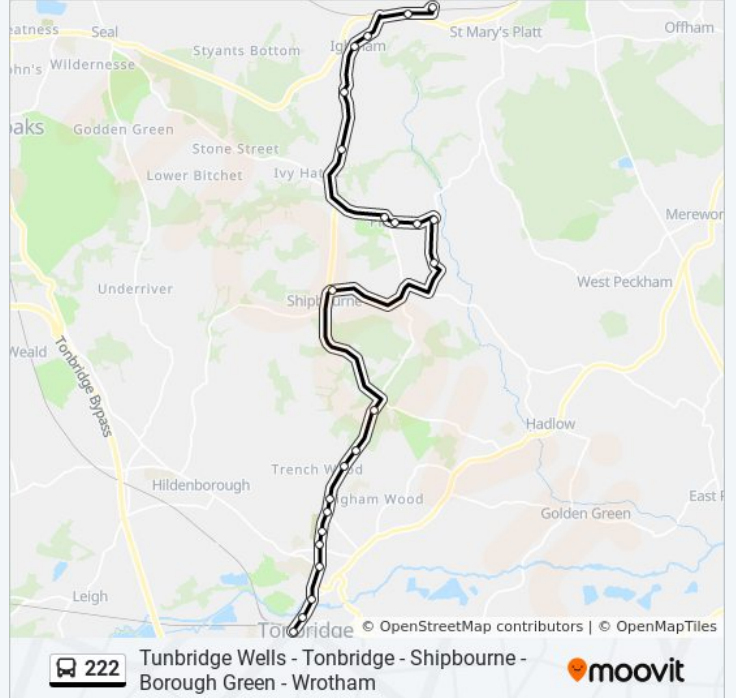

222 bus Info

Direction: Borough Green

Stops: 24

Trip Duration: 35 min

Line Summary:

High Street, Borough Green

Railway Station, Borough Green

Direction: Tonbridge

30 stops

[VIEW LINE SCHEDULE](#)

The Bull, Wrotham

School, Wrotham

The Avenue, Borough Green

Railway Station, Borough Green

Western Road, Borough Green

Sevenoaks Road, Borough Green

222 bus Info

Direction: Tonbridge

Stops: 30

Trip Duration: 35 min

Line Summary:

Denbeigh Drive, Trench Wood
 Cage Green Road, Cage Green
 Pinnacles, Cage Green
 Greyhound House, Cage Green
 Uridge Road, Cage Green
 Tonbridge School, Tonbridge
 Castle, Tonbridge
 High Street, Tonbridge
 Quarry Hill Parade, Tonbridge
 Lavender Hill, Tonbridge
 Goldsmid Road, Tonbridge
 Weald Of Kent School, Tonbridge