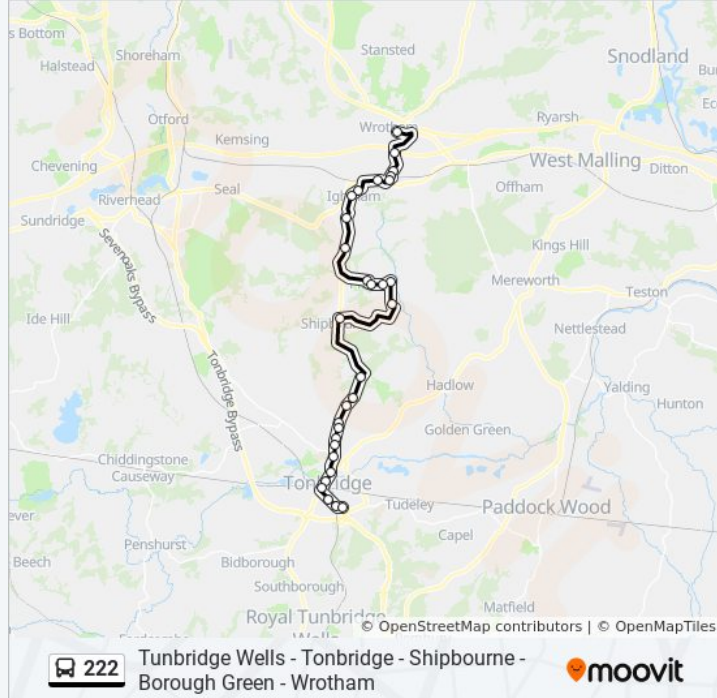

222 bus Info

Direction: Tonbridge

Stops: 30

Trip Duration: 35 min

Line Summary:

Denbeigh Drive, Trench Wood
 Cage Green Road, Cage Green
 Pinnacles, Cage Green
 Greyhound House, Cage Green
 Uridge Road, Cage Green
 Tonbridge School, Tonbridge
 Castle, Tonbridge
 High Street, Tonbridge
 Quarry Hill Parade, Tonbridge
 Lavender Hill, Tonbridge
 Goldsmid Road, Tonbridge
 Weald Of Kent School, Tonbridge

222 bus Info

Direction: Wrotham

Stops: 30

Trip Duration: 30 min

Line Summary:

St Hildas, Plaxtol

Post Office, Plaxtol

Church, Plaxtol

Back Lane, Ightham

Ightham Park, Ightham

The George And Dragon, Ightham

Walker Place, Ightham

Sevenoaks Road, Borough Green

High Street, Borough Green

Railway Station, Borough Green

The Avenue, Borough Green

School, Wrotham

The Bull, Wrotham

222 bus time schedules and route maps are available in an offline PDF at moovitapp.com. Use the [Moovit App](#) to see live bus times, train schedule or subway schedule, and step-by-step directions for all public transit in London.