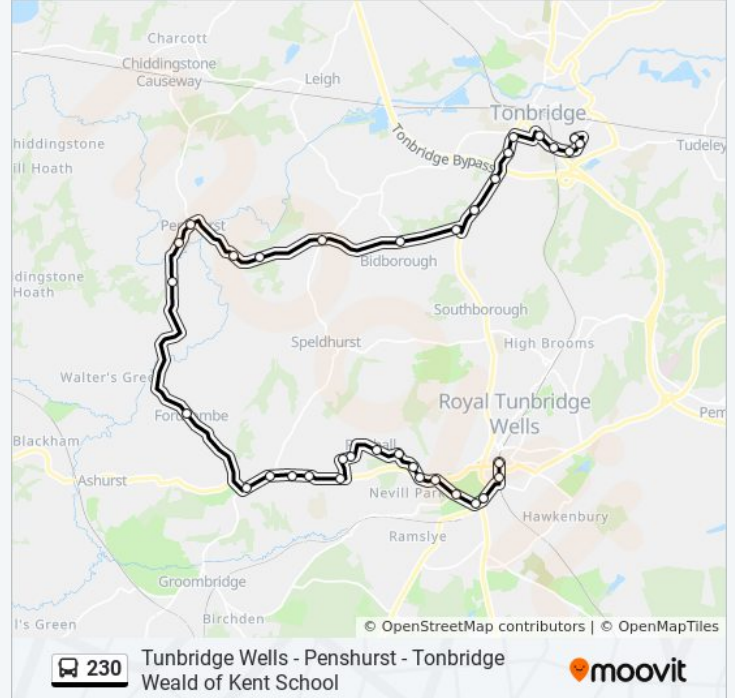

### 230 bus Info

**Direction:** Tunbridge Wells

**Stops:** 35

**Trip Duration:** 55 min

**Line Summary:**

Chafford Lane, Fordcombe

Crockers Hatch, Langton Green

The Hare, Langton Green

Rusthall Road, Tunbridge Wells

The Spa Hotel, Tunbridge Wells

Major York's Road, Tunbridge Wells

The Pantiles, Tunbridge Wells

Chapel Place, Tunbridge Wells

Railway Station, Tunbridge Wells

War Memorial, Tunbridge Wells