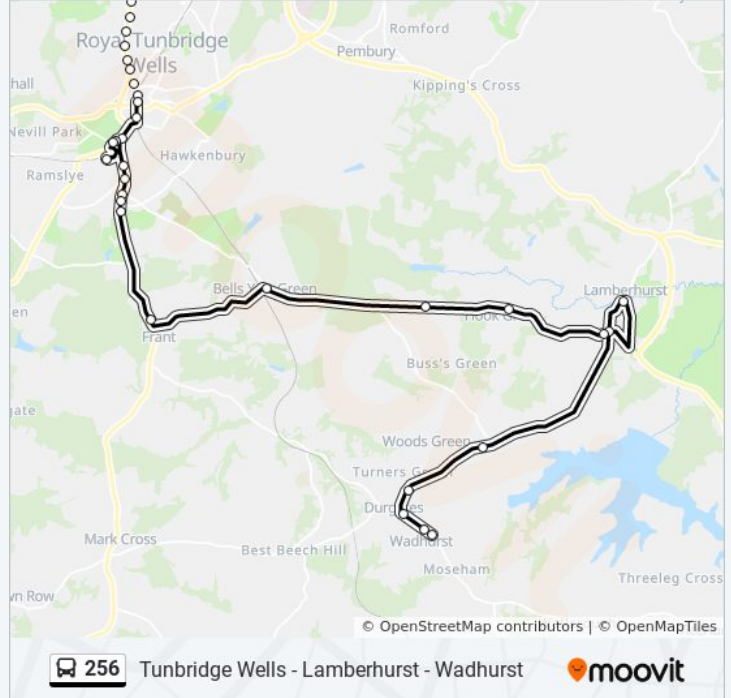

Wallace Close, Tunbridge Wells

Railway Station, Frant

Bells Yew Green Road, Bells Yew Green

Cottages, Little Bayham

Clay Hill Road, Hook Green

The Vineyard, the Down

High Street, Lamberhurst

Crossroads, the Down

The Old Vine, Cousley Wood

South View Corner, Sparrows Green

War Memorial, Wadhurst

Post Office, Wadhurst

The Greyhound, Wadhurst

256 bus time schedules and route maps are available in an offline PDF at moovitapp.com. Use the [Moovit App](#) to see live bus times, train schedule or subway schedule, and step-by-step directions for all public transit in London.

[About Moovit](#) · [MaaS Solutions](#) · [Supported Countries](#) · [Mooviter Community](#)

© 2024 Moovit - All Rights Reserved

Check Live Arrival Times