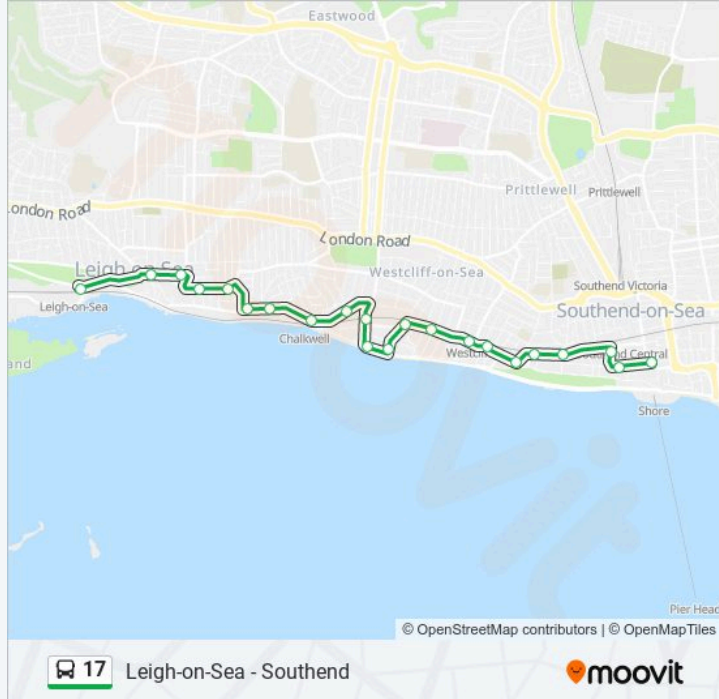

Leigh-on-Sea - Southend

Get The App

The 17 bus line (Leigh-on-Sea - Southend) has 2 routes. For regular weekdays, their operation hours are:

(1) Leigh-On-Sea: 09:32 - 17:42(2) Southend-On-Sea: 09:08 - 18:12

Cobham Road, Westcliff-On-Sea

Westcliff-On-Sea Railway Station, Westcliff-On-Sea

Holland Road, Westcliff-On-Sea

Cliffs Pavilion, Westcliff-On-Sea

Trinity Avenue, Westcliff-On-Sea

17 bus Time Schedule

Southend-On-Sea Route Timetable:

Sunday	Not Operational
Monday	09:08 - 18:12
Tuesday	09:08 - 18:12
Wednesday	09:08 - 18:12
Thursday	09:08 - 18:12
Friday	09:08 - 18:12
Saturday	Not Operational

17 bus Info

Direction: Southend-On-Sea

Stops: 22

Trip Duration: 24 min

Line Summary:

Wilson Road, Southend-On-Sea

Nelson Street, Southend-On-Sea

Alexander Street, Southend-On-Sea

Heygate Avenue, Southend-On-Sea

17 bus time schedules and route maps are available in an offline PDF at moovitapp.com. Use the Moovit App to see live bus times, train schedule or subway schedule, and step-by-step directions for all public transit in London.