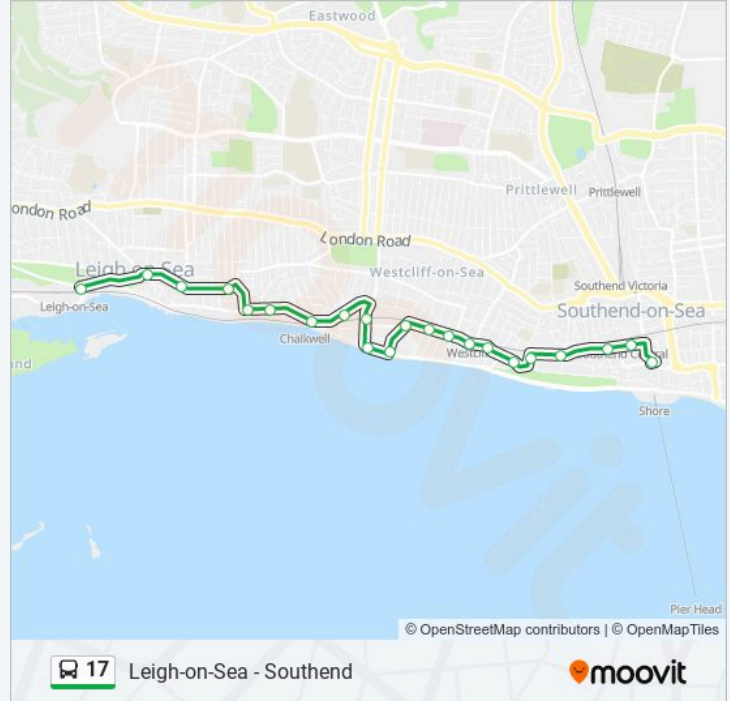

Use the Moovit App to find the closest 17 bus station near you and find out when is the next 17 bus arriving.

Direction: Leigh-On-Sea

22 stops

[VIEW LINE SCHEDULE](#)

- Heygate Avenue, Southend-On-Sea
- Southend Central Railway Station, Southend-On-Sea
- Scratton Road, Southend-On-Sea
- Wilson Road, Southend-On-Sea
- Trinity Avenue, Westcliff-On-Sea
- Cliffs Pavilion, Westcliff-On-Sea
- Holland Road, Westcliff-On-Sea
- Westcliff-On-Sea Railway Station, Westcliff-On-Sea
- Palmerston Road, Westcliff-On-Sea
- Cobham Road, Westcliff-On-Sea
- Crowstone Avenue, Westcliff-On-Sea
- Crowstone House, Westcliff-On-Sea
- Chalkwell Shelter, Chalkwell
- The Ridgeway, Chalkwell
- Ridgeway Gardens, Chalkwell
- Chalkwell Railway Station, Chalkwell
- Grand Parade, Chalkwell
- Grand Drive, Chalkwell
- Redcliff Drive, Leigh-On-Sea
- Leigh Church, Leigh-On-Sea

17 bus Info

Direction: Leigh-On-Sea

Stops: 22

Trip Duration: 24 min

Line Summary:

Belton Way East, Leigh-On-Sea

Leigh-On-Sea Railway Station, Leigh-On-Sea

Direction: Southend-On-Sea

22 stops

[VIEW LINE SCHEDULE](#)

Leigh-On-Sea Railway Station, Leigh-On-Sea

Belton Way East, Leigh-On-Sea

Post Office, Leigh-On-Sea

Broadway, Leigh-On-Sea

Leighton Avenue, Leigh-On-Sea

Grand Drive, Chalkwell

Trip Duration: 24 min

Line Summary:

Wilson Road, Southend-On-Sea

Nelson Street, Southend-On-Sea

Alexander Street, Southend-On-Sea

Heygate Avenue, Southend-On-Sea

17 bus time schedules and route maps are available in an offline PDF at moovitapp.com. Use the Moovit App to see live bus times, train schedule or subway schedule, and step-by-step directions for all public transit in London.