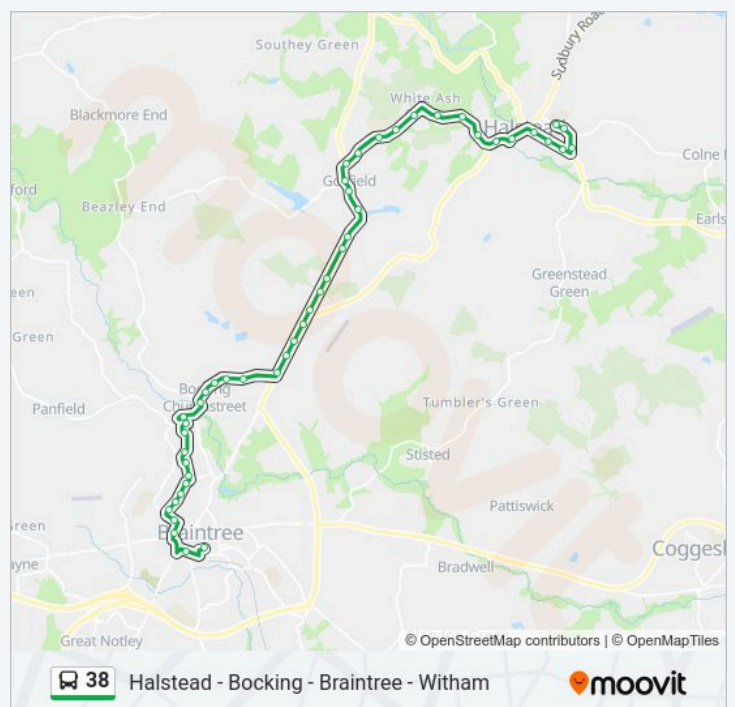

Gosfield Corner, Gosfield

Church Road, Gosfield

The Post Office, Gosfield

Park Lane, Gosfield

Tennis Courts, Gosfield

Peterfield's Lane, Gosfield

Gosfield Eaves, High Garrett

Iron Pear Tree Farm, High Garrett

Gosfield Road, High Garrett

38 bus Time Schedule

Braintree Town Centre Route Timetable:

Sunday	Not Operational
Monday	17:23 - 18:23
Tuesday	17:23 - 18:23
Wednesday	17:23 - 18:23
Thursday	17:23 - 18:23
Friday	17:23 - 18:23
Saturday	17:23 - 18:23

38 bus Info

Direction: Braintree Town Centre

Stops: 47

Trip Duration: 36 min

Line Summary:

Foley Corner, High Garrett
Hare And Hounds, High Garrett
Grove Field, High Garrett
Four Releet, High Garrett
The Lillies, Bocking
Windmill Gardens, Bocking
Village Hall, Bocking
Rose & Crown, Bocking
Alms Houses, Bocking
Deanery Gardens, Bocking
The Deanery, Bocking
Oakley Road, Bocking
Clavering Road, Bocking
Queens Road, Bocking
Beech Avenue, Bocking
Wentworth Crescent, Bocking
Arnhem Grove, Bocking
Dale House, Bocking
Pygot Place, Bocking
Tabor High School, Braintree
Aetheric Road, Braintree
Rue De Jeunes, Braintree Town Centre
Bus Interchange, Braintree Town Centre

Direction: Braintree Town Centre

37 stops

[VIEW LINE SCHEDULE](#)

Collingwood Road, Witham Town Centre
Guithavon Valley, Witham
Railway Station, Witham
Technology Centre, Witham
Braintree Road, Witham
Cypress Road, Witham