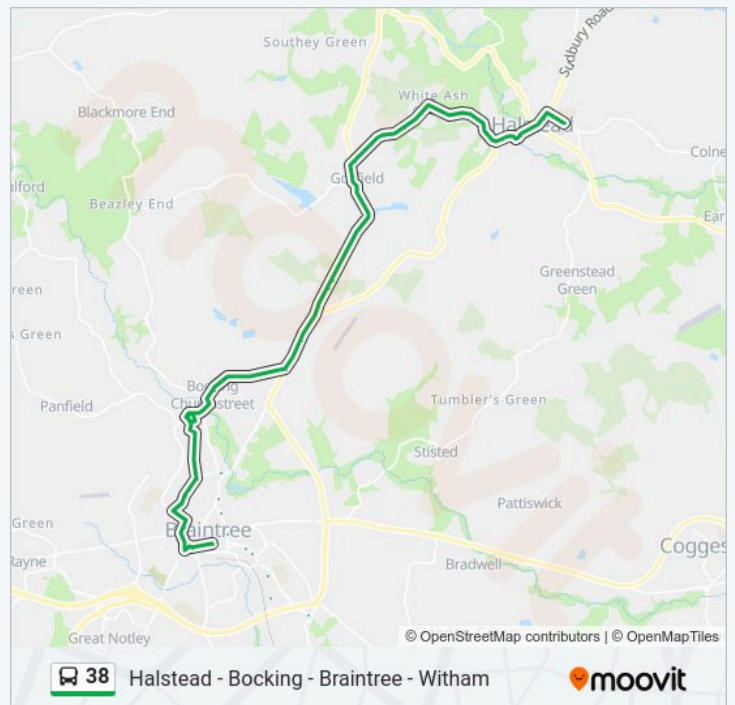

Direction: Halstead

89 stops

[VIEW LINE SCHEDULE](#)

- Allectus Way, Witham
- Defford Road, Witham
- Boydin Close, Witham
- Shortridge Court, Witham
- Bridge Hospital, Witham
- Mill Lane, Witham
- Newland Street, Witham Town Centre
- Collingwood Road, Witham Town Centre
- Guithavon Valley, Witham
- Railway Station, Witham
- Technology Centre, Witham
- Morrisons Store, Witham
- Braintree Road, Witham
- Cypress Road, Witham
- Templars School, Witham
- Cherry Tree, Witham
- Hemingway Road, Witham
- Virgil Road, Witham
- Rickstones School, Witham
- Rickstones Road, Witham
- The Oak, Rivenhall
- Shop, Rivenhall
- West Farm Cottage, Rivenhall
- Western Arms, Silver End
- Grooms Lane, Silver End
- Temple Ln, Silver End
- Co-Op Store, Silver End
- Silver Street, Silver End

38 bus Info

Direction: Halstead

Stops: 89

Trip Duration: 95 min

Line Summary:

Boars Tye Road, Silver End

Wood Grove, Silver End

Rolph's Farm, Silver End