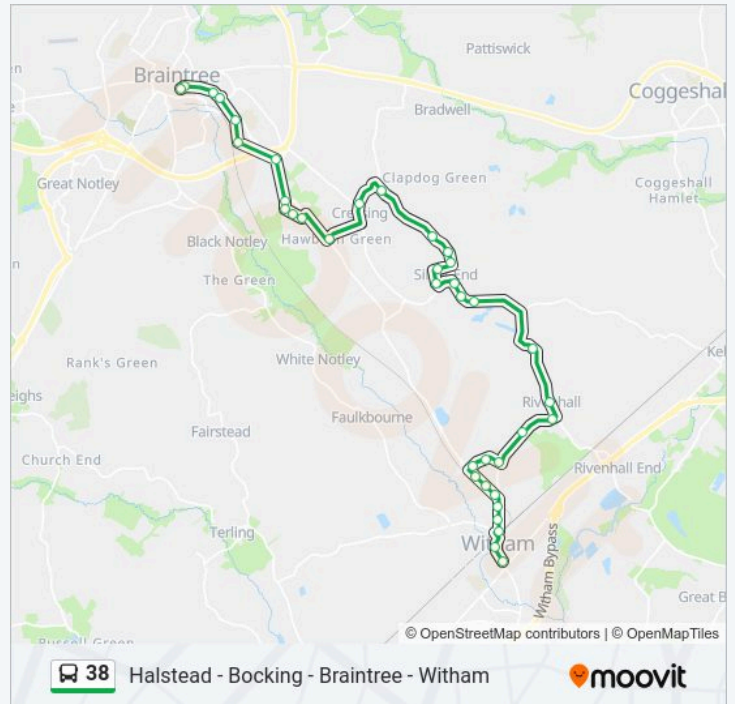

Cressing Rd Rdbt, Cressing

Freeport Railway Station, Braintree

Charter Way, Braintree

Sportsman, Braintree

Four Seasons, Braintree

Clinic, Braintree Town Centre

Bus Interchange, Braintree Town Centre

38 bus Info

Direction: Braintree Town Centre

Stops: 37

Trip Duration: 35 min

Line Summary:

38 bus Time Schedule

Direction: Crossing

31 stops

[VIEW LINE SCHEDULE](#)