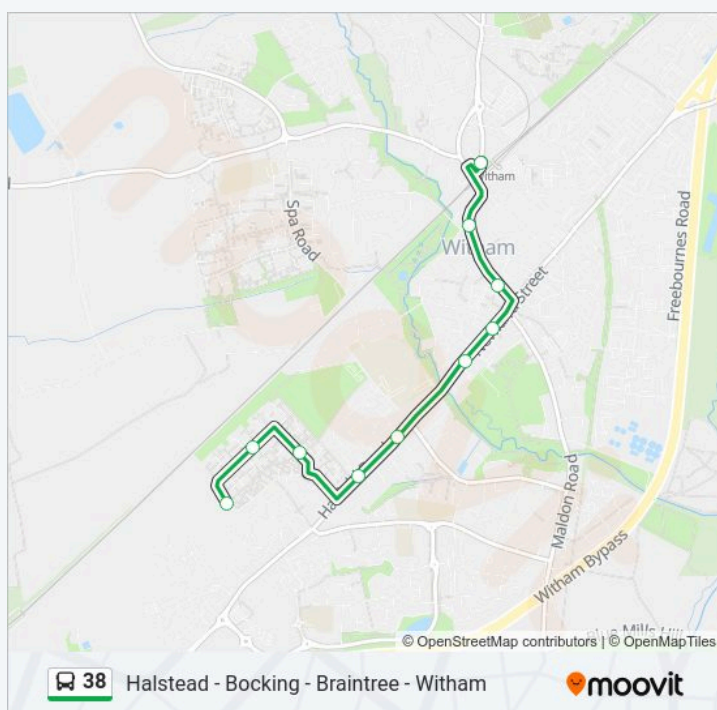

Boydin Close, Witham

Shortridge Court, Witham

Bridge Hospital, Witham

Mill Lane, Witham

Newland Street, Witham Town Centre

Collingwood Road, Witham Town Centre

Guithavon Valley, Witham

Railway Station, Witham

Trip Duration: 11 min

Line Summary:

Direction: Witham Town Centre

86 stops

[VIEW LINE SCHEDULE](#)

Ramsey School, Halstead

Coggeshall Way, Halstead

Fenn Road, Halstead