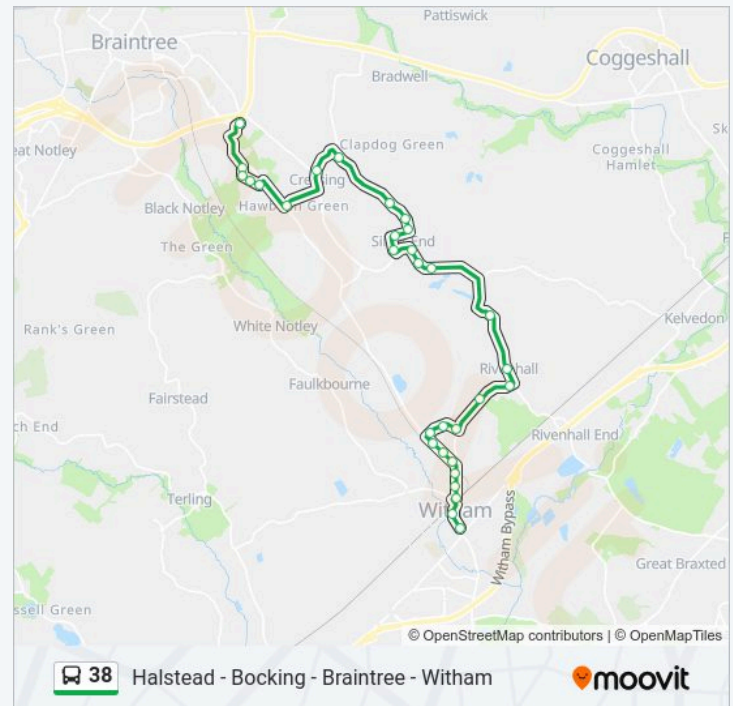

Direction: Crossing

31 stops

[VIEW LINE SCHEDULE](#)

- Collingwood Road, Witham Town Centre
- Guithavon Valley, Witham
- Railway Station, Witham
- Technology Centre, Witham
- Braintree Road, Witham
- Cypress Road, Witham
- Templars School, Witham
- Cherry Tree, Witham
- Hemingway Road, Witham
- Virgil Road, Witham
- Rickstones School, Witham
- Rickstones Road, Witham
- The Oak, Rivenhall
- Shop, Rivenhall
- West Farm Cottage, Rivenhall
- Western Arms, Silver End
- Grooms Lane, Silver End
- Temple Ln, Silver End
- Co-Op Store, Silver End
- Silver Street, Silver End
- Boars Tye Road, Silver End
- Wood Grove, Silver End
- Rolph's Farm, Silver End
- Newlands Cottage, Crossing
- Three Ashes, Crossing
- Polecat Road, Crossing
- Jeffrey's Road, Crossing
- Tye Green Post Office, Crossing
- Claud Ince, Crossing
- Mill Lane, Crossing

Crossing Route Timetable:

Sunday	Not Operational
Monday	19:21
Tuesday	19:21
Wednesday	19:21
Thursday	19:21
Friday	19:21
Saturday	Not Operational

38 bus Info

Direction: Crossing

Stops: 31

Trip Duration: 28 min

Line Summary: