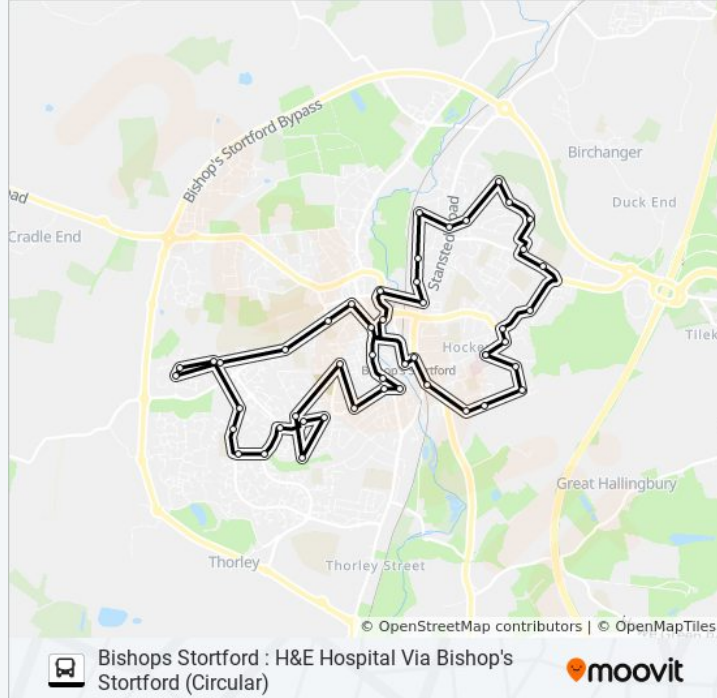

Cox's Gardens, Thorley

Kent Crescent H&R, Thorley

Valley Court, Thorley

Cemetery Gate, Bishops Stortford

Chesfield Close, Thorley

South Road, Bishops Stortford

Rhodes Arts Complex, Bishops Stortford

Brazier's Quay, Bishops Stortford

Holy Trinity Church, Bishops Stortford

Riverside, Bishops Stortford

All Saints Church, Hockerill

Kings Court H&R, Bishops Stortford

Kingsbridge Road H&R, Bishops Stortford

Cannons Close H&R, Bishops Stortford

Cannons Close, Bishops Stortford

Snowley Parade, Parsonage Estate

Northolt Avenue H&R, Parsonage Estate

Hurn Grove, Parsonage Estate

Cranwell Gardens, Parsonage Estate

Parsonage Lane, Parsonage Estate

Birchwood High School, Parsonage Estate

Raynham Road, Hockerill

The Nags Head Ph, Hockerill

Herts And Essex Hospital, Hockerill

Herts & Essex Hospital Grounds, Hockerill

STORTFORD SHUTTLE bus time schedules and route maps are available in an offline PDF at moovitapp.com. Use the [Moovit App](#) to see live bus times, train schedule or subway schedule, and step-by-step directions for all public transit in London.

[About Moovit](#) • [MaaS Solutions](#) • [Supported Countries](#) • [Mooviter Community](#)

© 2024 Moovit - All Rights Reserved

Check Live Arrival Times