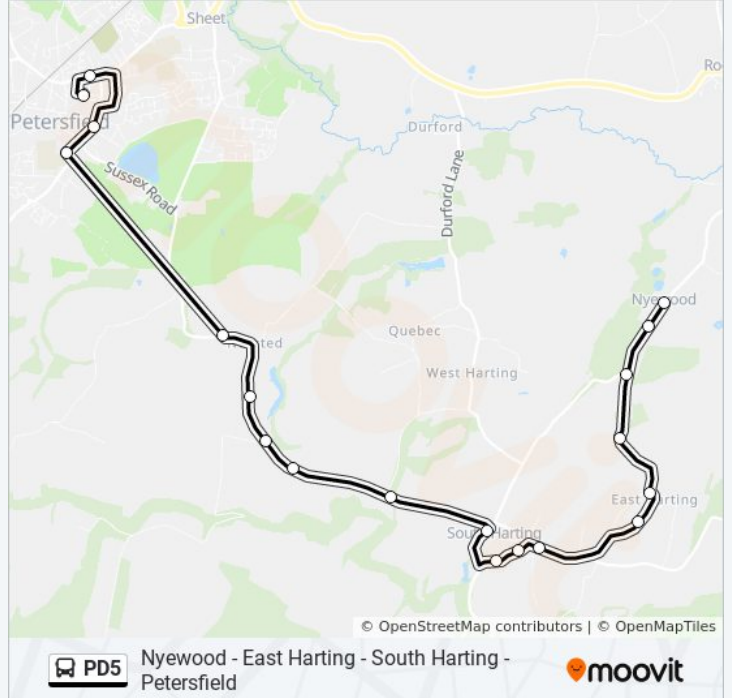

Nyewood - East Harting - South Harting - Petersfield

[Get The App](#)

The PD5 bus line (Nyewood - East Harting - South Harting - Petersfield) has 2 routes. For regular weekdays, their operation hours are:

(1) Nyewood: 11:30 AM(2) Petersfield: 9:20 AM

Use the Moovit App to find the closest PD5 bus station near you and find out when is the next PD5 bus arriving.

Direction: Nyewood

19 stops

[VIEW LINE SCHEDULE](#)

PD5 bus Time Schedule

Nyewood Route Timetable:

Sunday	Not Operational
Monday	Not Operational
Tuesday	Not Operational
Wednesday	Not Operational
Thursday	Not Operational
Friday	Not Operational
Saturday	11:30 AM

PD5 bus Info

Direction: Nyewood

Stops: 19

Trip Duration: 25 min

Line Summary:

Direction: Petersfield

19 stops

[VIEW LINE SCHEDULE](#)