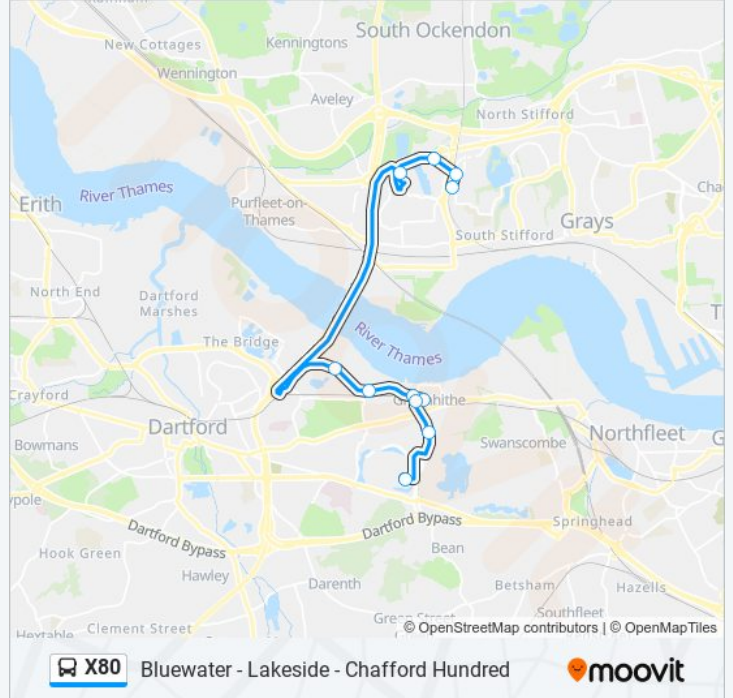

### Direction: Bluewater

11 stops

[VIEW LINE SCHEDULE](#)

Railway Station, Chafford Hundred

Fleming Road, Chafford Hundred

Bus Station, Lakeside

Tesco, Lakeside

Galleon Boulevard, Dartford

Stone Crossing, Stone

Asda, Greenhithe

Railway Station, Greenhithe

Station Road, Greenhithe

St Clements Lakes, Greenhithe

Bus Station, Bluewater

### X80 bus Info

**Direction:** Bluewater

**Stops:** 11

**Trip Duration:** 25 min

**Line Summary:**

**Direction: Chafford Hundred**

10 stops

[VIEW LINE SCHEDULE](#)

**X80 bus Info**

**Direction:** Chafford Hundred

**Stops:** 10

**Trip Duration:** 25 min

**Line Summary:**

**Direction: Lakeside**

8 stops

[VIEW LINE SCHEDULE](#)