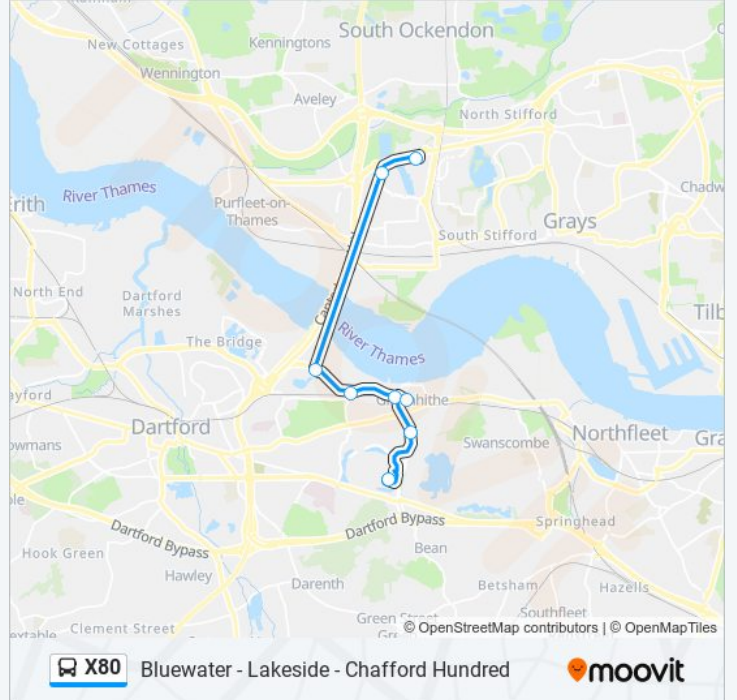

### Direction: Bluewater

11 stops

[VIEW LINE SCHEDULE](#)

Railway Station, Chafford Hundred

Fleming Road, Chafford Hundred

Bus Station, Lakeside

Tesco, Lakeside

Galleon Boulevard, Dartford

### X80 bus Info

**Direction:** Bluewater

**Stops:** 11

**Trip Duration:** 25 min

**Line Summary:**

**Direction: Chafford Hundred**

10 stops

[VIEW LINE SCHEDULE](#)

- Bus Station, Bluewater
- St Clements Lakes, Greenhithe
- Railway Station, Greenhithe
- Asda, Greenhithe
- Stone Crossing, Stone
- Galleon Boulevard, Dartford
- Tesco, Lakeside
- Bus Station, Lakeside

**X80 bus Info**

**Direction:** Lakeside

**Stops:** 8

**Trip Duration:** 20 min

**Line Summary:**

X80 bus time schedules and route maps are available in an offline PDF at [moovitapp.com](https://moovitapp.com). Use the Moovit App to see live bus times, train schedule or subway schedule, and step-by-step directions for all public transit in London.